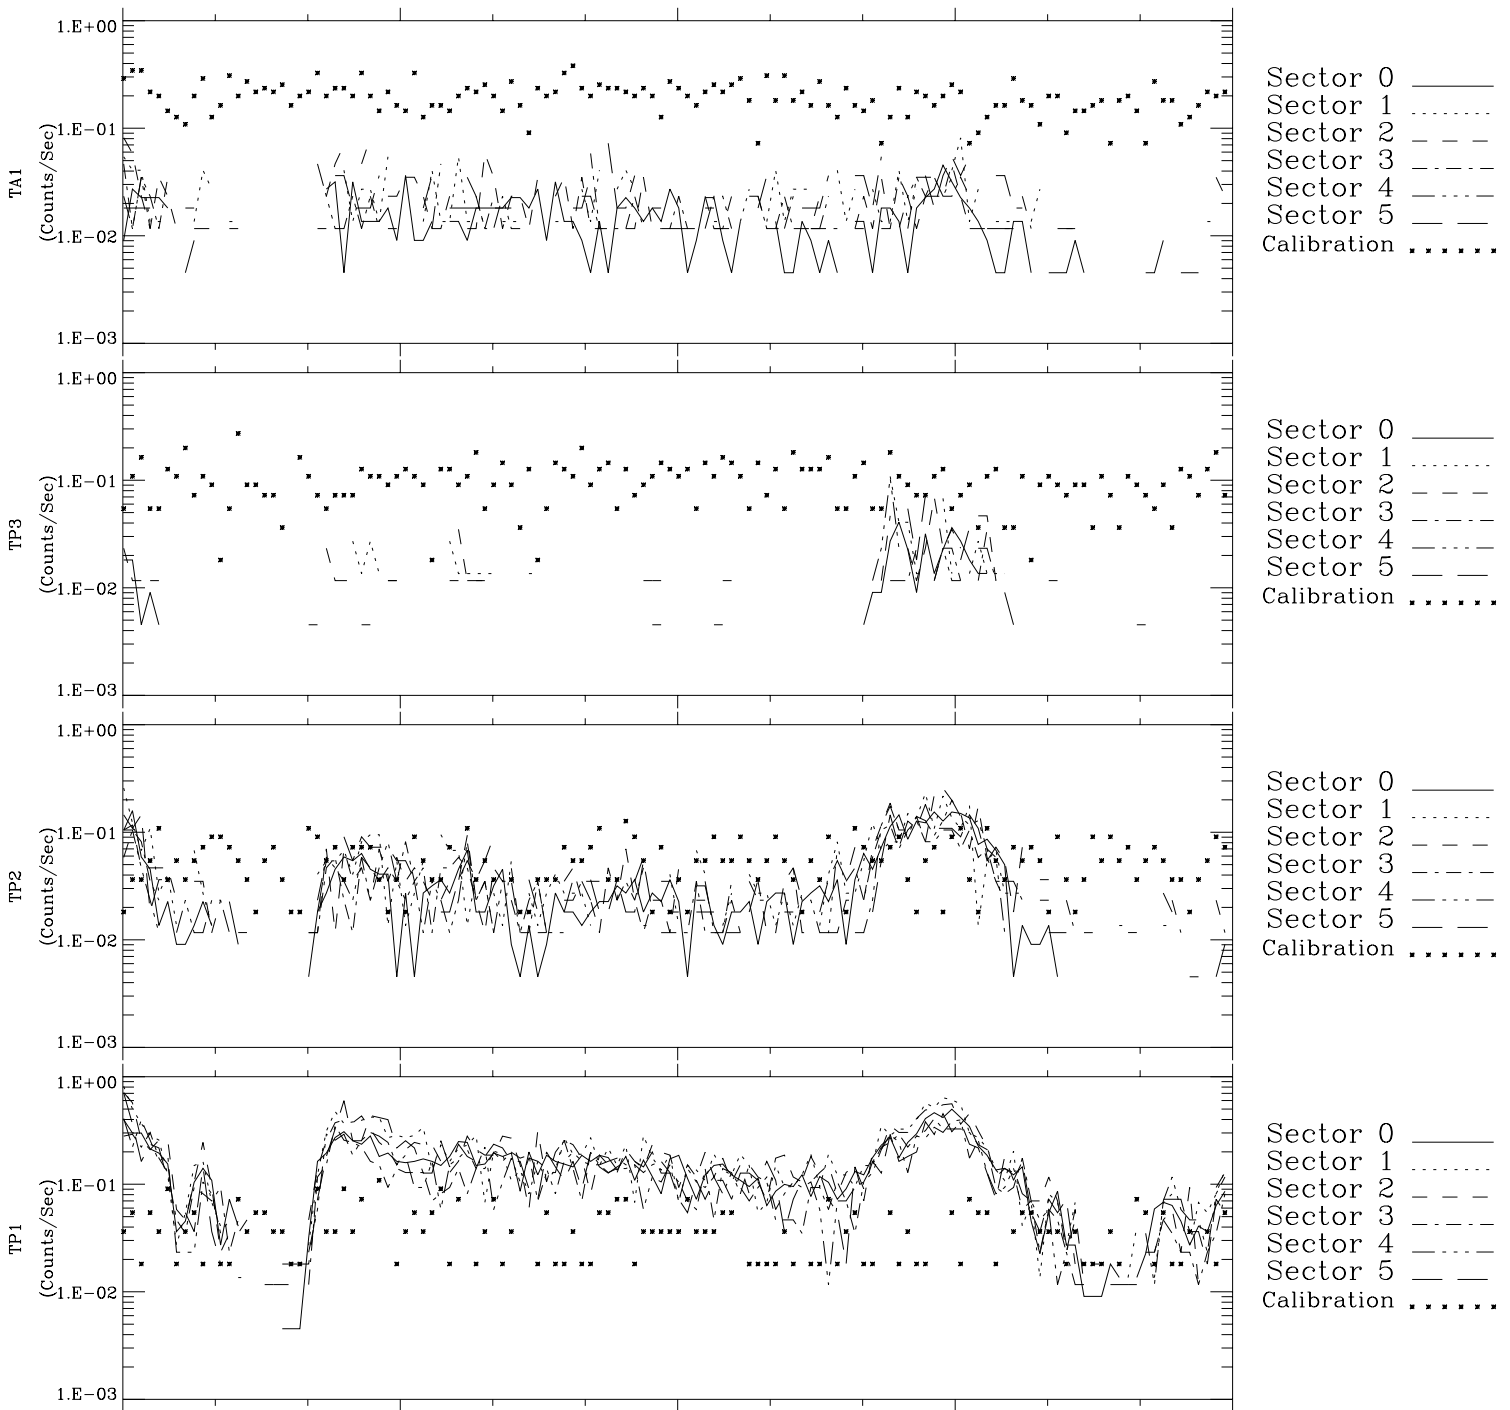

Galileo EPD Real-Time Six-Sector 97157

Software Version: RTLINE_R6 V 1.20
Data Production: 06-03-00
Plot Production: Sat Sep 15 09:59:37 2001

Sector 0 ———
Sector 1
Sector 2 - - -
Sector 3 - - -
Sector 4 - - -
Sector 5 ———
Calibration

Sector 0 ———
Sector 1
Sector 2 - - -
Sector 3 - - -
Sector 4 - - -
Sector 5 ———
Calibration

Sector 0 ———
Sector 1
Sector 2 - - -
Sector 3 - - -
Sector 4 - - -
Sector 5 ———
Calibration

Sector 0 ———
Sector 1
Sector 2 - - -
Sector 3 - - -
Sector 4 - - -
Sector 5 ———
Calibration

00:00:00 1997-157	157-06	157-12	157-18	00:00:00 1997-158	
+	+	+	+	+	
-90.31	-89.93	-89.54	-89.13	-88.70	X JSE(R _j)
-40.35	-40.72	-41.08	-41.44	-41.78	Y JSE(R _j)
0.97	1.00	1.02	1.05	1.07	Z JSE(R _j)

◇ = Jupiter look direction
□ = Corotation look direction