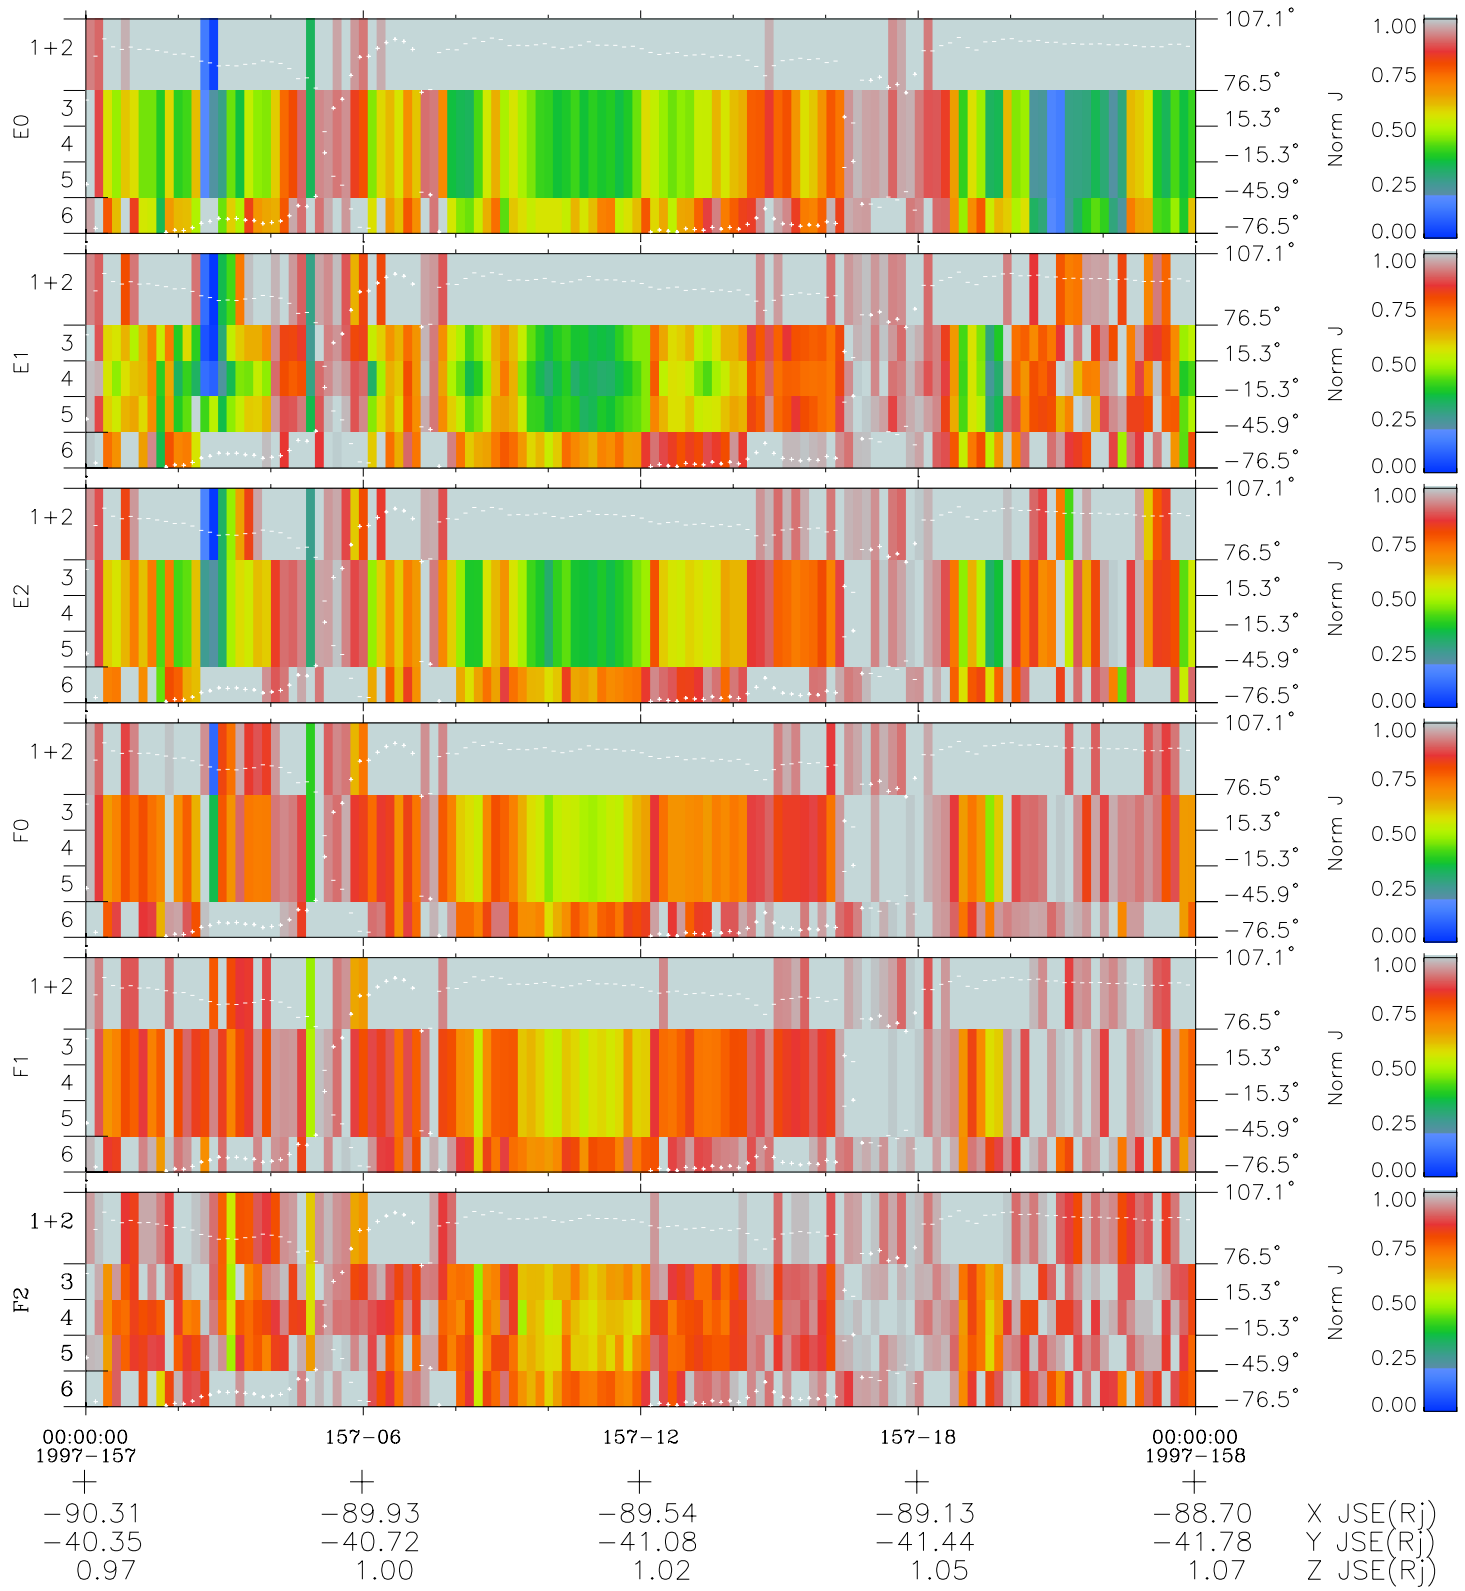

# Galileo EPD Real Elevation Anisotropies 97157

Software Version: RTELEV\_NORM V 1.20  
Data Production: 06-03-00  
Plot Production: Sat Sep 15 09:58:49 2001  
Color File: wondr3  
Geofactor File: 1.1

- ◇ = Jupiter look direction
- = Corotation look direction