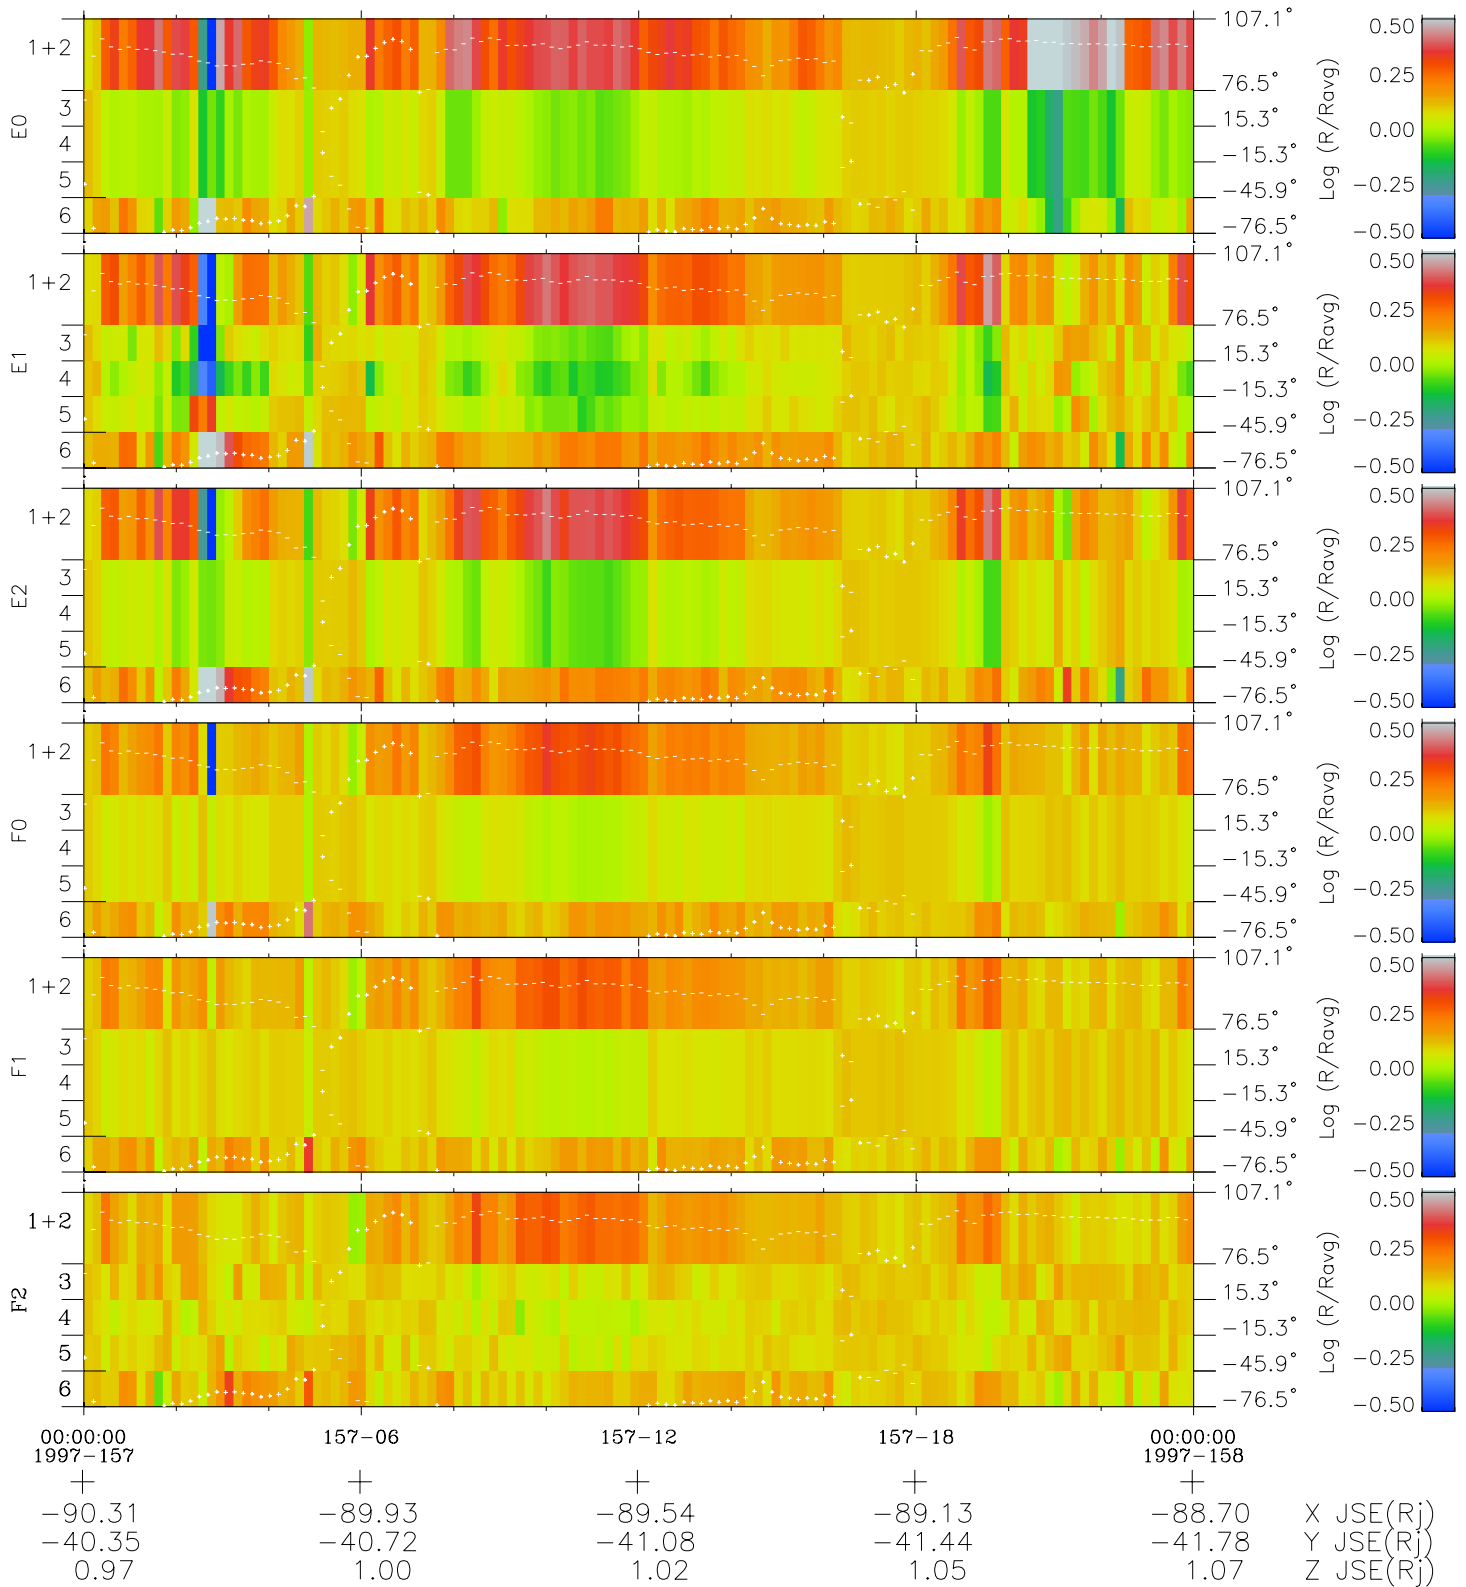

# Galileo EPD Real Elevation Anisotropies 97157

Software Version: RTELEV\_MEAN V 1.20  
 Data Production: 06-03-00  
 Plot Production: Sat Sep 15 09:58:24 2001  
 Color File: wondr3  
 Geofactor File: 1.1

- ◇ = Jupiter look direction
- = Corotation look direction