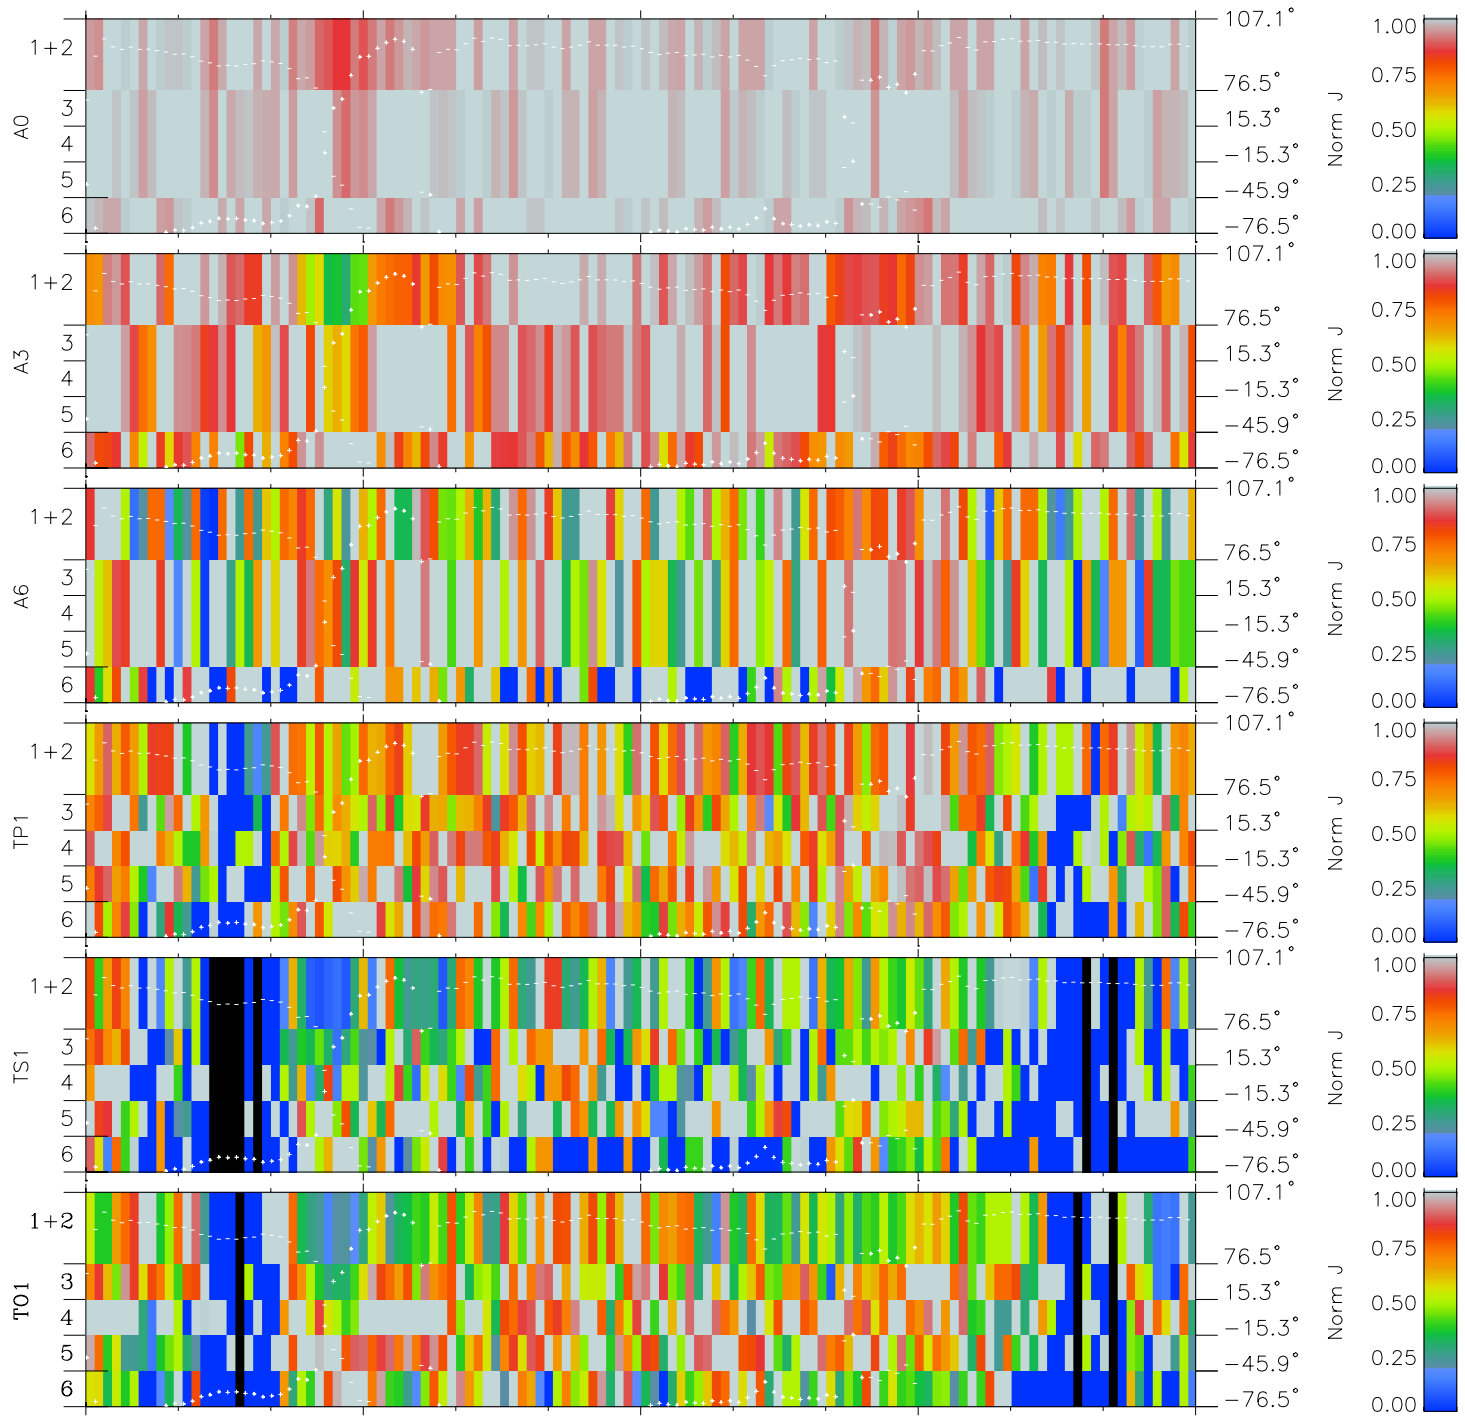

Galileo EPD Real Elevation Anisotropies 97157

Software Version: RTELEV_NORM V 1.20
 Data Production: 06-03-00
 Plot Production: Sat Sep 15 09:58:43 2001
 Color File: wondr3
 Geofactor File: 1.1

00:00:00 1997-157	157-06	157-12	157-18	00:00:00 1997-158	
+	+	+	+	+	
-90.31	-89.93	-89.54	-89.13	-88.70	X JSE(R _j)
-40.35	-40.72	-41.08	-41.44	-41.78	Y JSE(R _j)
0.97	1.00	1.02	1.05	1.07	Z JSE(R _j)

- ◇ = Jupiter look direction
- = Corotation look direction