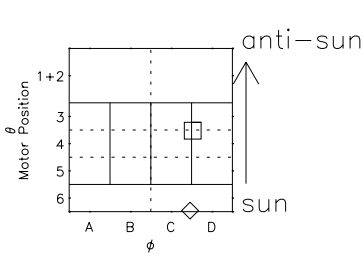

Galileo EPD Real Elevation Anisotropies 97157

Software Version: RTELEV_NORM V 1.20
 Data Production: 06-03-00
 Plot Production: Sat Sep 15 09:58:43 2001
 Color File: wondr3
 Geofactor File: 1.1

00:00:00 1997-157	157-06	157-12	157-18	00:00:00 1997-158	
+	+	+	+	+	
-90.31	-89.93	-89.54	-89.13	-88.70	X JSE(R _j)
-40.35	-40.72	-41.08	-41.44	-41.78	Y JSE(R _j)
0.97	1.00	1.02	1.05	1.07	Z JSE(R _j)

- ◇ = Jupiter look direction
- = Corotation look direction