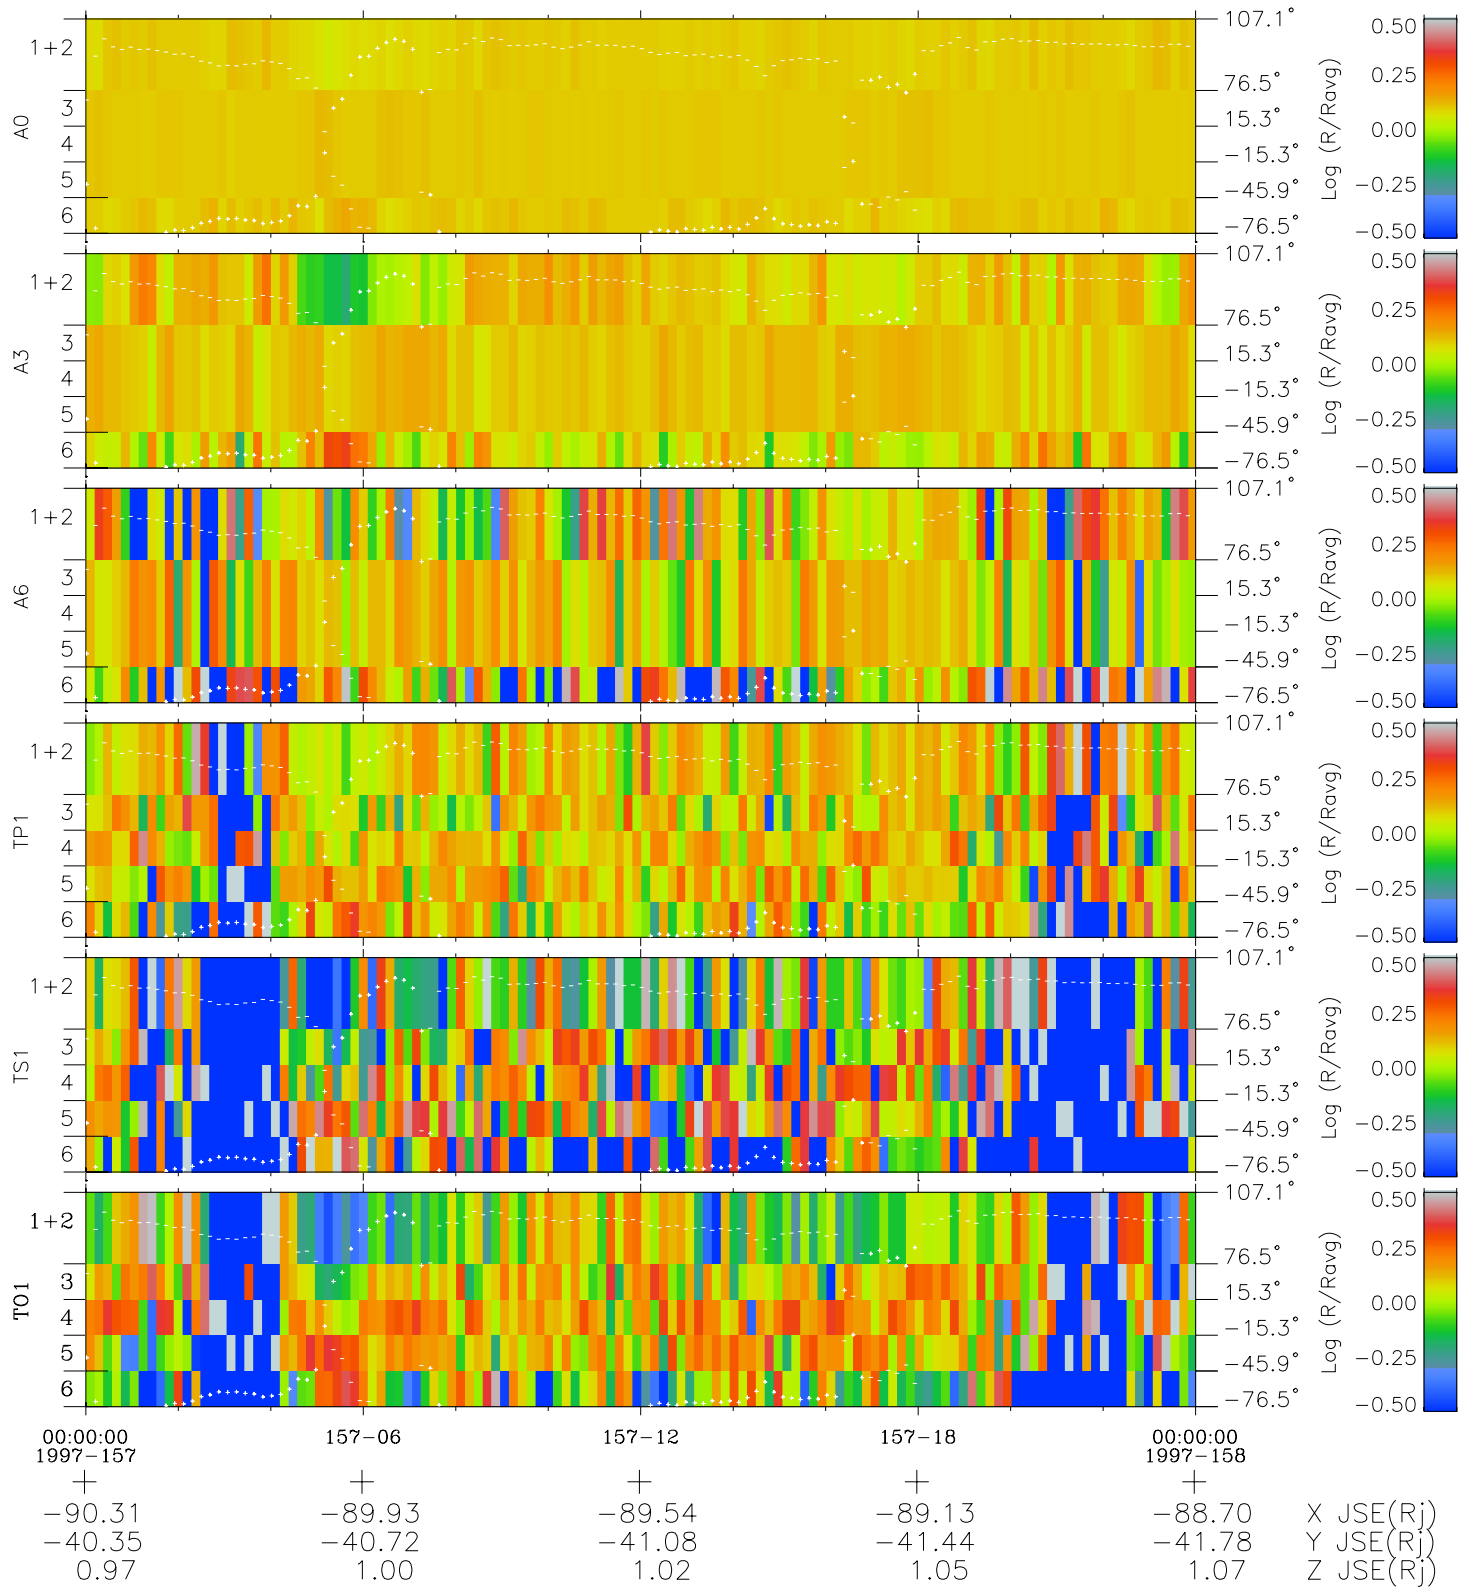

Galileo EPD Real Elevation Anisotropies 97157

Software Version: RTELEV_MEAN V 1.20
 Data Production: 06-03-00
 Plot Production: Sat Sep 15 09:58:18 2001
 Color File: wondr3
 Geofactor File: 1.1

- ◇ = Jupiter look direction
- = Corotation look direction