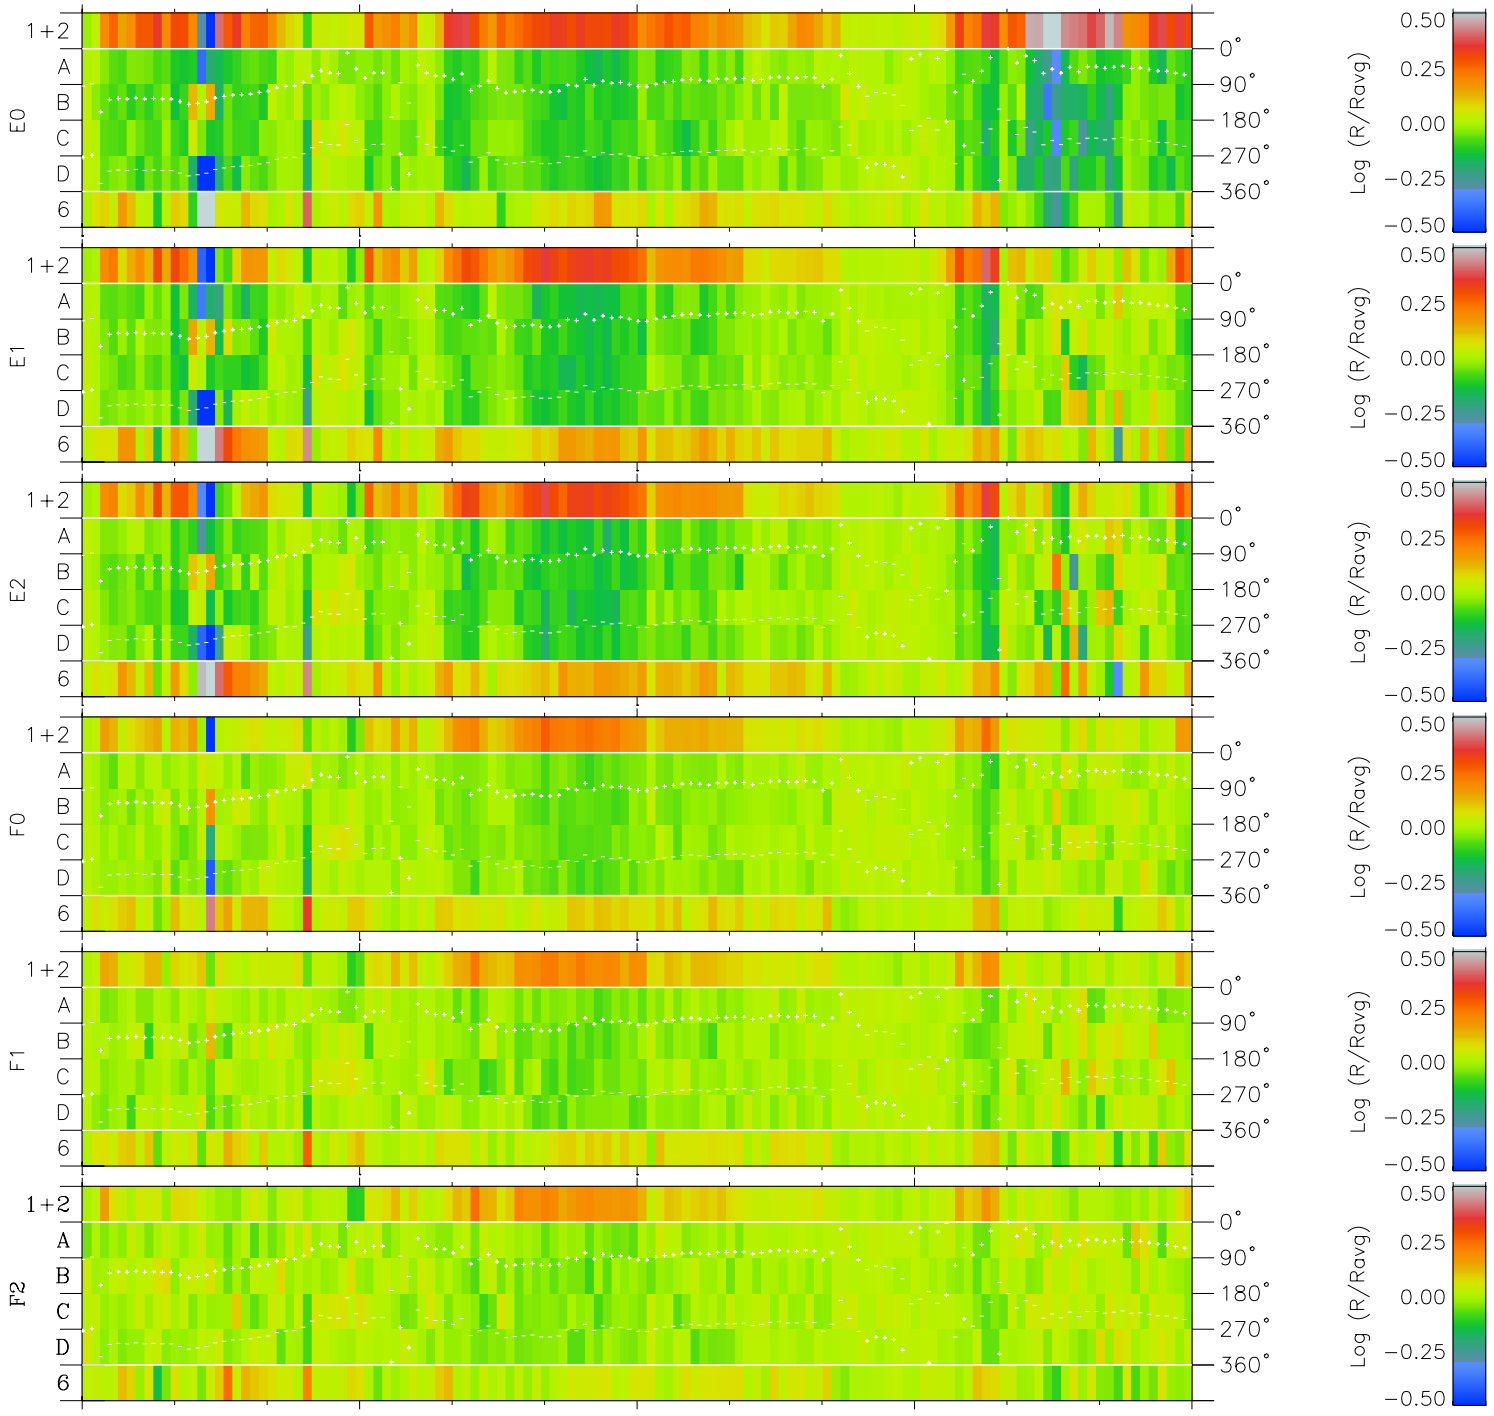

# Galileo EPD Real Time Azimuth Anisotropies 97157

Software Version: RTAZIM\_MEAN V 1.20  
 Data Production: 06-03-00  
 Plot Production: Sat Sep 15 09:59:00 2001  
 Color File: wondr3  
 Geofactor File: 1.1

00:00:00 1997-157	157-06	157-12	157-18	00:00:00 1997-158	
+	+	+	+	+	X JSE(R <sub>j</sub> )
-90.31	-89.93	-89.54	-89.13	-88.70	Y JSE(R <sub>j</sub> )
-40.35	-40.72	-41.08	-41.44	-41.78	Z JSE(R <sub>j</sub> )
0.97	1.00	1.02	1.05	1.07	

◇ = Jupiter look direction  
 □ = Corotation look direction