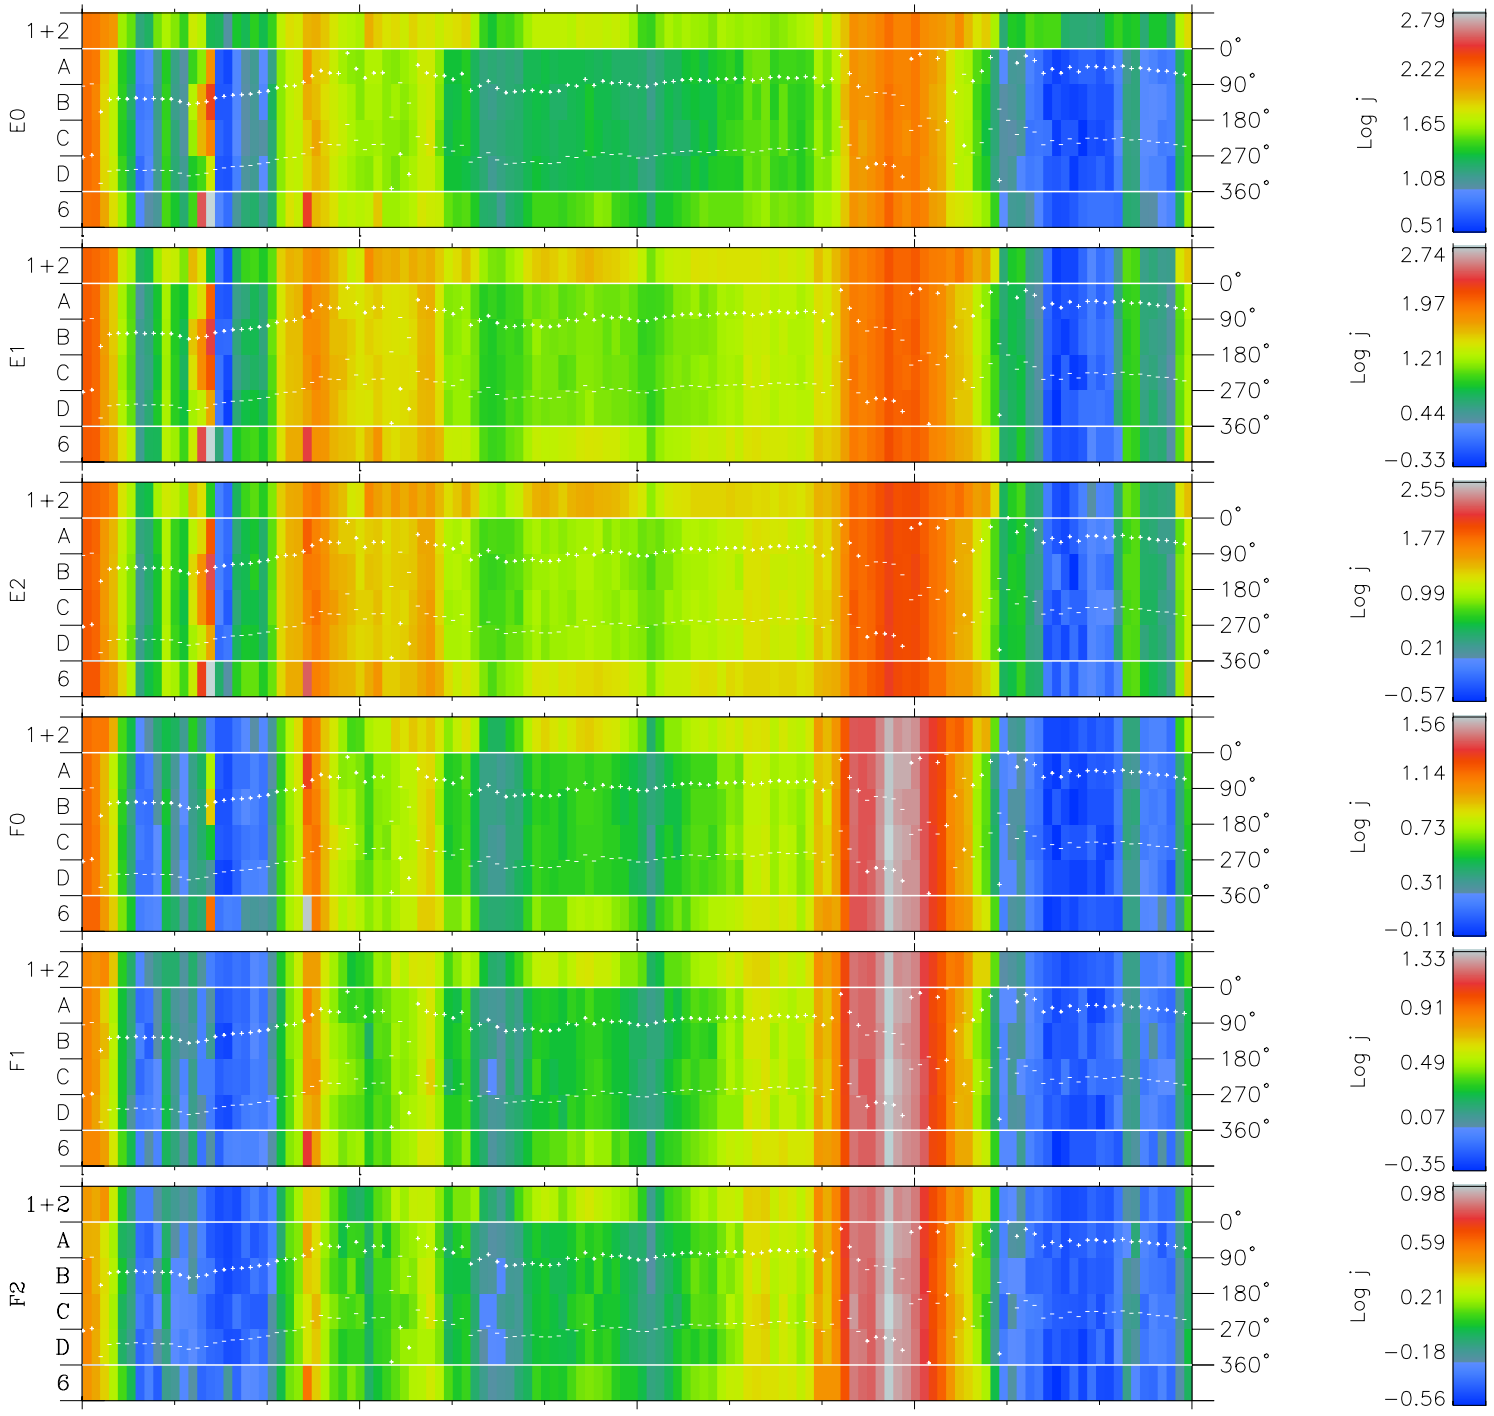

# Galileo EPD Real Time Azimuth Anisotropies 97157

Software Version: RTAZIM\_FLUX V 1.20  
 Data Production: 06-03-00  
 Plot Production: Sat Sep 15 09:59:12 2001  
 Color File: wondr3  
 Geofactor File: 1.1

00:00:00 1997-157	157-06	157-12	157-18	00:00:00 1997-158	
+	+	+	+	+	X JSE(R <sub>j</sub> )
-90.31	-89.93	-89.54	-89.13	-88.70	Y JSE(R <sub>j</sub> )
-40.35	-40.72	-41.08	-41.44	-41.78	Z JSE(R <sub>j</sub> )
0.97	1.00	1.02	1.05	1.07	

◇ = Jupiter look direction  
 □ = Corotation look direction