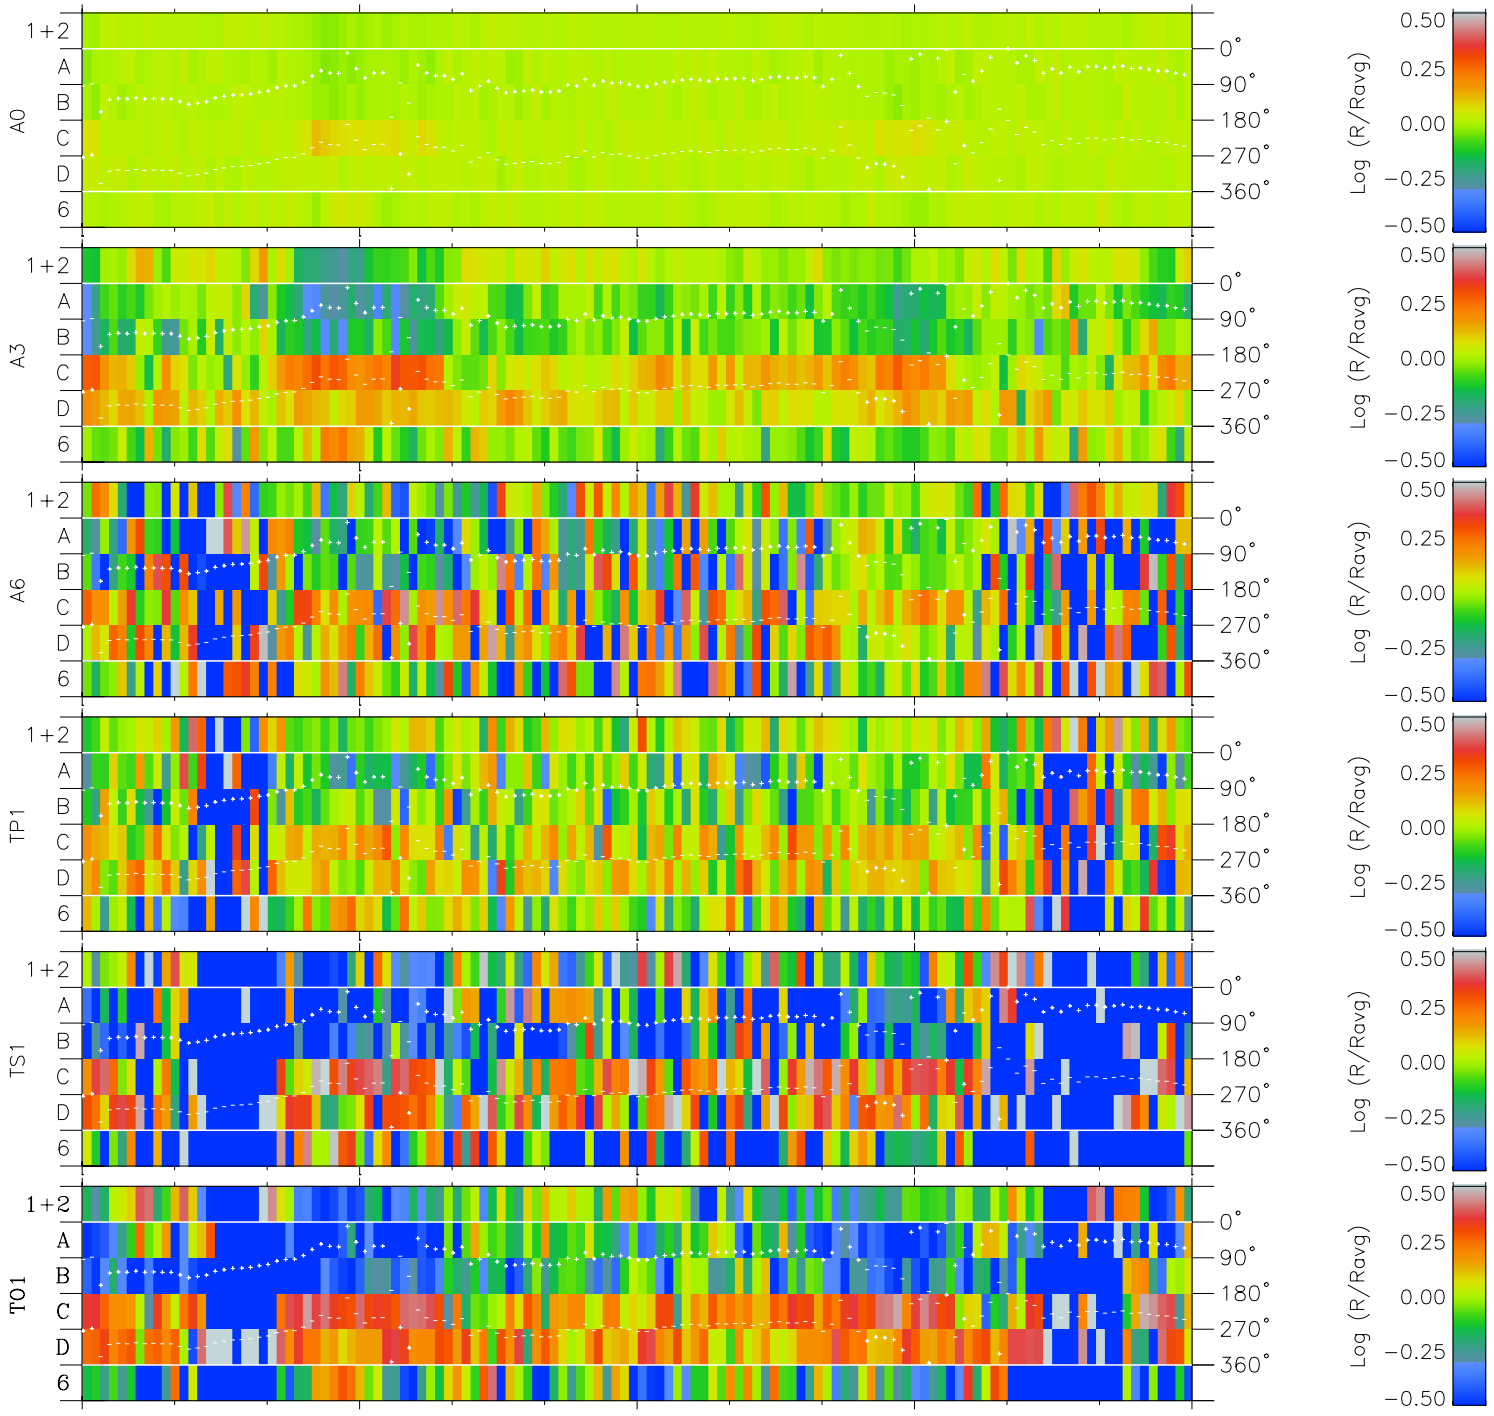

Galileo EPD Real Time Azimuth Anisotropies 97157

Software Version: RTAZIM_MEAN V 1.20
 Data Production: 06-03-00
 Plot Production: Sat Sep 15 09:58:55 2001
 Color File: wondr3
 Geofactor File: 1.1

| | | | | | |
|----------------------|--------|--------|--------|----------------------|------------------------|
| 00:00:00 1997-157 | 157-06 | 157-12 | 157-18 | 00:00:00 1997-158 | |
| + | + | + | + | + | X JSE(R _j) |
| -90.31 | -89.93 | -89.54 | -89.13 | -88.70 | Y JSE(R _j) |
| -40.35 | -40.72 | -41.08 | -41.44 | -41.78 | Z JSE(R _j) |
| 0.97 | 1.00 | 1.02 | 1.05 | 1.07 | |

- ◇ = Jupiter look direction
- = Corotation look direction