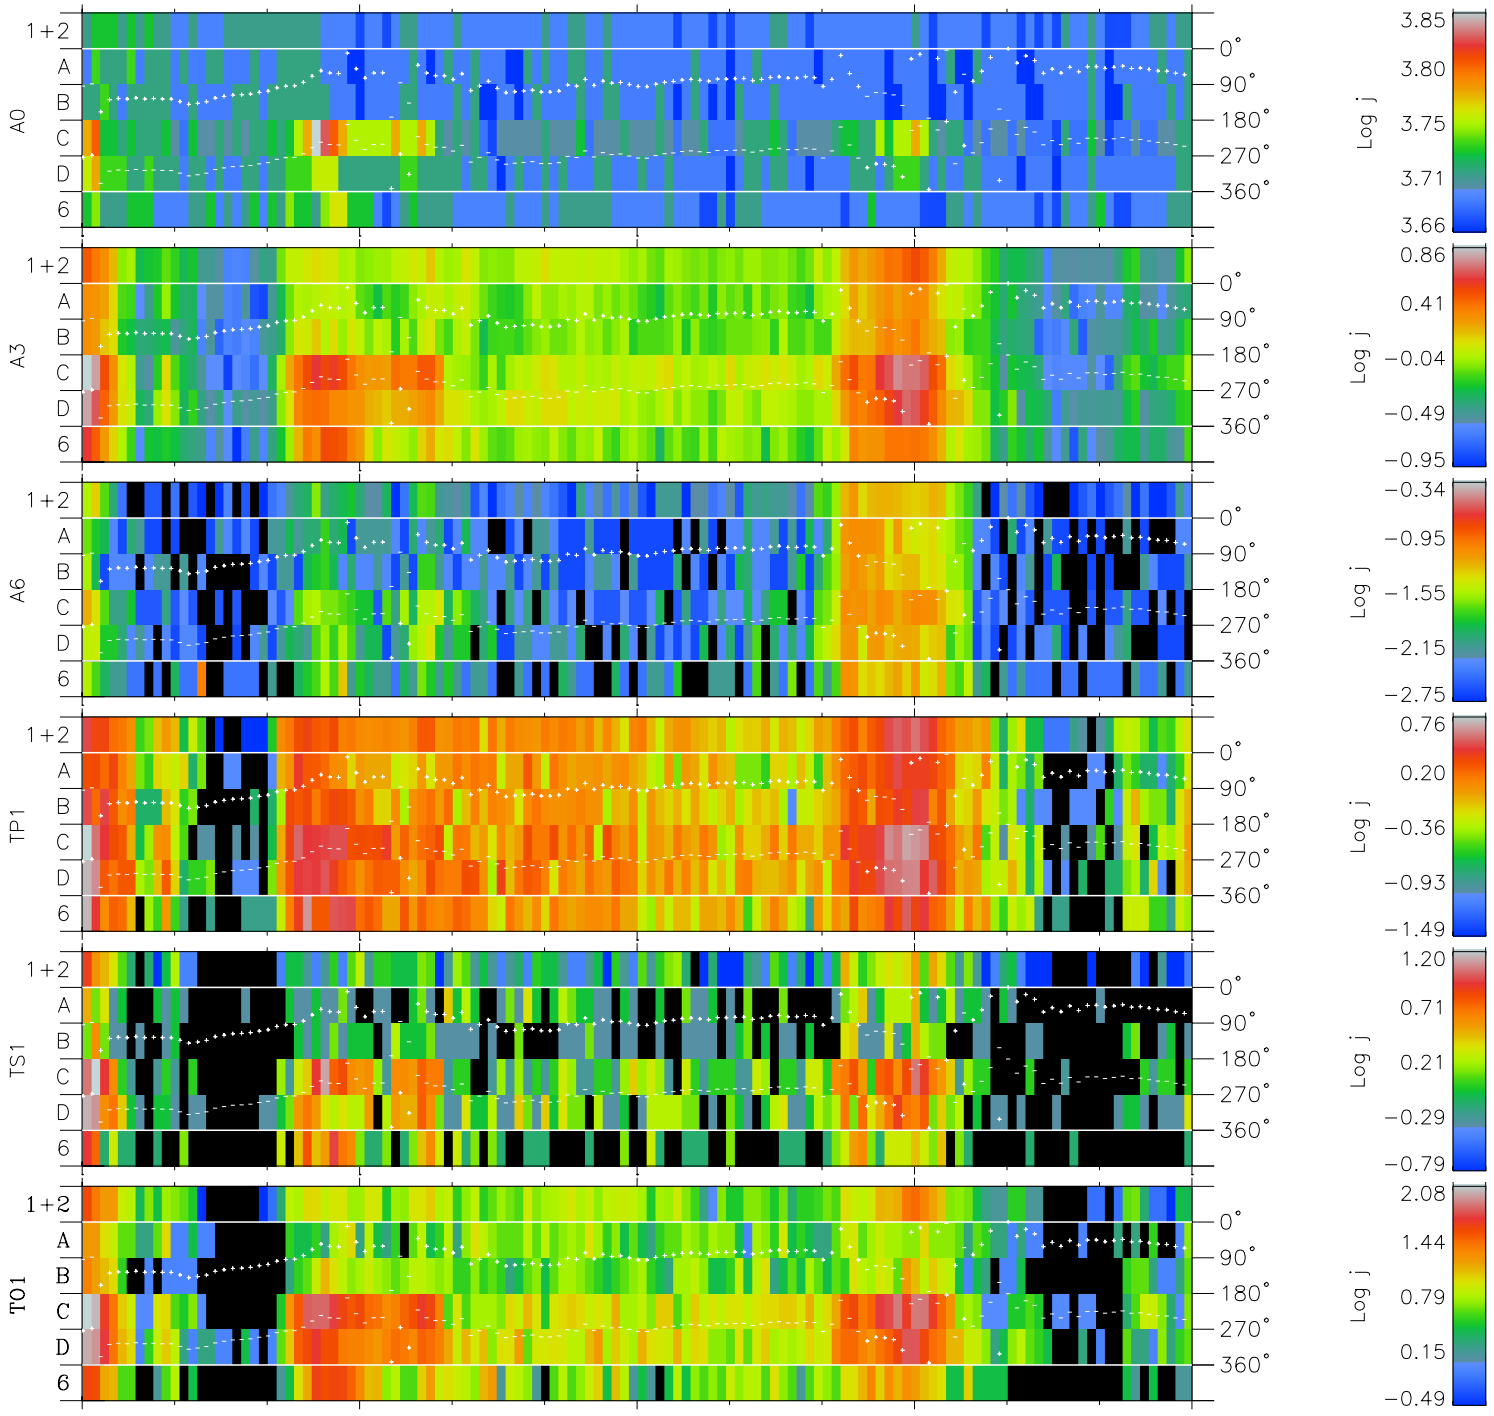

Galileo EPD Real Time Azimuth Anisotropies 97157

Software Version: RTAZIM_FLUX V 1.20
Data Production: 06-03-00
Plot Production: Sat Sep 15 09:59:07 2001
Color File: wondr3
Geofactor File: 1.1

00:00:00 1997-157	157-06	157-12	157-18	00:00:00 1997-158	
+	+	+	+	+	
-90.31	-89.93	-89.54	-89.13	-88.70	X JSE(R _j)
-40.35	-40.72	-41.08	-41.44	-41.78	Y JSE(R _j)
0.97	1.00	1.02	1.05	1.07	Z JSE(R _j)

◇ = Jupiter look direction
□ = Corotation look direction