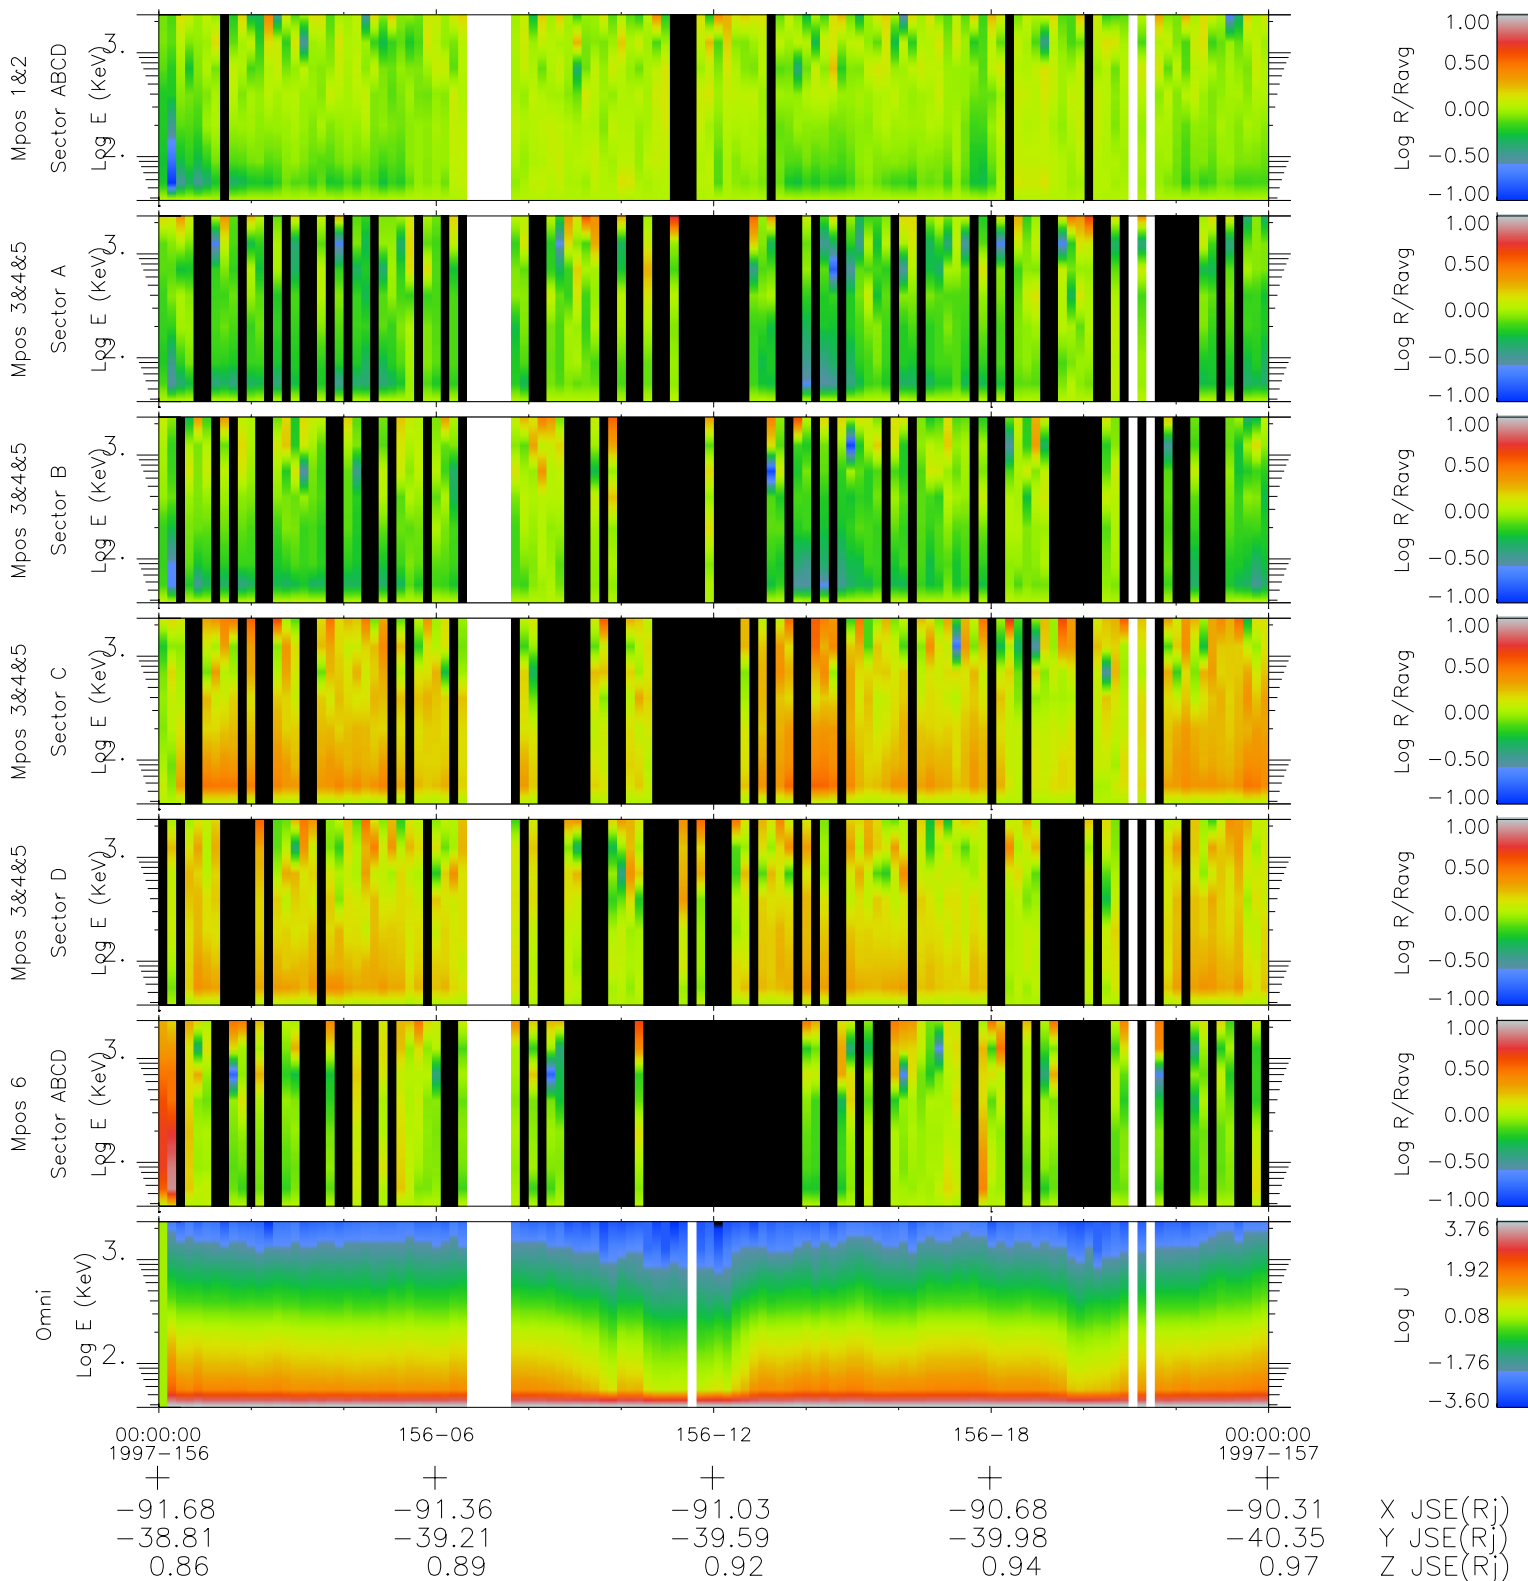

# Galileo EPD Real Time R6 Ions Spectra 97156

Software Version: RTSPEC\_R6 V 1.20  
 Data Production: 06-03-00  
 Plot Production: Sat Sep 15 09:48:54 2001  
 Color File: wondr3  
 Geofactor File: 1.1

◇ = Jupiter look direction  
 □ = Corotation look direction