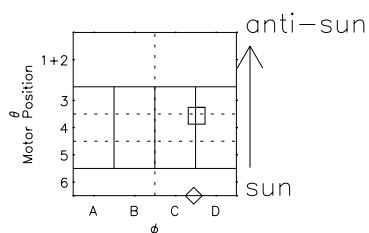

# Galileo EPD Real Time R6 Ions Spectra 97156

Software Version: RTSPEC\_R6 V 1.20  
 Data Production: 06-03-00  
 Plot Production: Sat Sep 15 09:48:54 2001  
 Color File: wondr3  
 Geofactor File: 1.1

◇ = Jupiter look direction  
 □ = Corotation look direction