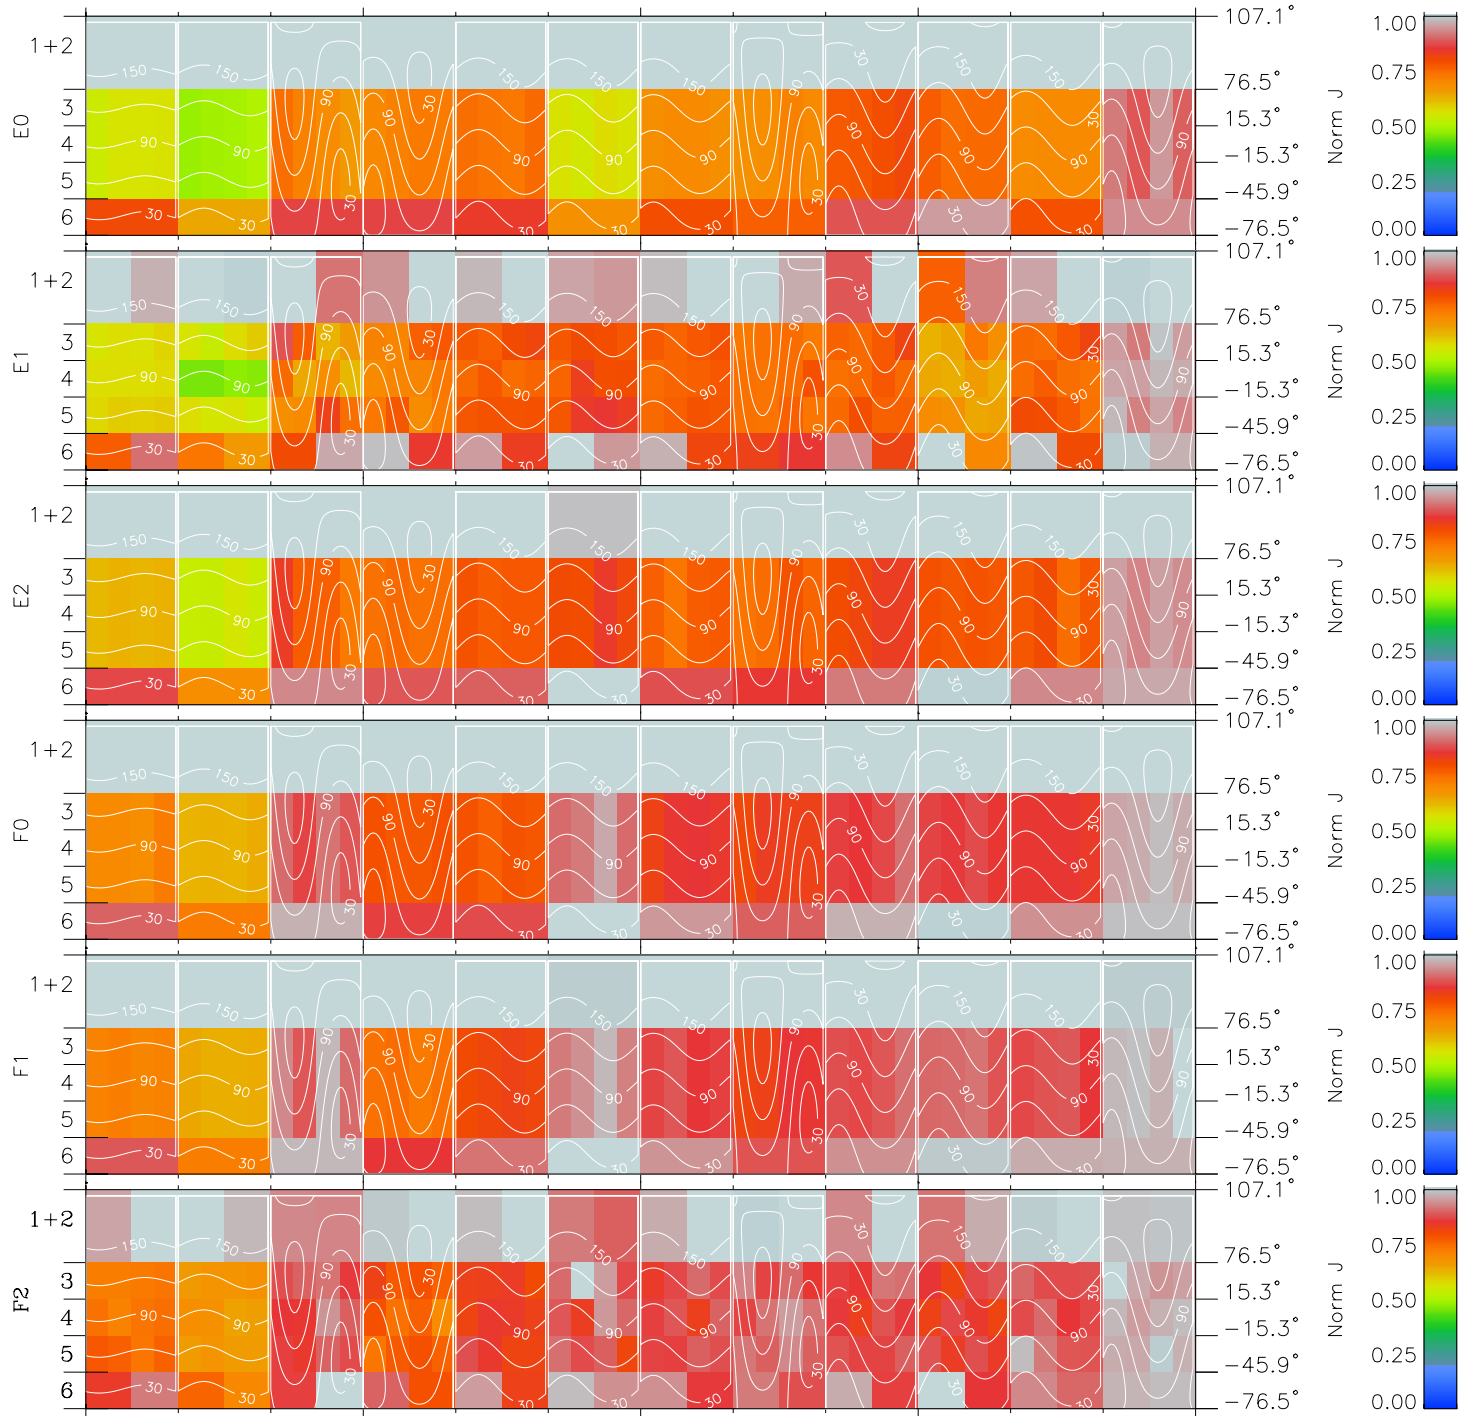

# Galileo EPD Real Time All-Sky Anisotropies 97156

Software Version: RTSKY\_NORM V 1.20  
 Data Production: 06-03-00  
 Plot Production: Sat Sep 15 09:49:54 2001  
 Color File: wondr3  
 Geofactor File: 1.1

00:00:00  
1997-156

156-06

156-12

156-18

00:00:00  
1997-157

+  
-91.68  
-38.81  
0.86

+  
-91.36  
-39.21  
0.89

+  
-91.03  
-39.59  
0.92

+  
-90.68  
-39.98  
0.94

+  
-90.31  
-40.35  
0.97

X JSE(R<sub>j</sub>)  
Y JSE(R<sub>j</sub>)  
Z JSE(R<sub>j</sub>)

- ◇ = Jupiter look direction
- = Corotation look direction