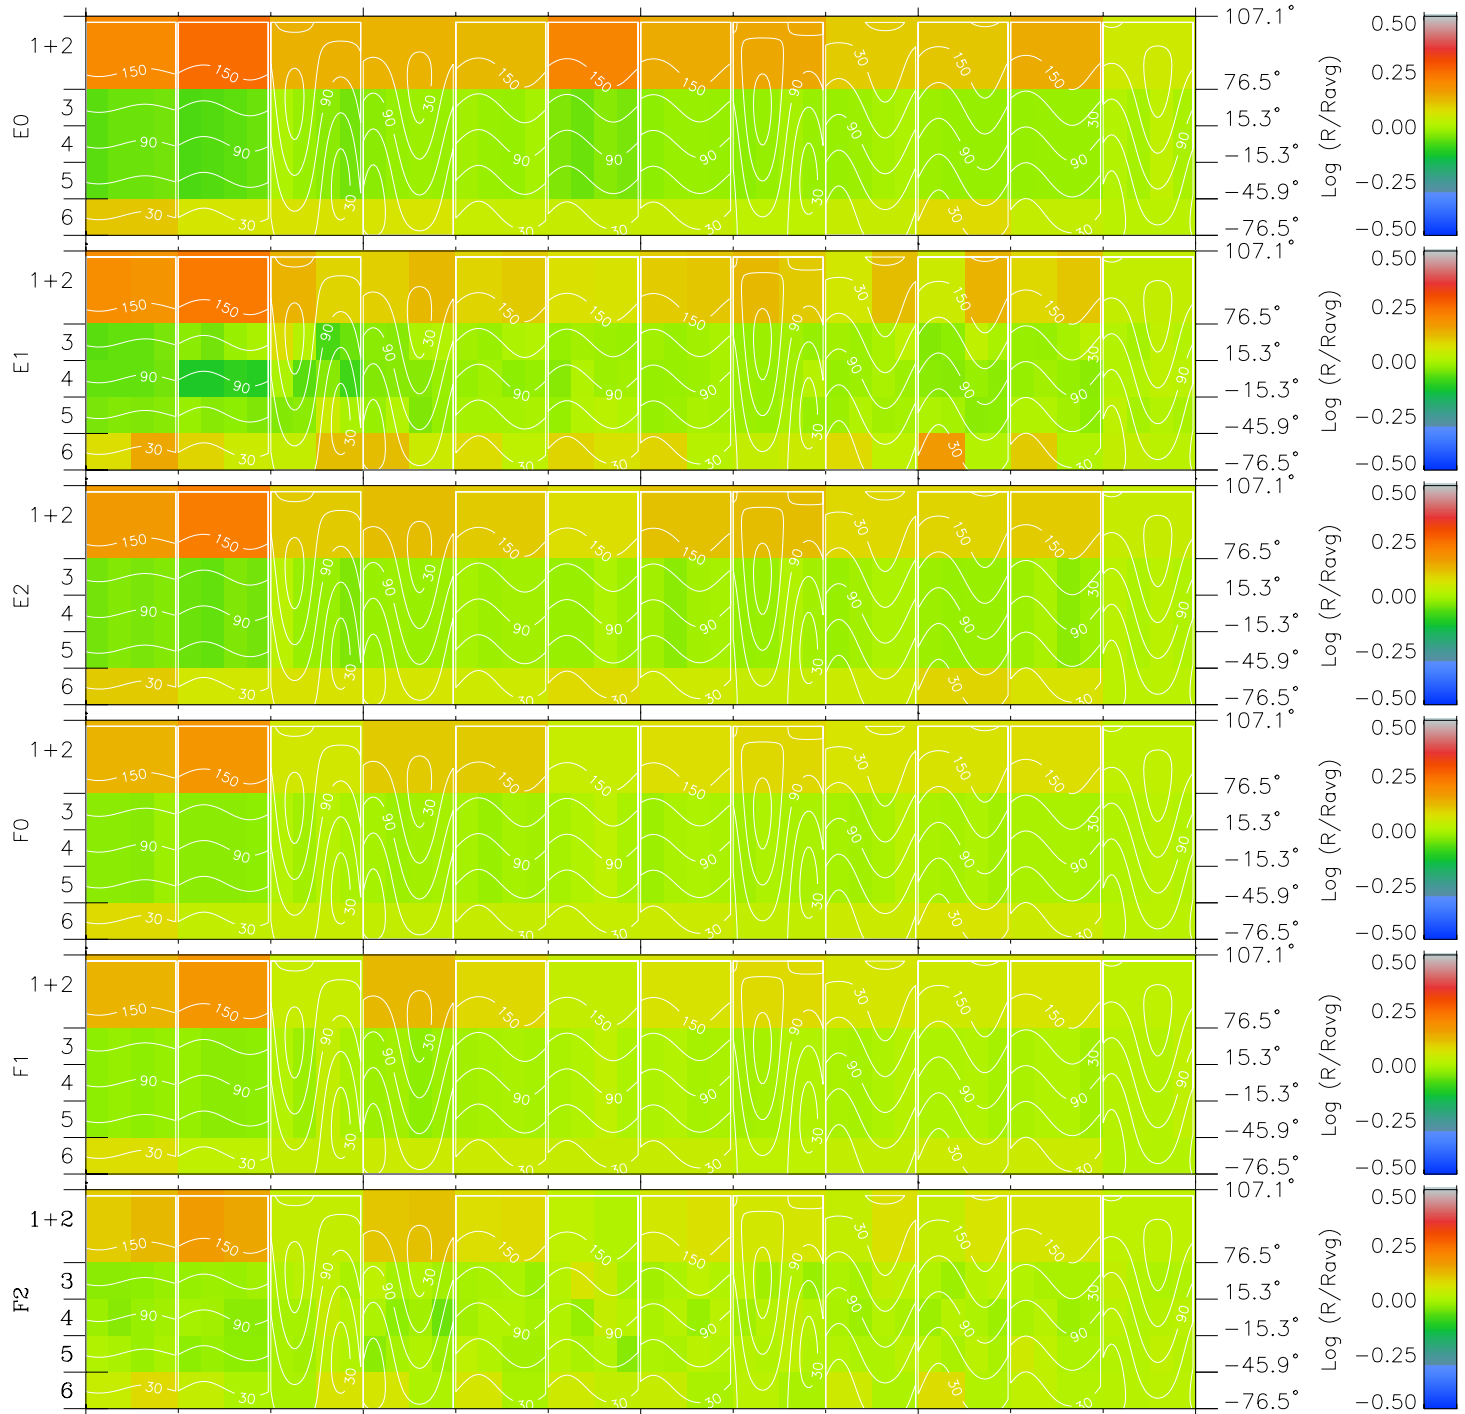

# Galileo EPD Real Time All-Sky Anisotropies 97156

Software Version: RTSKY\_MEAN V 1.20  
 Data Production: 06-03-00  
 Plot Production: Sat Sep 15 09:49:23 2001  
 Color File: wondr3  
 Geofactor File: 1.1

| 00:00:00<br>1997-156 | 156-06 | 156-12 | 156-18 | 00:00:00<br>1997-157 |                        |
|----------------------|--------|--------|--------|----------------------|------------------------|
| +                    | +      | +      | +      | +                    |                        |
| -91.68               | -91.36 | -91.03 | -90.68 | -90.31               | X JSE(R <sub>j</sub> ) |
| -38.81               | -39.21 | -39.59 | -39.98 | -40.35               | Y JSE(R <sub>j</sub> ) |
| 0.86                 | 0.89   | 0.92   | 0.94   | 0.97                 | Z JSE(R <sub>j</sub> ) |

- ◇ = Jupiter look direction
- = Corotation look direction