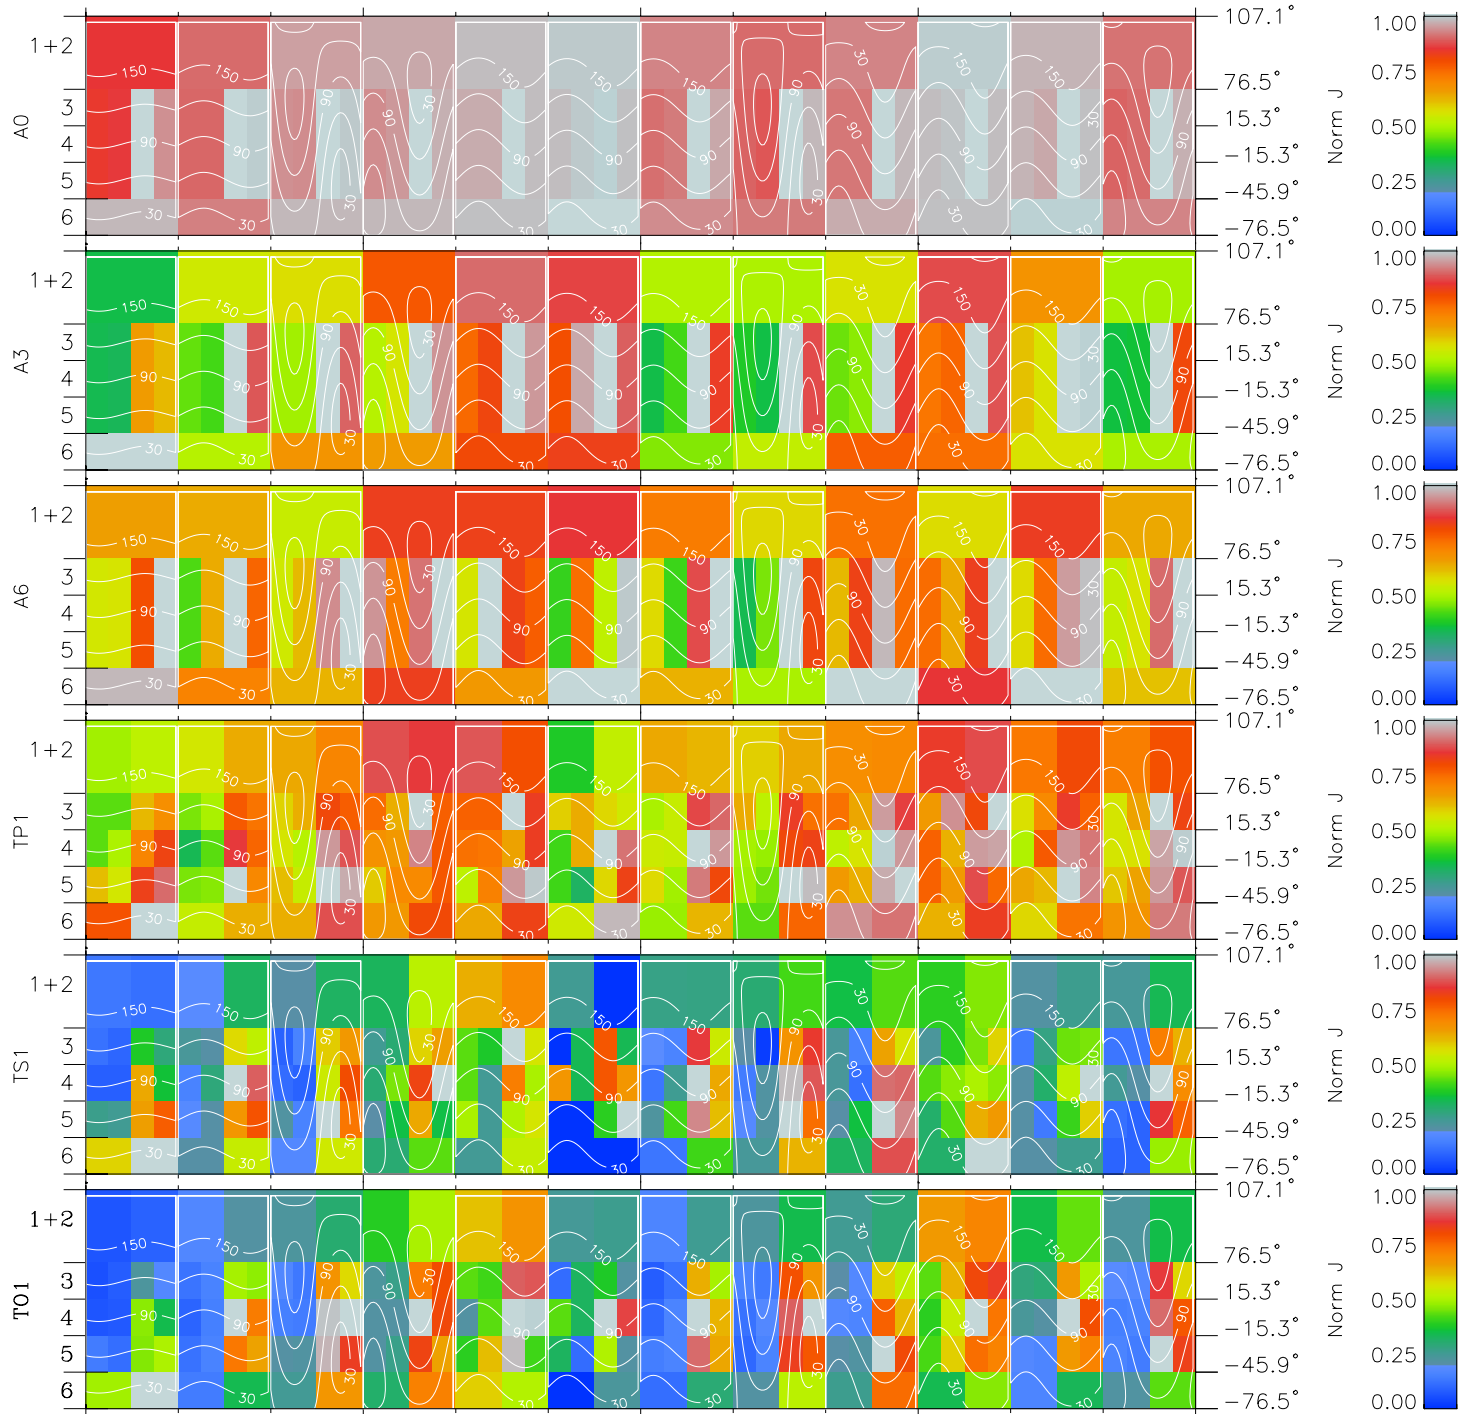

# Galileo EPD Real Time All-Sky Anisotropies 97156

Software Version: RTSKY\_NORM V 1.20  
 Data Production: 06-03-00  
 Plot Production: Sat Sep 15 09:49:46 2001  
 Color File: wondr3  
 Geofactor File: 1.1

00:00:00  
1997-156

156-06

156-12

156-18

00:00:00  
1997-157

+  
-91.68  
-38.81  
0.86

+  
-91.36  
-39.21  
0.89

+  
-91.03  
-39.59  
0.92

+  
-90.68  
-39.98  
0.94

+  
-90.31  
-40.35  
0.97

X JSE(R<sub>j</sub>)  
Y JSE(R<sub>j</sub>)  
Z JSE(R<sub>j</sub>)

- ◇ = Jupiter look direction
- = Corotation look direction