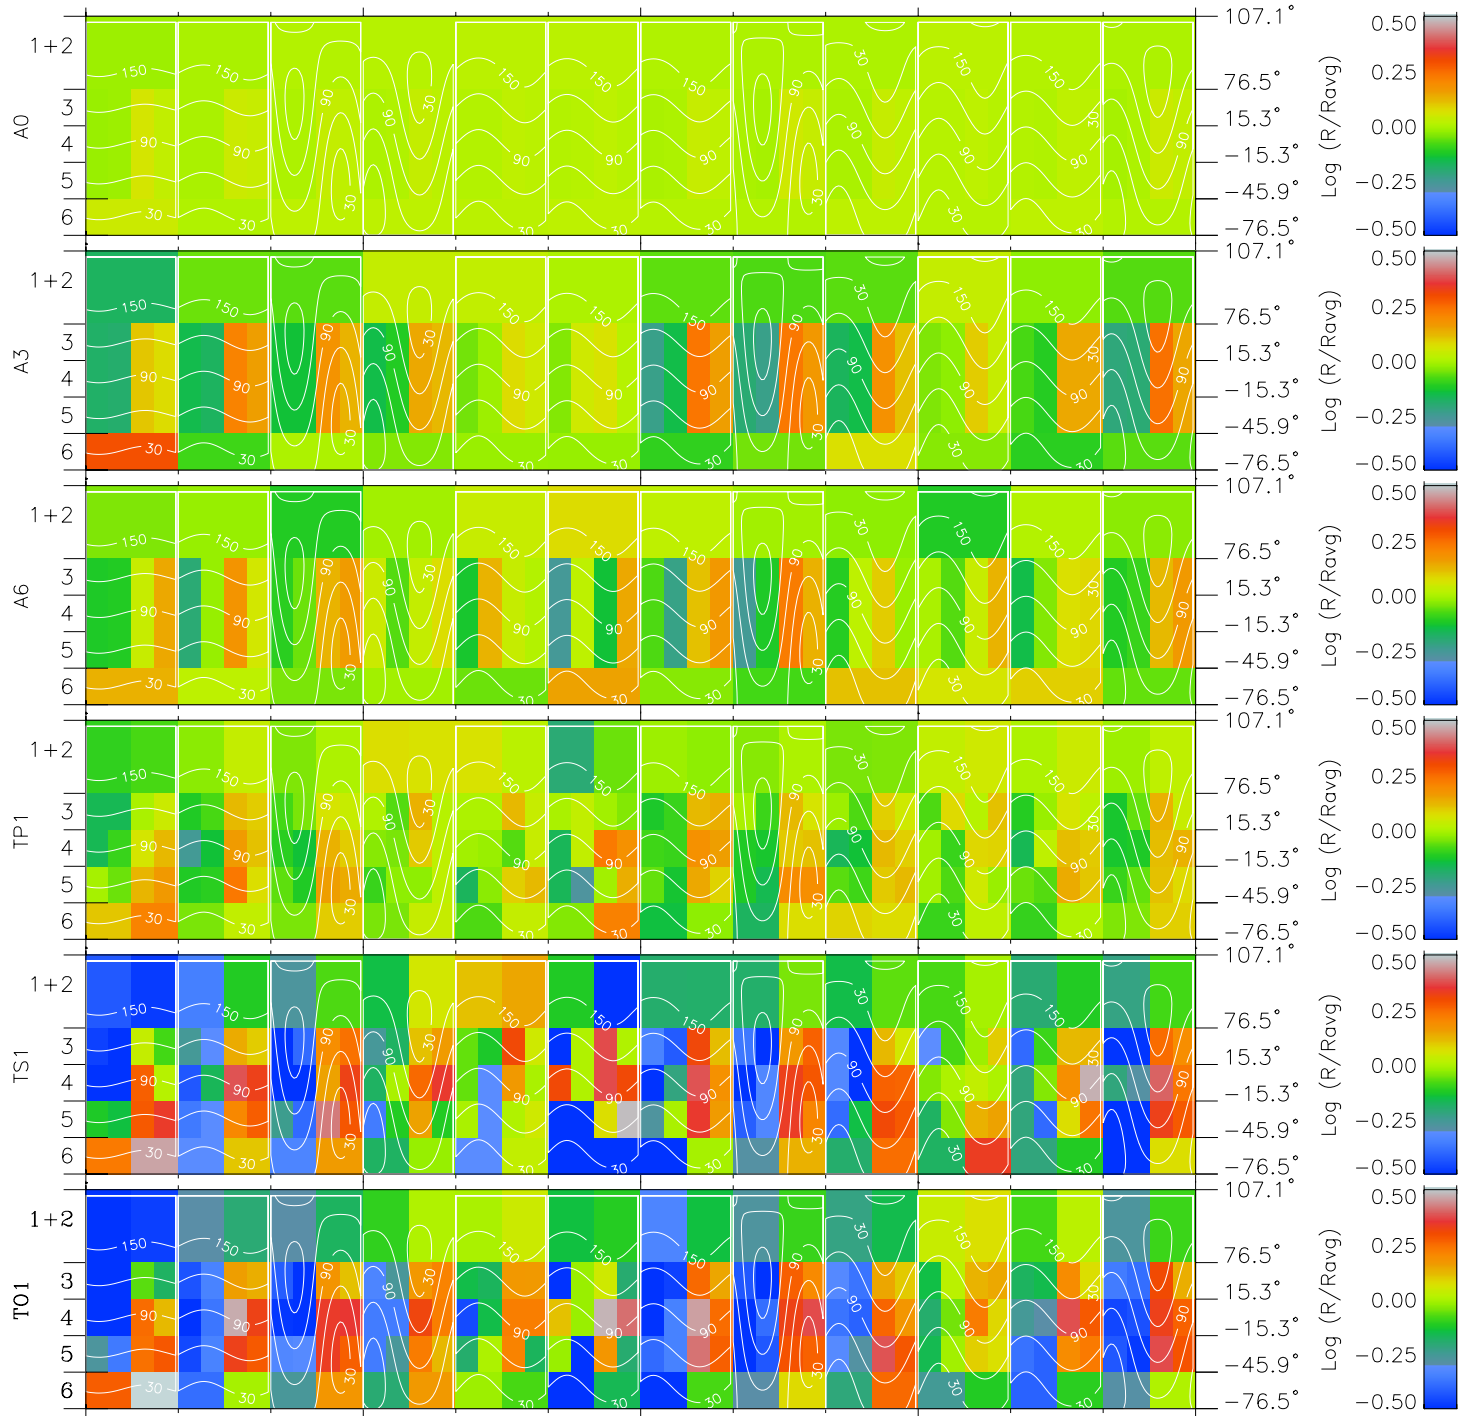

Galileo EPD Real Time All-Sky Anisotropies 97156

Software Version: RTSKY_MEAN V 1.20
 Data Production: 06-03-00
 Plot Production: Sat Sep 15 09:49:16 2001
 Color File: wondr3
 Geofactor File: 1.1

00:00:00
1997-156

156-06

156-12

156-18

00:00:00
1997-157

+
-91.68
-38.81
0.86

+
-91.36
-39.21
0.89

+
-91.03
-39.59
0.92

+
-90.68
-39.98
0.94

+
-90.31
-40.35
0.97

X JSE(R_j)
Y JSE(R_j)
Z JSE(R_j)

- ◇ = Jupiter look direction
- = Corotation look direction