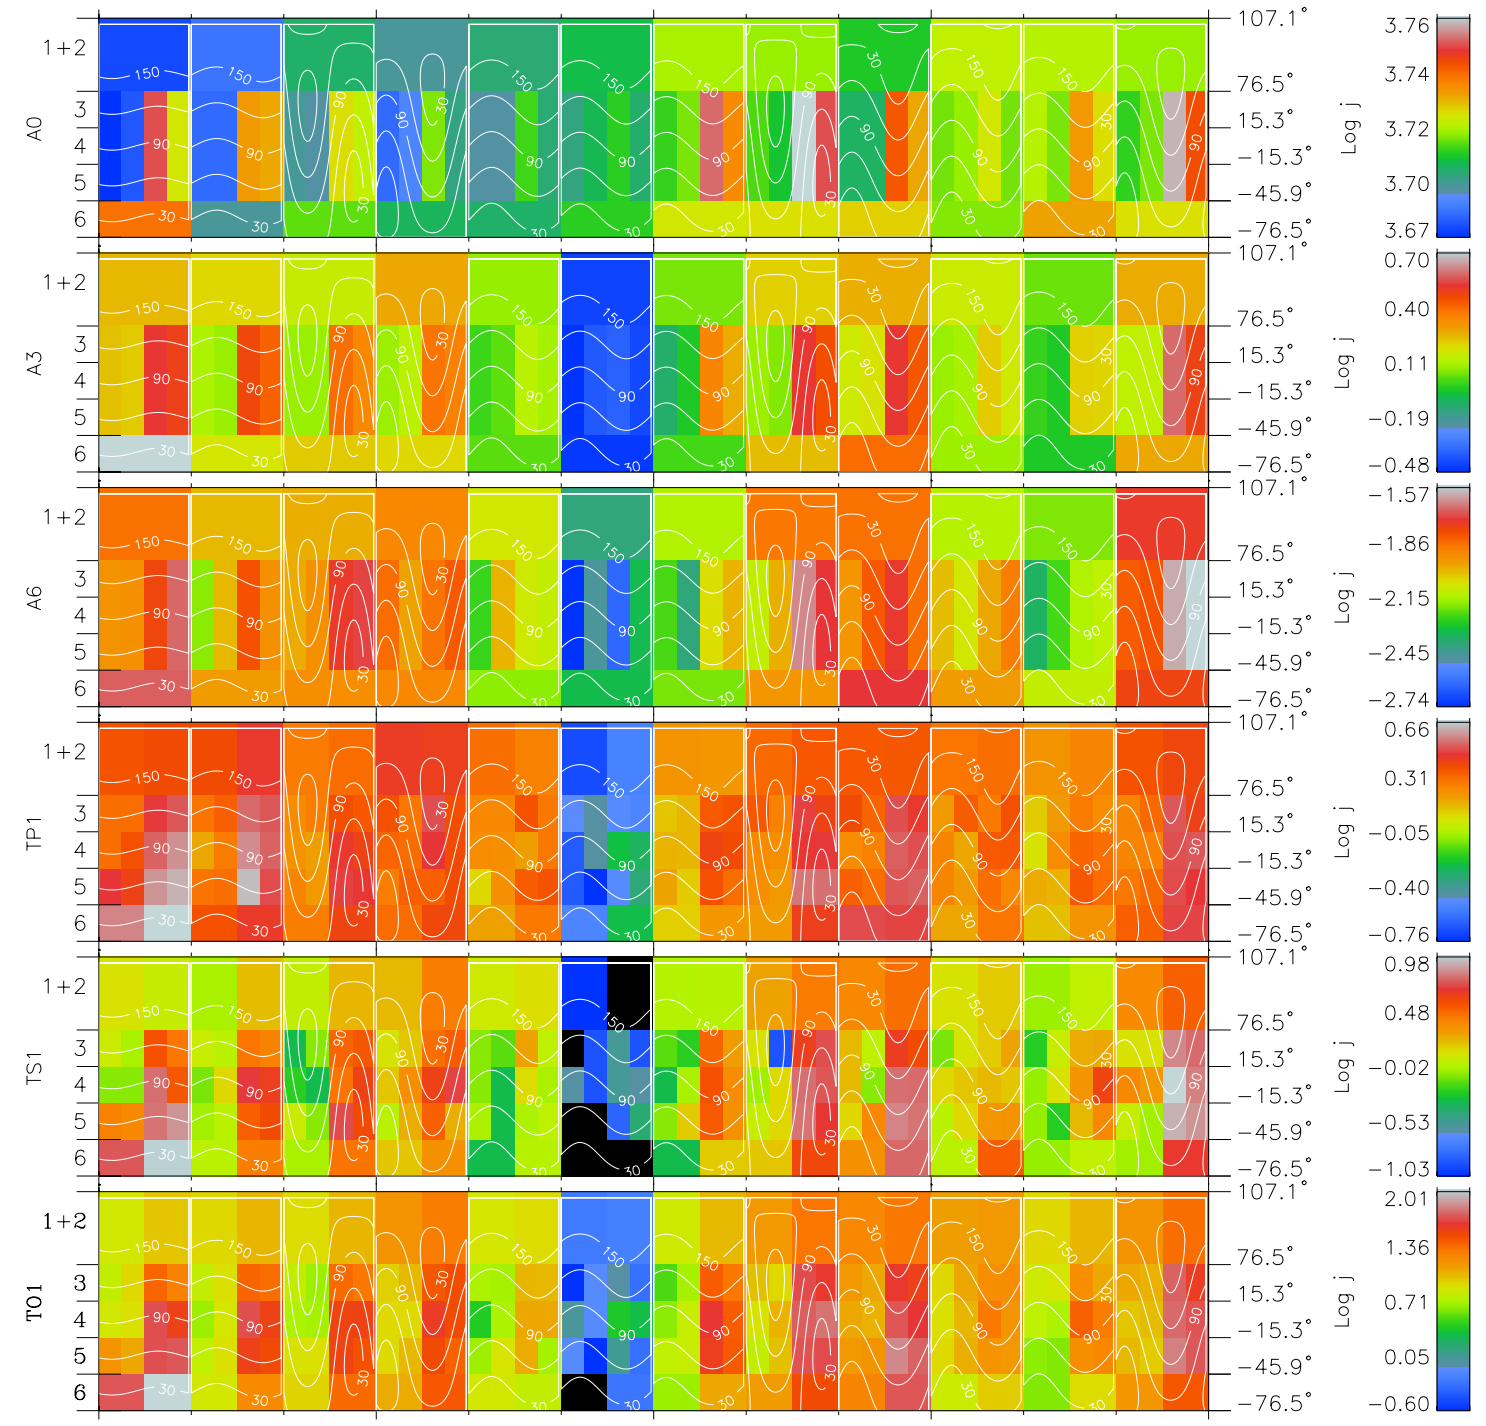

Galileo EPD Real Time All-Sky Anisotropies 97156

Software Version: RTSKY_FLUX V 1.20
 Data Production: 06-03-00
 Plot Production: Sat Sep 15 09:49:31 2001
 Color File: wondr3
 Geofactor File: 1.1

00:00:00 1997-156	156-06	156-12	156-18	00:00:00 1997-157	X JSE(R _j)	Y JSE(R _j)	Z JSE(R _j)
+ -91.68 -38.81 0.86	+ -91.36 -39.21 0.89	+ -91.03 -39.59 0.92	+ -90.68 -39.98 0.94	+ -90.31 -40.35 0.97			

◇ = Jupiter look direction
 □ = Corotation look direction