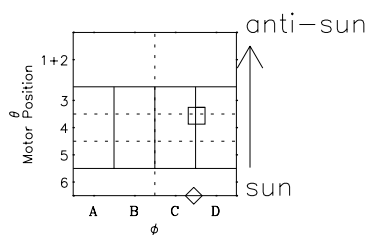

Galileo EPD Real-Time Omni 97156

Software Version: RTLINE_OMNI V 1.20
Data Production: 06-03-00
Plot Production: Sat Sep 15 09:51:10 2001

- ◇ = Jupiter look direction
- = Corotation look direction