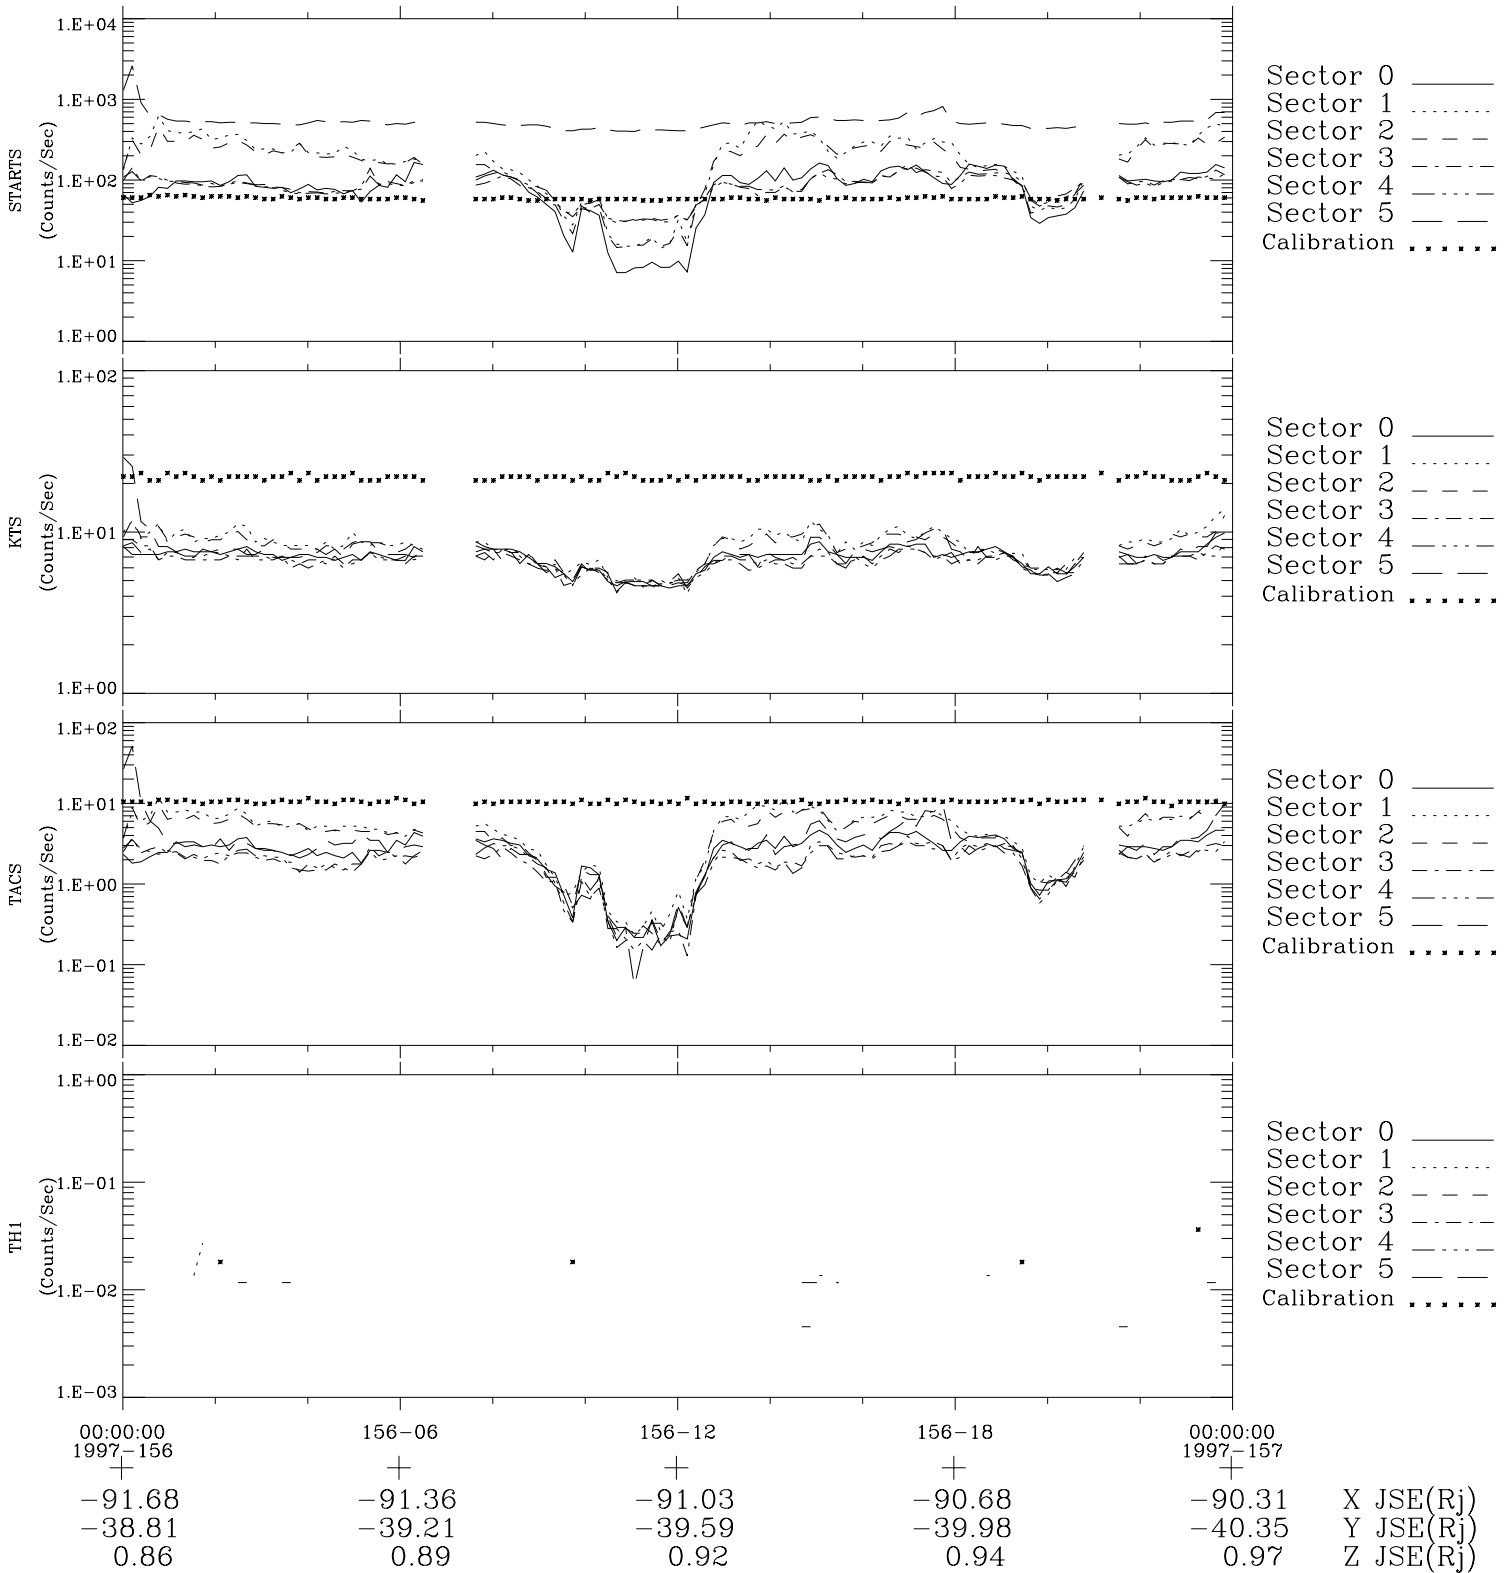

# Galileo EPD Real-Time Six-Sector 97156

Software Version: RTLINE\_R6 V 1.20  
Data Production: 06-03-00  
Plot Production: Sat Sep 15 09:51:20 2001

◇ = Jupiter look direction  
□ = Corotation look direction