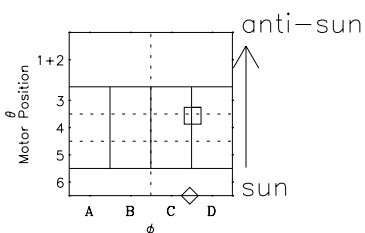

# Galileo EPD Real-Time Six-Sector 97156

Software Version: RTLINE\_R6 V 1.20  
Data Production: 06-03-00  
Plot Production: Sat Sep 15 09:51:20 2001

◇ = Jupiter look direction  
□ = Corotation look direction