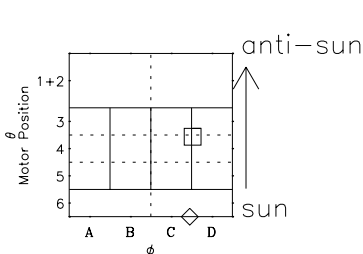

Galileo EPD Real-Time Six-Sector 97156

Software Version: RTLINE_R6 V 1.20
Data Production: 06-03-00
Plot Production: Sat Sep 15 09:51:18 2001

◇ = Jupiter look direction
□ = Corotation look direction