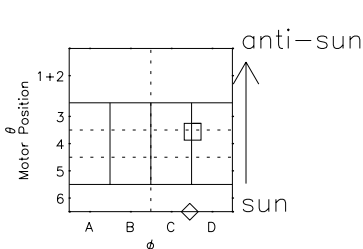

# Galileo EPD Real Elevation Anisotropies 97156

Software Version: RTELEV\_NORM V 1.20  
Data Production: 06-03-00  
Plot Production: Sat Sep 15 09:50:29 2001  
Color File: wondr3  
Geofactor File: 1.1

- ◇ = Jupiter look direction
- = Corotation look direction