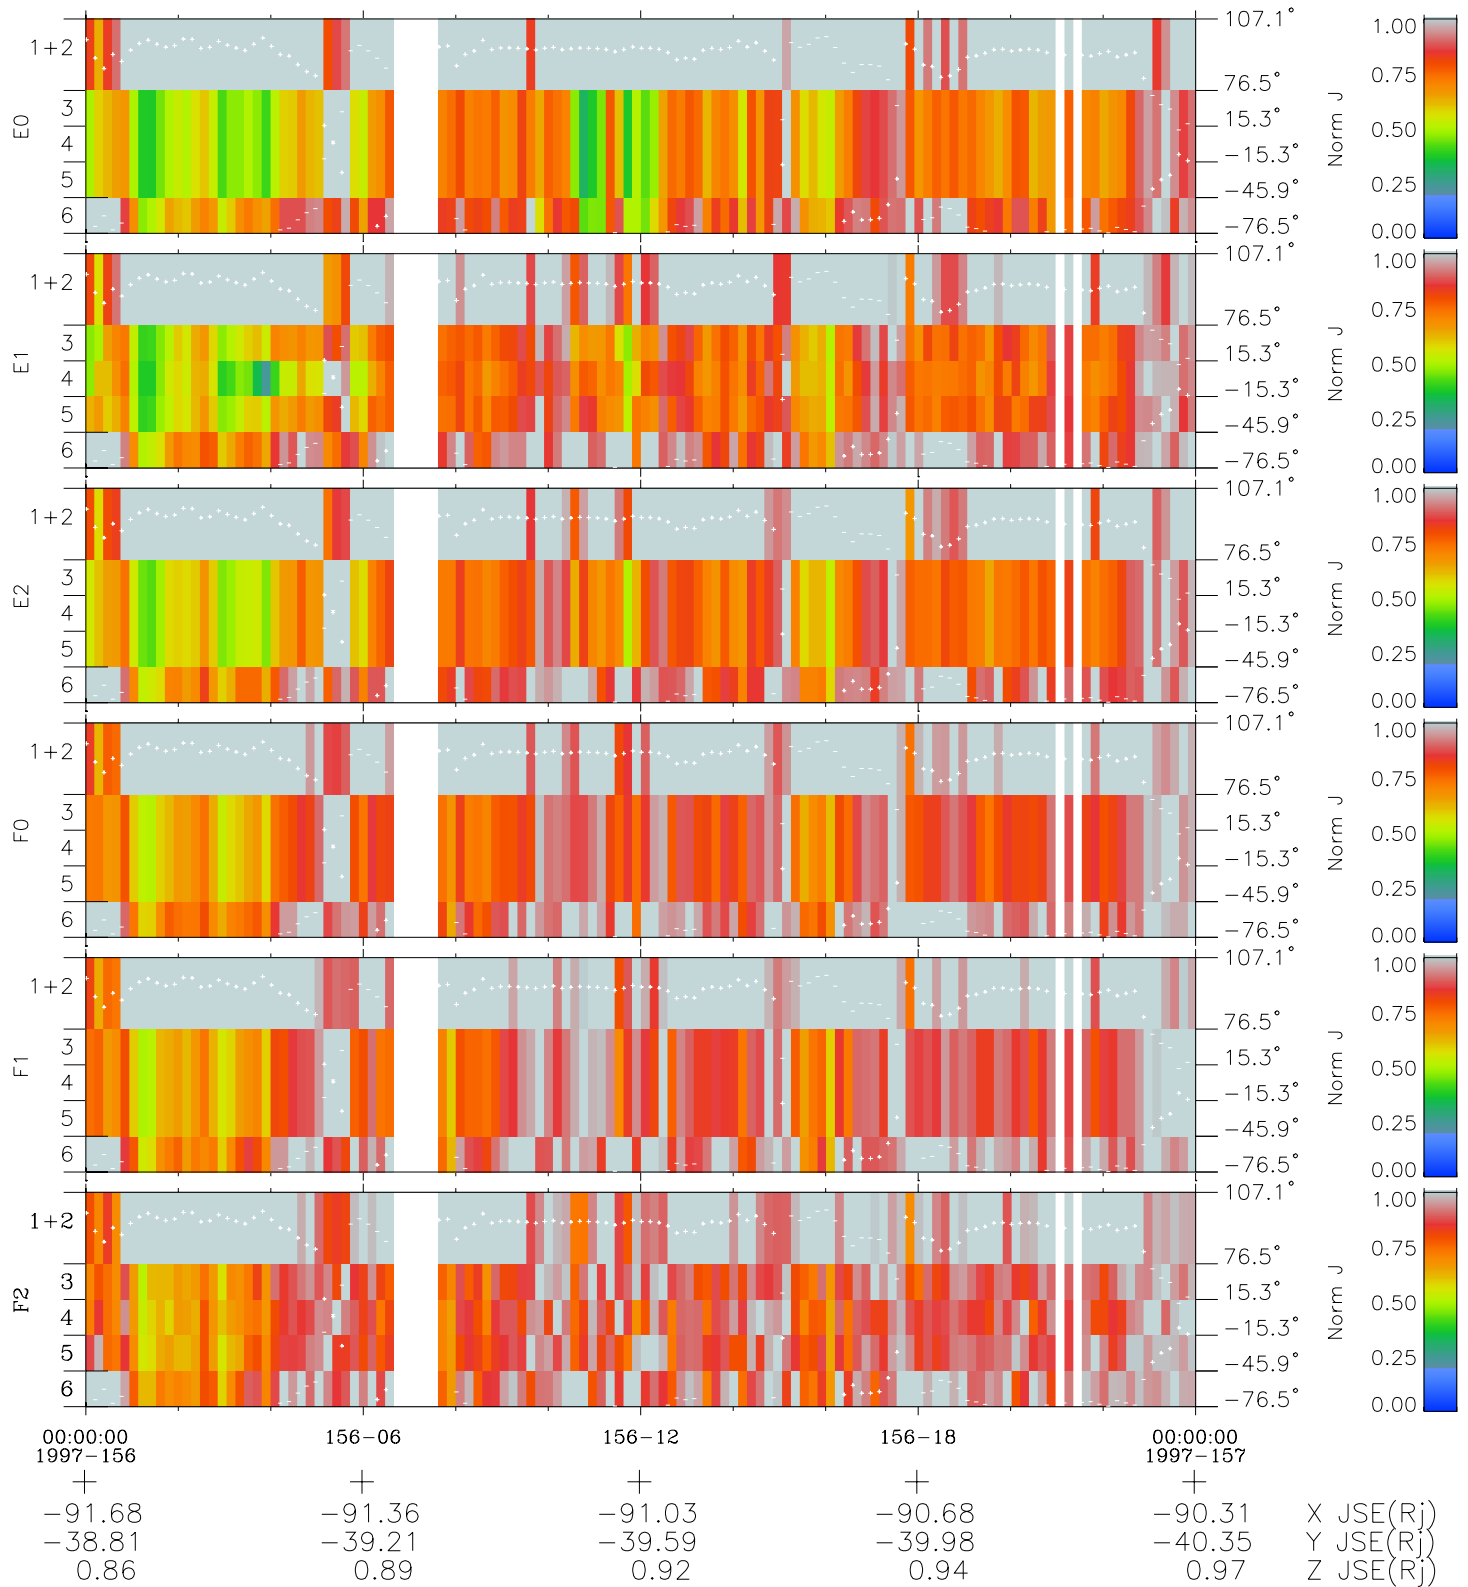

# Galileo EPD Real Elevation Anisotropies 97156

Software Version: RTELEV\_NORM V 1.20  
Data Production: 06-03-00  
Plot Production: Sat Sep 15 09:50:29 2001  
Color File: wondr3  
Geofactor File: 1.1

- ◇ = Jupiter look direction
- = Corotation look direction