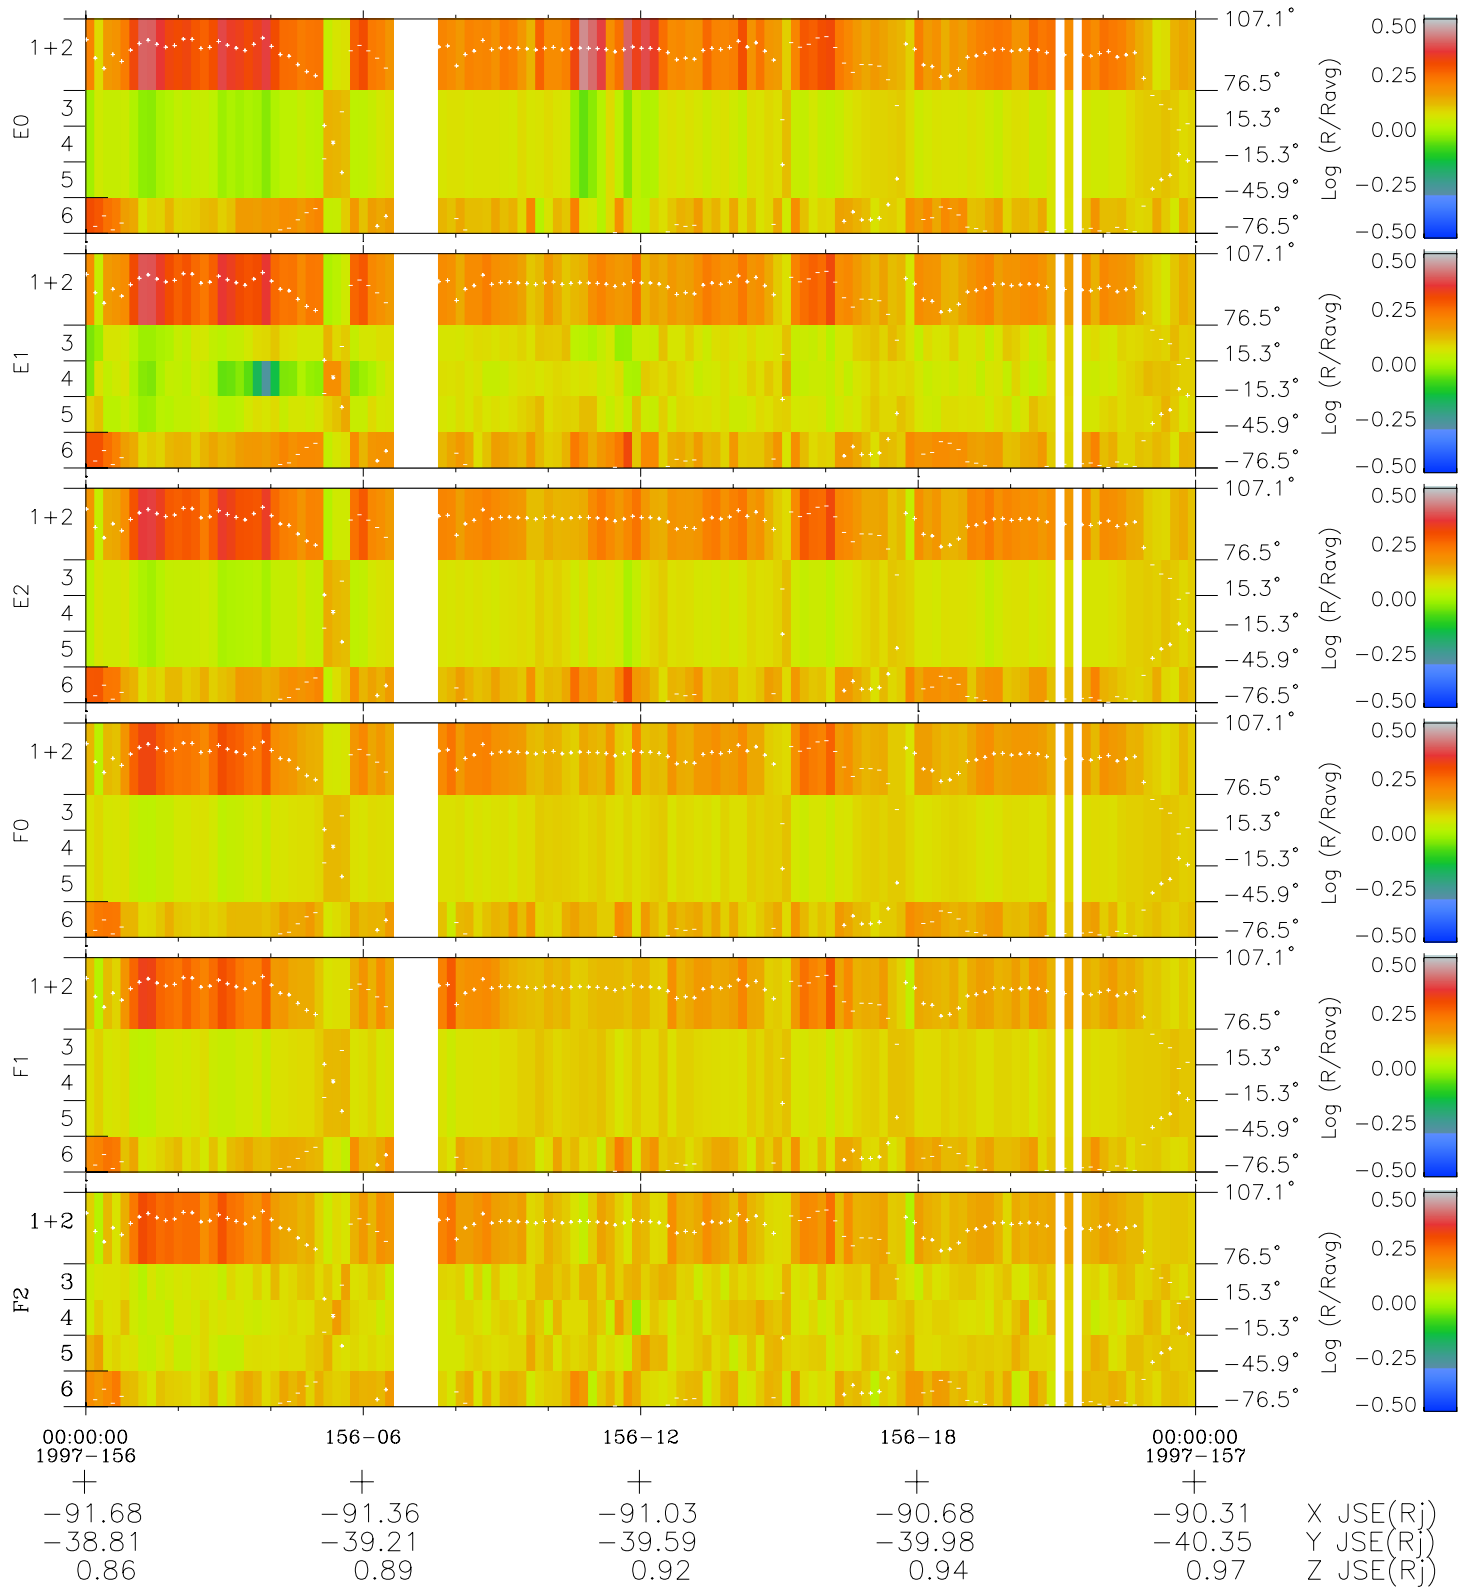

Galileo EPD Real Elevation Anisotropies 97156

Software Version: RTELEV_MEAN V 1.20
 Data Production: 06-03-00
 Plot Production: Sat Sep 15 09:50:06 2001
 Color File: wondr3
 Geofactor File: 1.1

- ◇ = Jupiter look direction
- = Corotation look direction