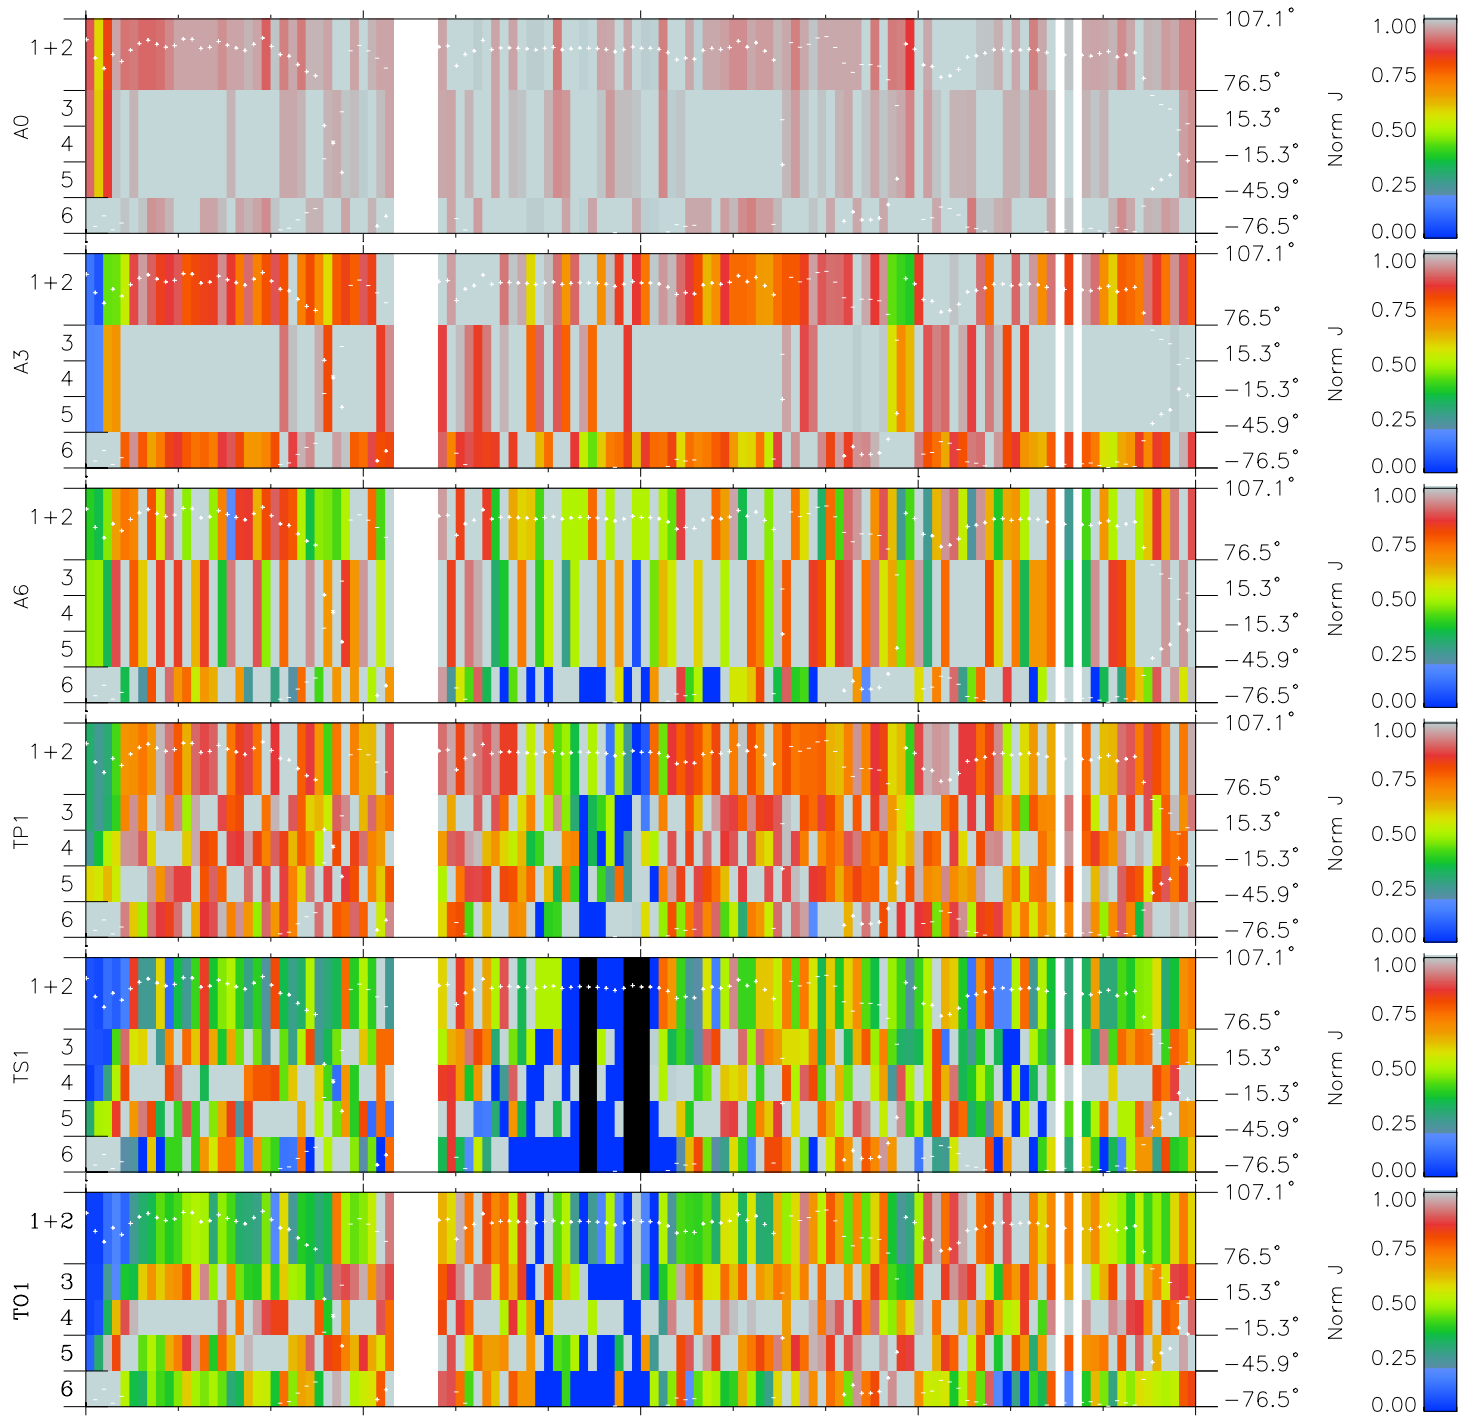

# Galileo EPD Real Elevation Anisotropies 97156

Software Version: RTELEV\_NORM V 1.20  
Data Production: 06-03-00  
Plot Production: Sat Sep 15 09:50:24 2001  
Color File: wondr3  
Geofactor File: 1.1

00:00:00 1997-156	156-06	156-12	156-18	00:00:00 1997-157	
+	+	+	+	+	X JSE(R <sub>j</sub> )
-91.68	-91.36	-91.03	-90.68	-90.31	Y JSE(R <sub>j</sub> )
-38.81	-39.21	-39.59	-39.98	-40.35	Z JSE(R <sub>j</sub> )
0.86	0.89	0.92	0.94	0.97	

- ◇ = Jupiter look direction
- = Corotation look direction