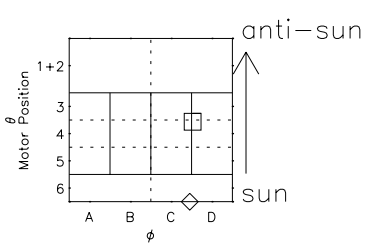

# Galileo EPD Real Elevation Anisotropies 97156

Software Version: RTELEV\_NORM V 1.20  
Data Production: 06-03-00  
Plot Production: Sat Sep 15 09:50:24 2001  
Color File: wondr3  
Geofactor File: 1.1

00:00:00 1997-156	156-06	156-12	156-18	00:00:00 1997-157	
+	+	+	+	+	X JSE(R <sub>j</sub> )
-91.68	-91.36	-91.03	-90.68	-90.31	Y JSE(R <sub>j</sub> )
-38.81	-39.21	-39.59	-39.98	-40.35	Z JSE(R <sub>j</sub> )
0.86	0.89	0.92	0.94	0.97	

- ◇ = Jupiter look direction
- = Corotation look direction