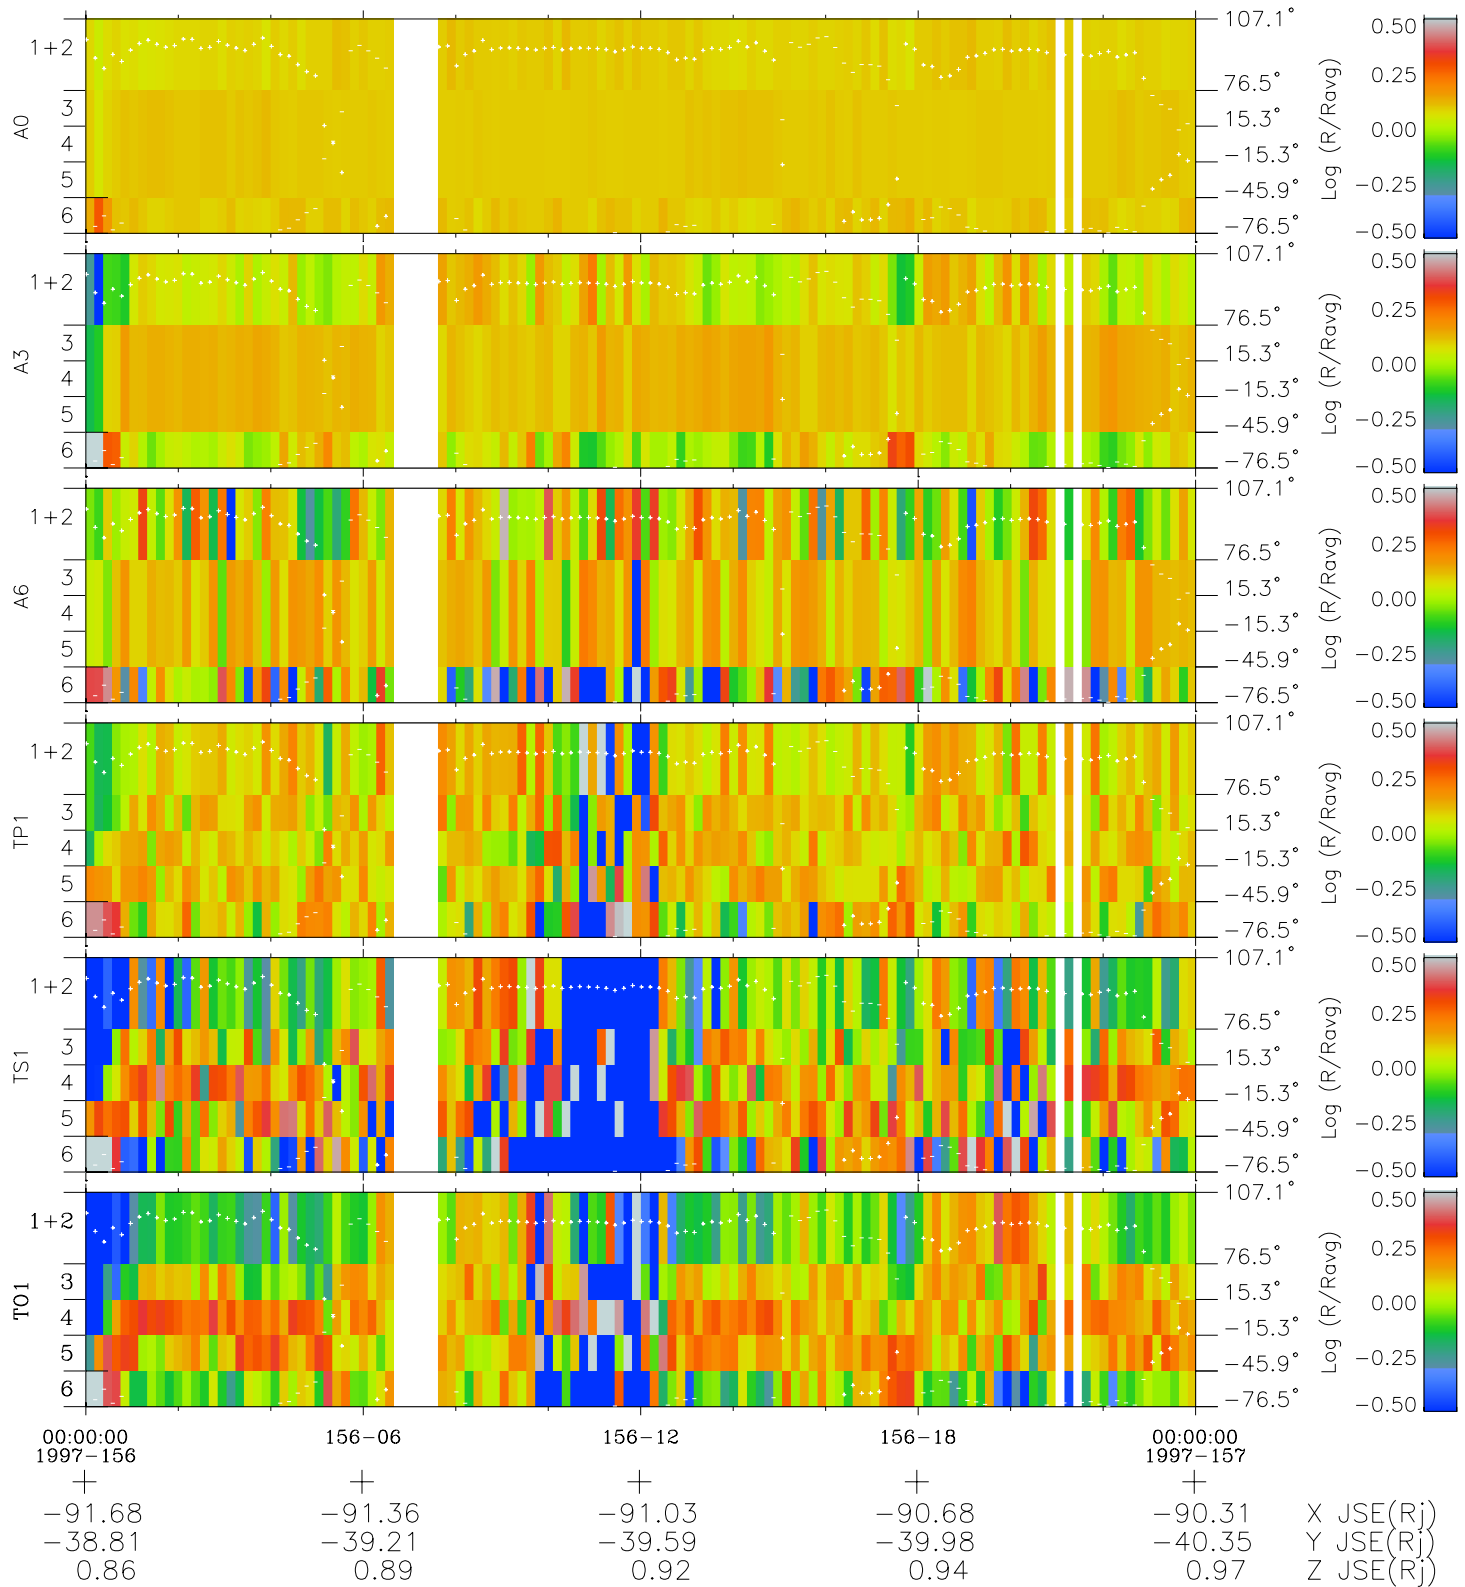

# Galileo EPD Real Elevation Anisotropies 97156

Software Version: RTELEV\_MEAN V 1.20  
 Data Production: 06-03-00  
 Plot Production: Sat Sep 15 09:50:00 2001  
 Color File: wondr3  
 Geofactor File: 1.1

- ◇ = Jupiter look direction
- = Corotation look direction