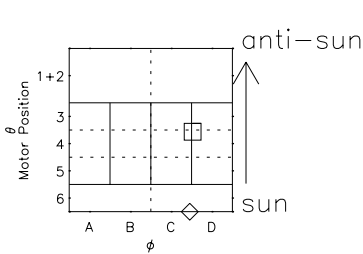

Galileo EPD Real Elevation Anisotropies 97156

Software Version: RTELEV_FLUX V 1.20
 Data Production: 06-03-00
 Plot Production: Sat Sep 15 09:50:12 2001
 Color File: wondr3
 Geofactor File: 1.1

00:00:00 1997-156	156-06	156-12	156-18	00:00:00 1997-157	X JSE(R _j)	Y JSE(R _j)	Z JSE(R _j)
+	+	+	+	+			
-91.68	-91.36	-91.03	-90.68	-90.31			
-38.81	-39.21	-39.59	-39.98	-40.35			
0.86	0.89	0.92	0.94	0.97			

◇ = Jupiter look direction
 □ = Corotation look direction