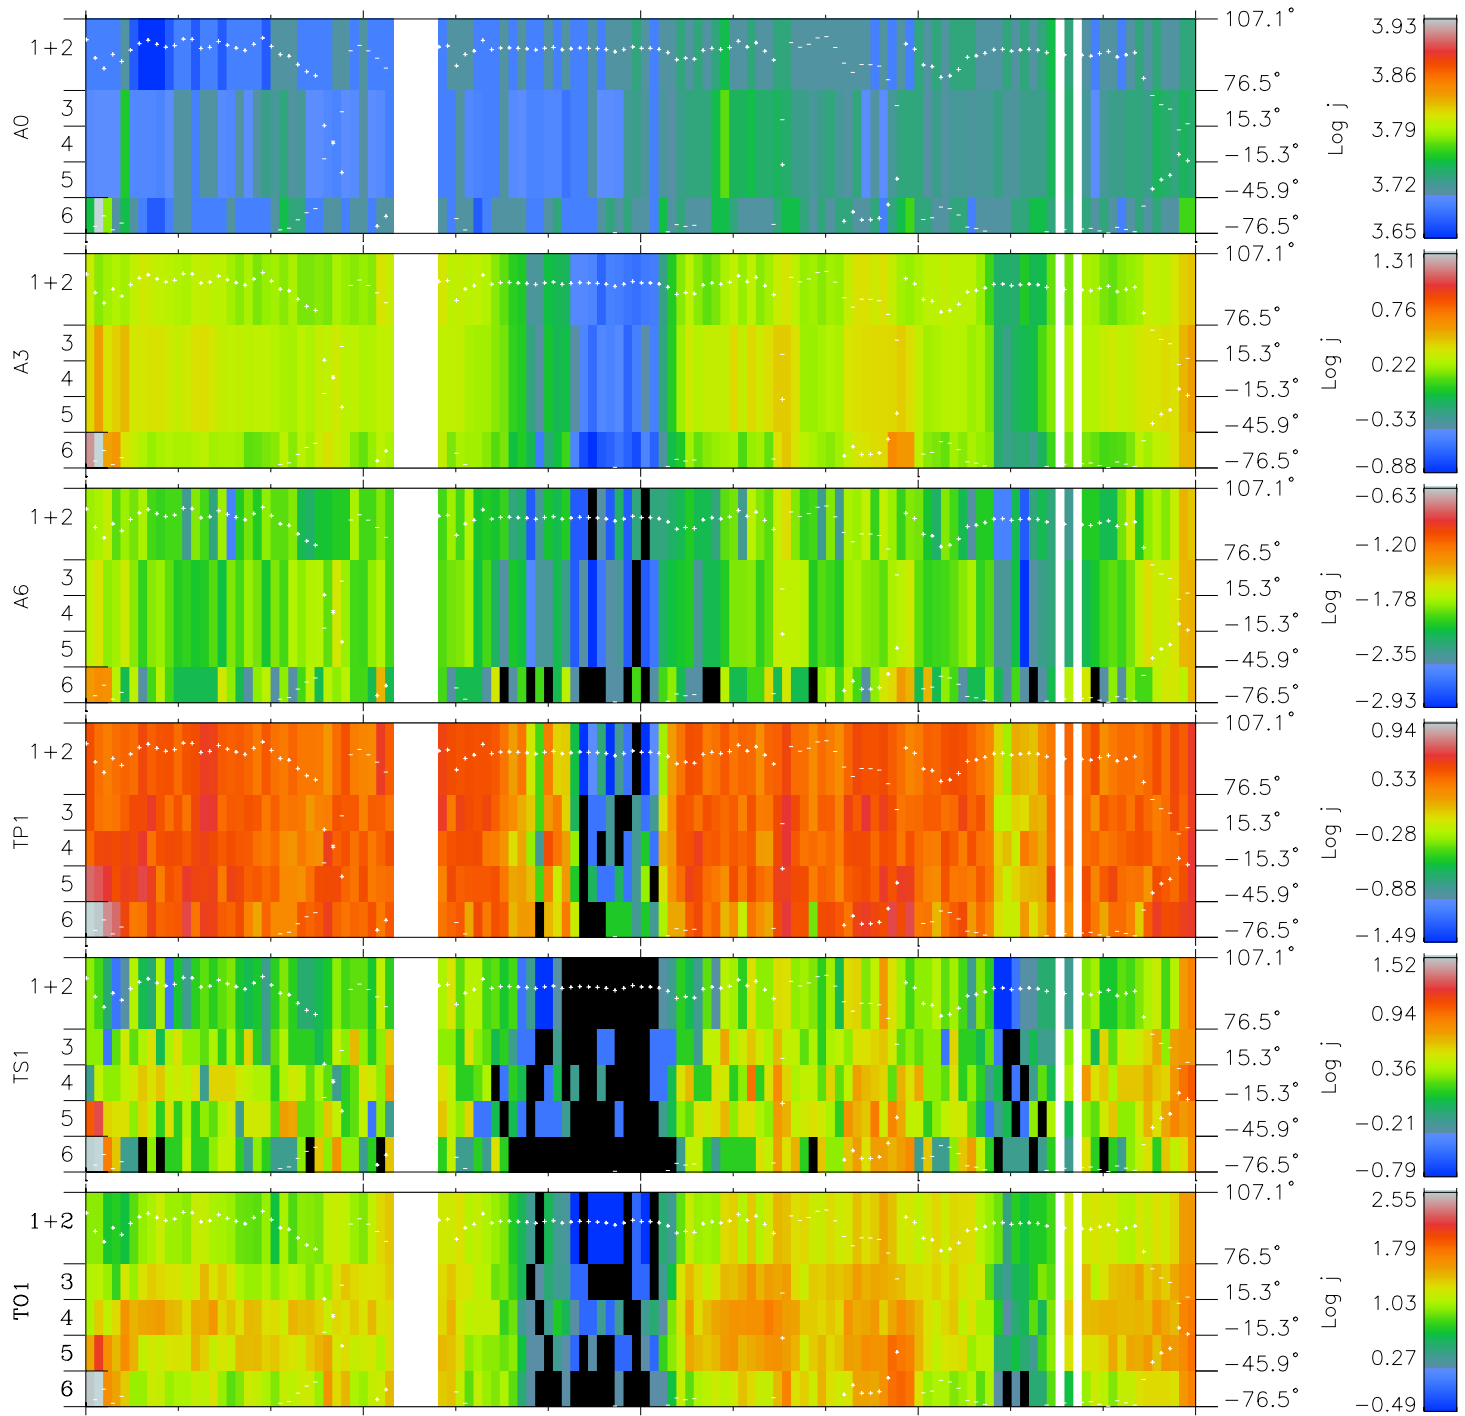

Galileo EPD Real Elevation Anisotropies 97156

Software Version: RTELEV_FLUX V 1.20
 Data Production: 06-03-00
 Plot Production: Sat Sep 15 09:50:12 2001
 Color File: wondr3
 Geofactor File: 1.1

00:00:00 1997-156	156-06	156-12	156-18	00:00:00 1997-157	X JSE(R _j)	Y JSE(R _j)	Z JSE(R _j)
+	+	+	+	+			
-91.68	-91.36	-91.03	-90.68	-90.31			
-38.81	-39.21	-39.59	-39.98	-40.35			
0.86	0.89	0.92	0.94	0.97			

◇ = Jupiter look direction
 □ = Corotation look direction