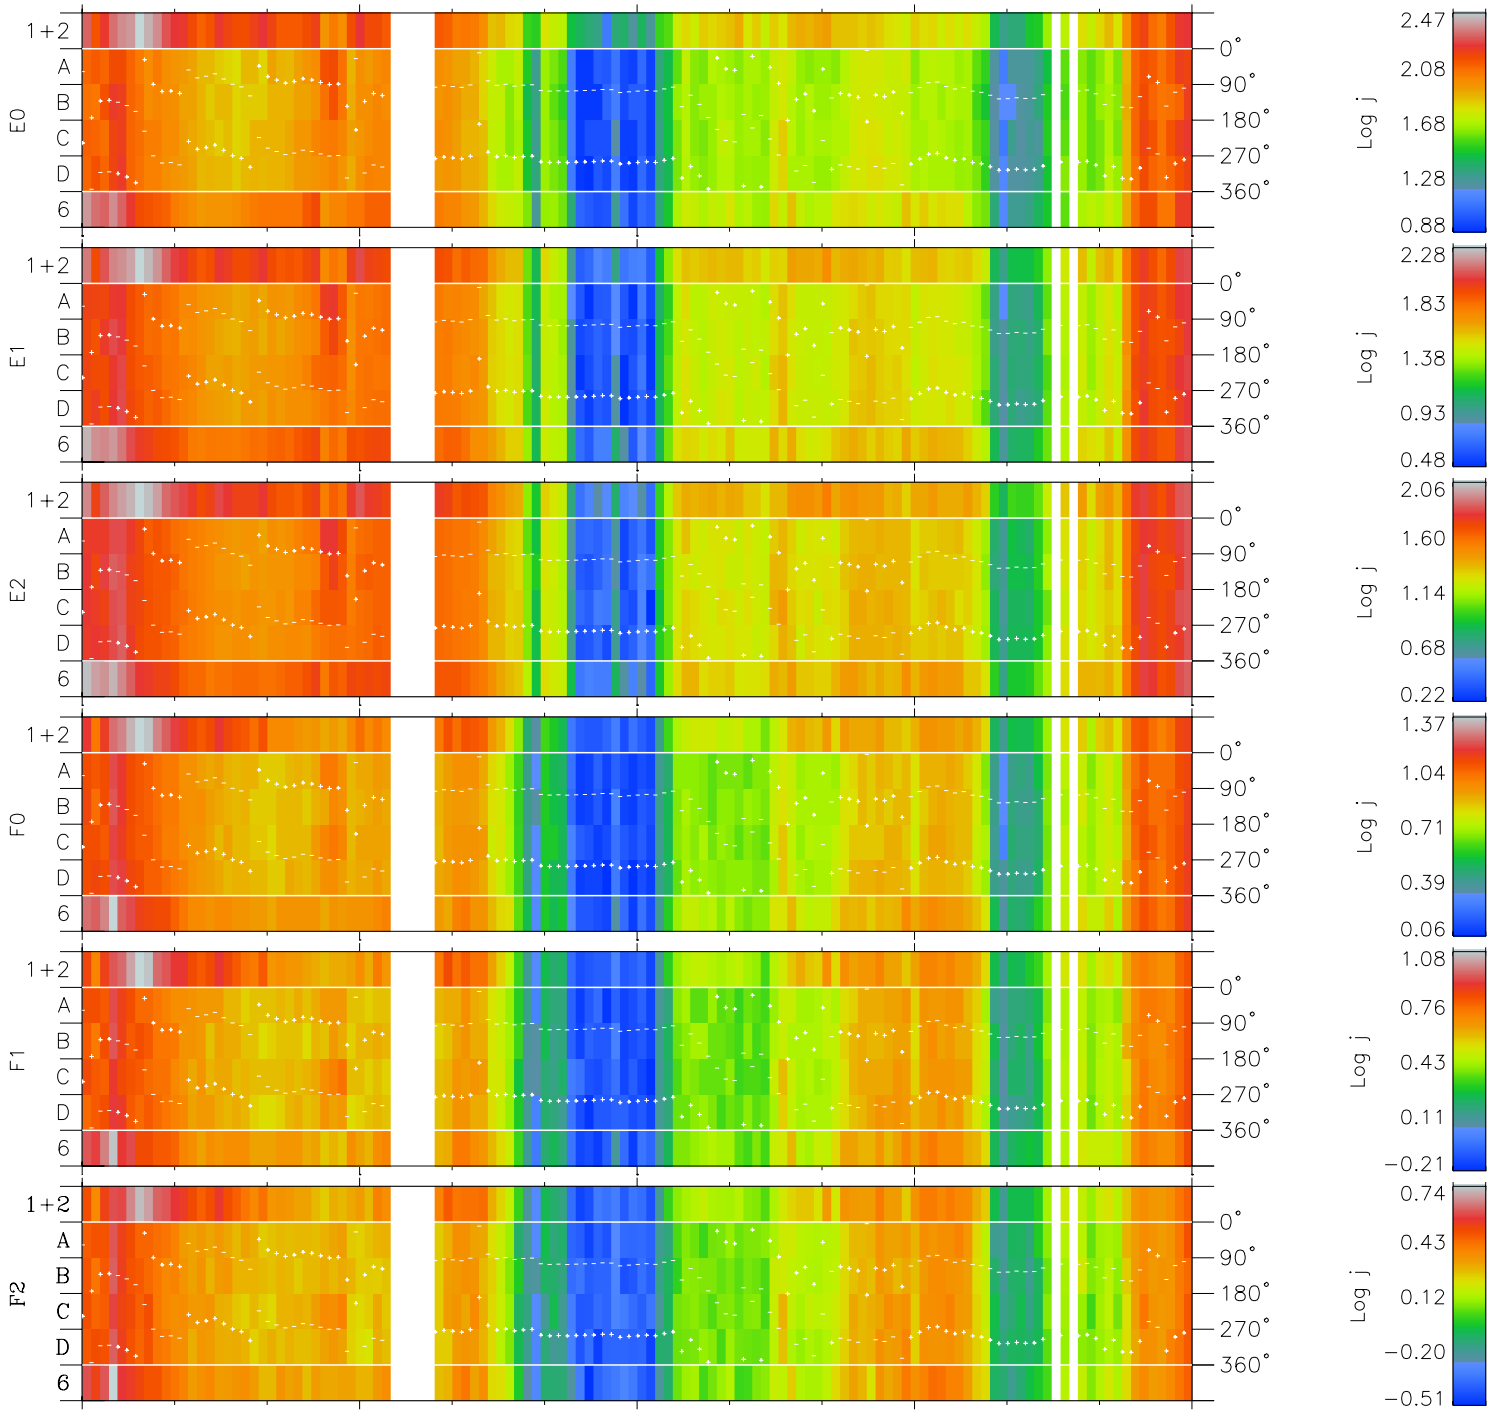

Galileo EPD Real Time Azimuth Anisotropies 97156

Software Version: RTAZIM_FLUX V 1.20
 Data Production: 06-03-00
 Plot Production: Sat Sep 15 09:50:53 2001
 Color File: wondr3
 Geofactor File: 1.1

00:00:00 1997-156	156-06	156-12	156-18	00:00:00 1997-157	
+	+	+	+	+	X JSE(R _j)
-91.68	-91.36	-91.03	-90.68	-90.31	Y JSE(R _j)
-38.81	-39.21	-39.59	-39.98	-40.35	Z JSE(R _j)
0.86	0.89	0.92	0.94	0.97	

◇ = Jupiter look direction
 □ = Corotation look direction