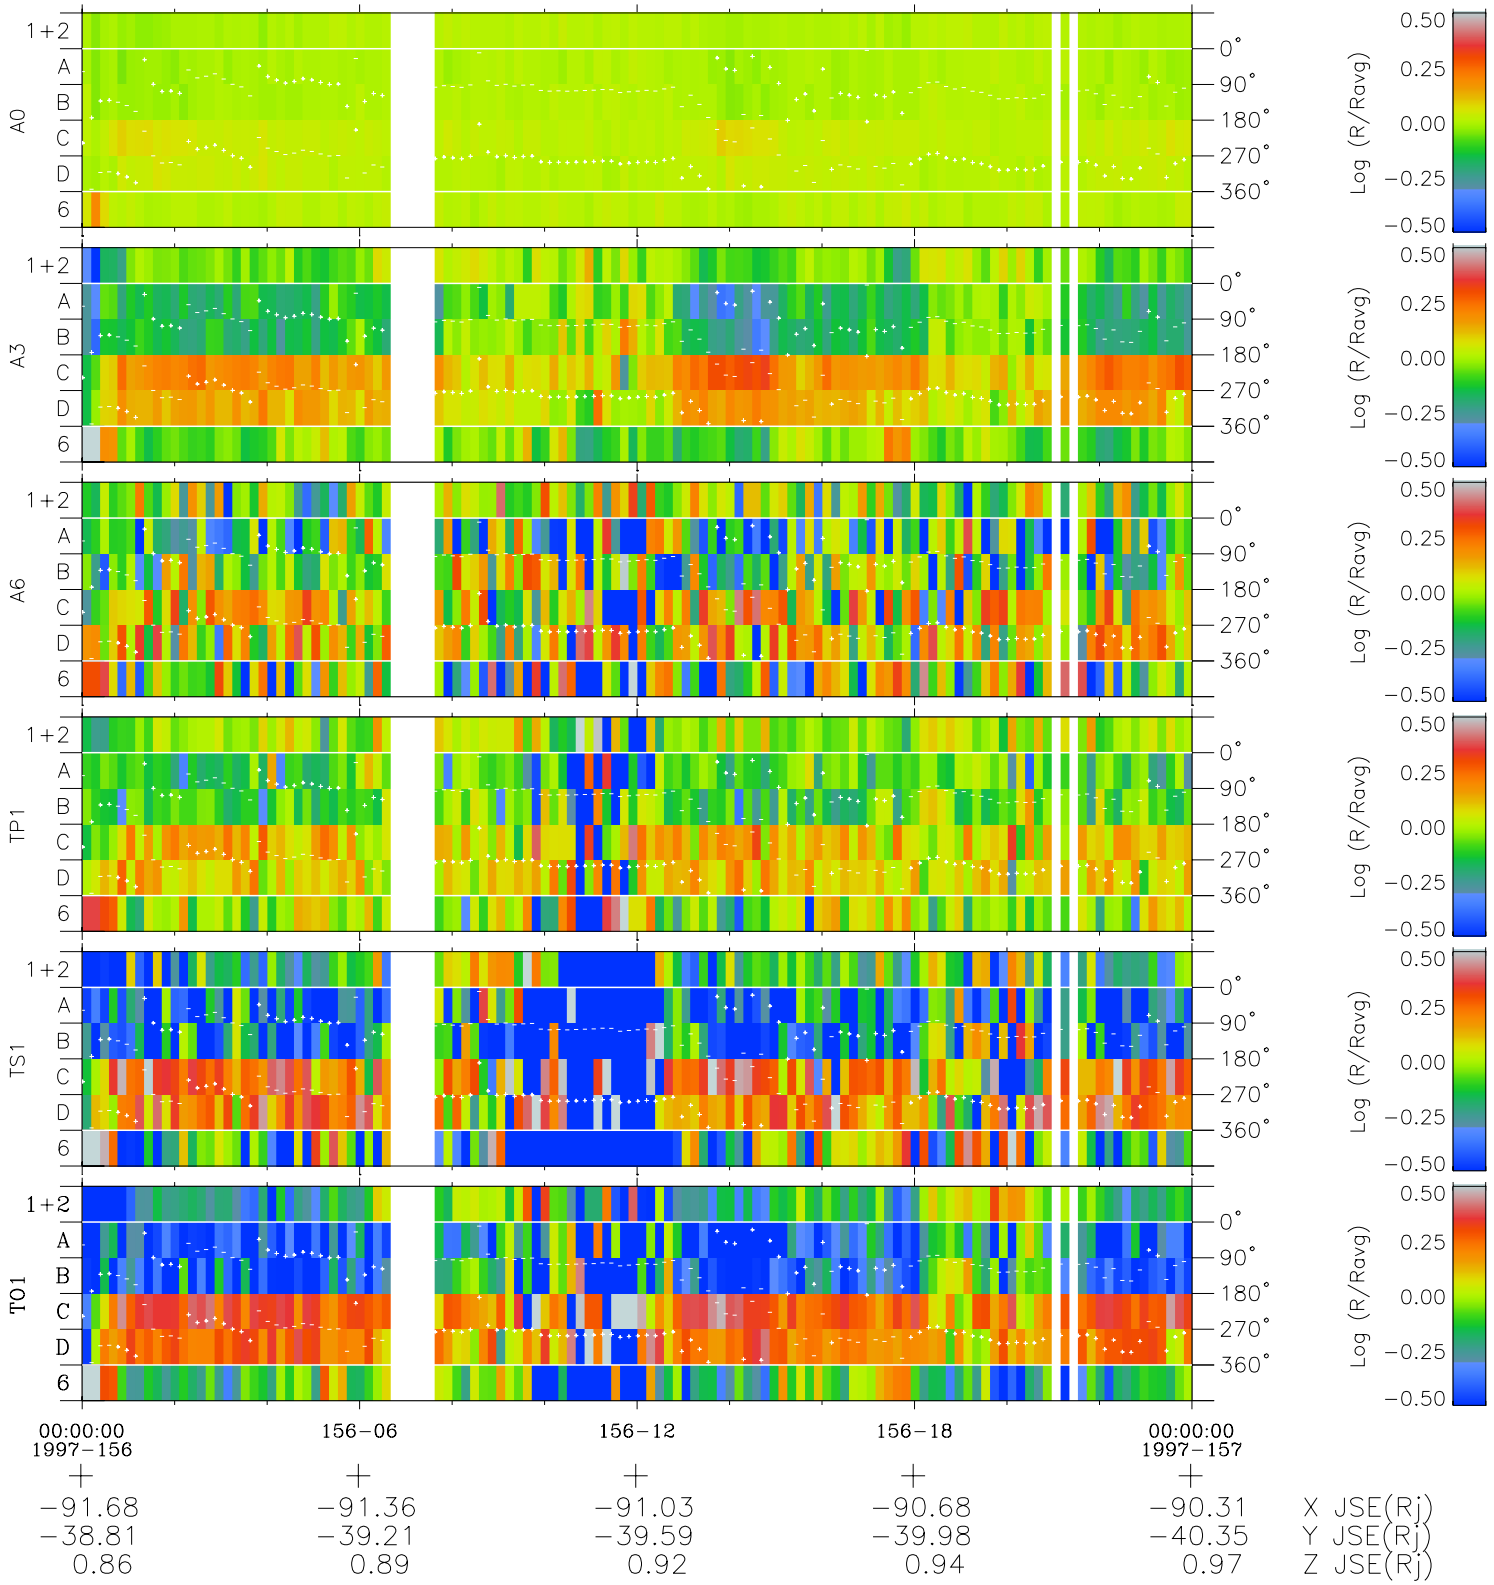

# Galileo EPD Real Time Azimuth Anisotropies 97156

Software Version: RTAZIM\_MEAN V 1.20  
 Data Production: 06-03-00  
 Plot Production: Sat Sep 15 09:50:36 2001  
 Color File: wondr3  
 Geofactor File: 1.1

◇ = Jupiter look direction  
 □ = Corotation look direction