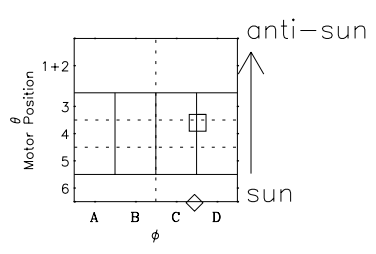

Galileo EPD Real Time Omni Spectrum 97155

Software Version: RTSPEC_OMNI V 1.20
 Data Production: 06-03-00
 Plot Production: Sat Sep 15 09:40:46 2001
 Color File: wondr3
 Geofactor File: 1.1

◇ = Jupiter look direction
 □ = Corotation look direction