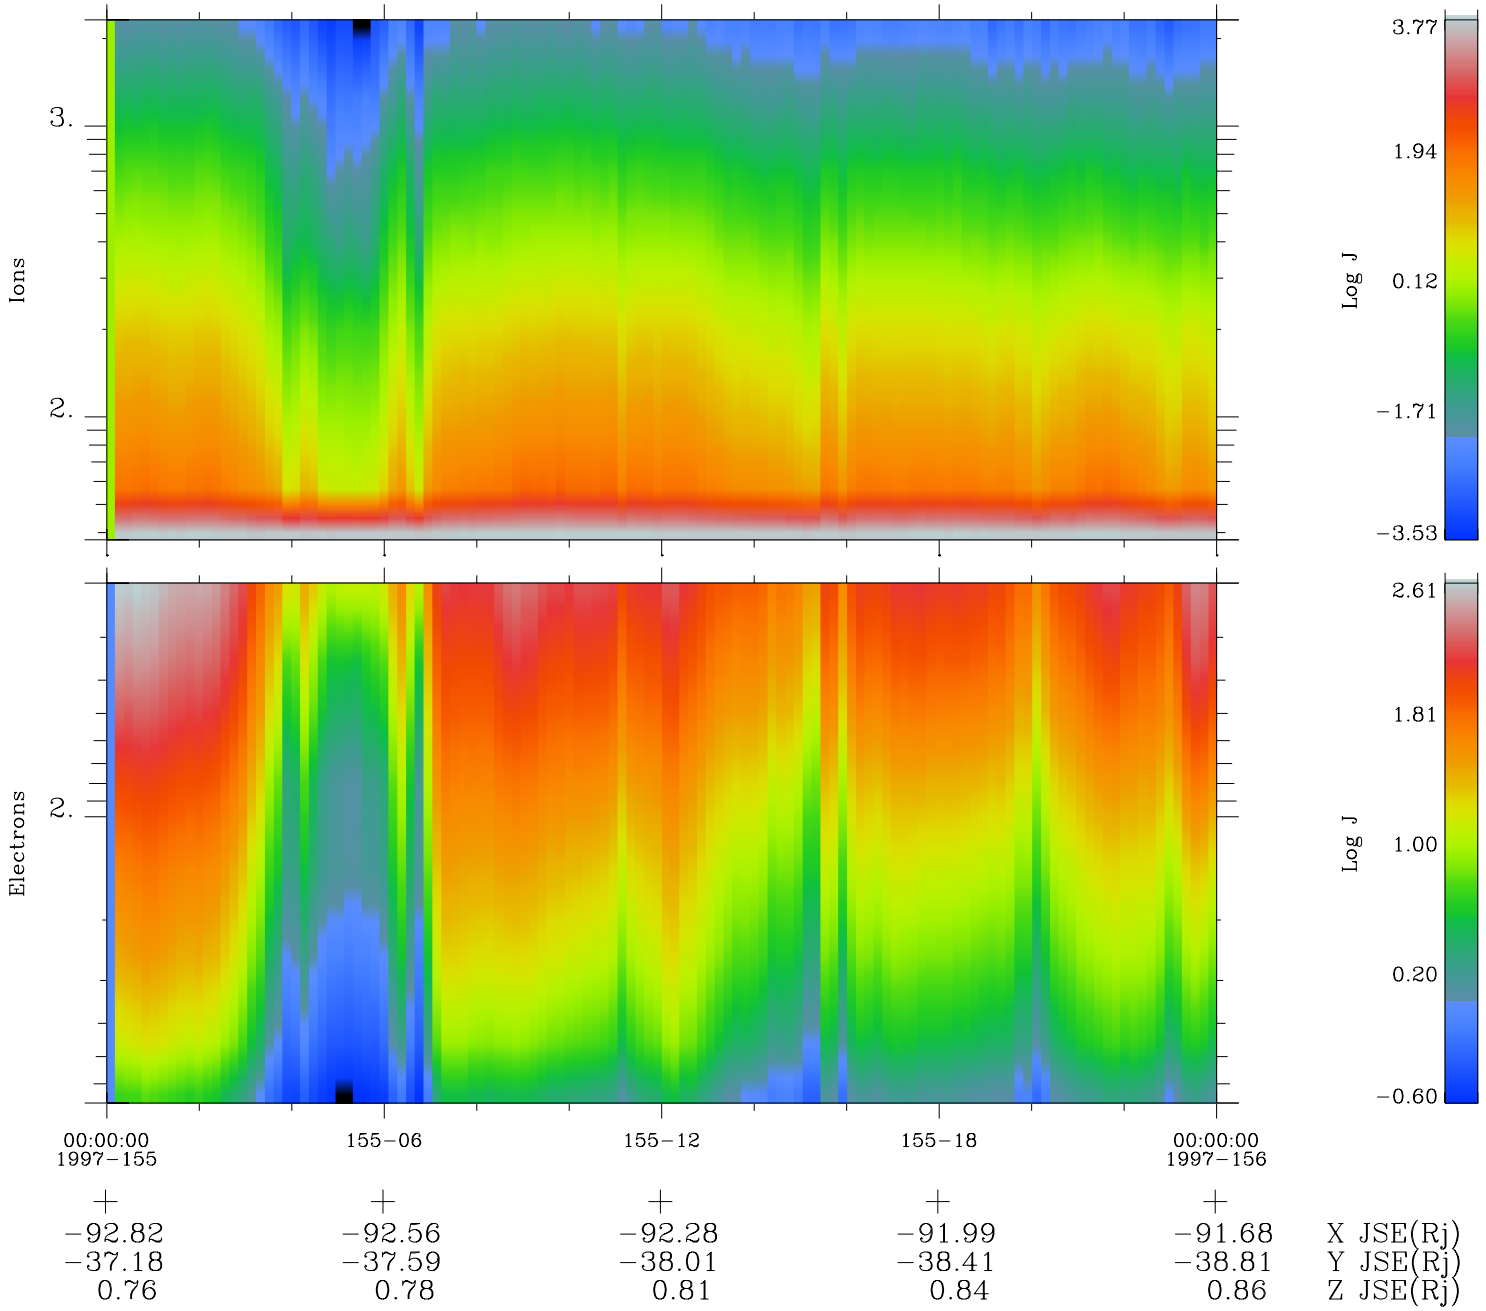

Galileo EPD Real Time Omni Spectrum 97155

Software Version: RTSPEC_OMNI V 1.20
 Data Production: 06-03-00
 Plot Production: Sat Sep 15 09:40:46 2001
 Color File: wondr3
 Geofactor File: 1.1

◇ = Jupiter look direction
 □ = Corotation look direction