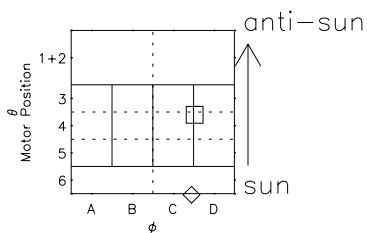

Galileo EPD Real Time R6 Electrons Spectra 97155

Software Version: RTSPEC_R6 V 1.20
 Data Production: 06-03-00
 Plot Production: Sat Sep 15 09:40:40 2001
 Color File: wondr3
 Geofactor File: 1.1

- ◇ = Jupiter look direction
- = Corotation look direction