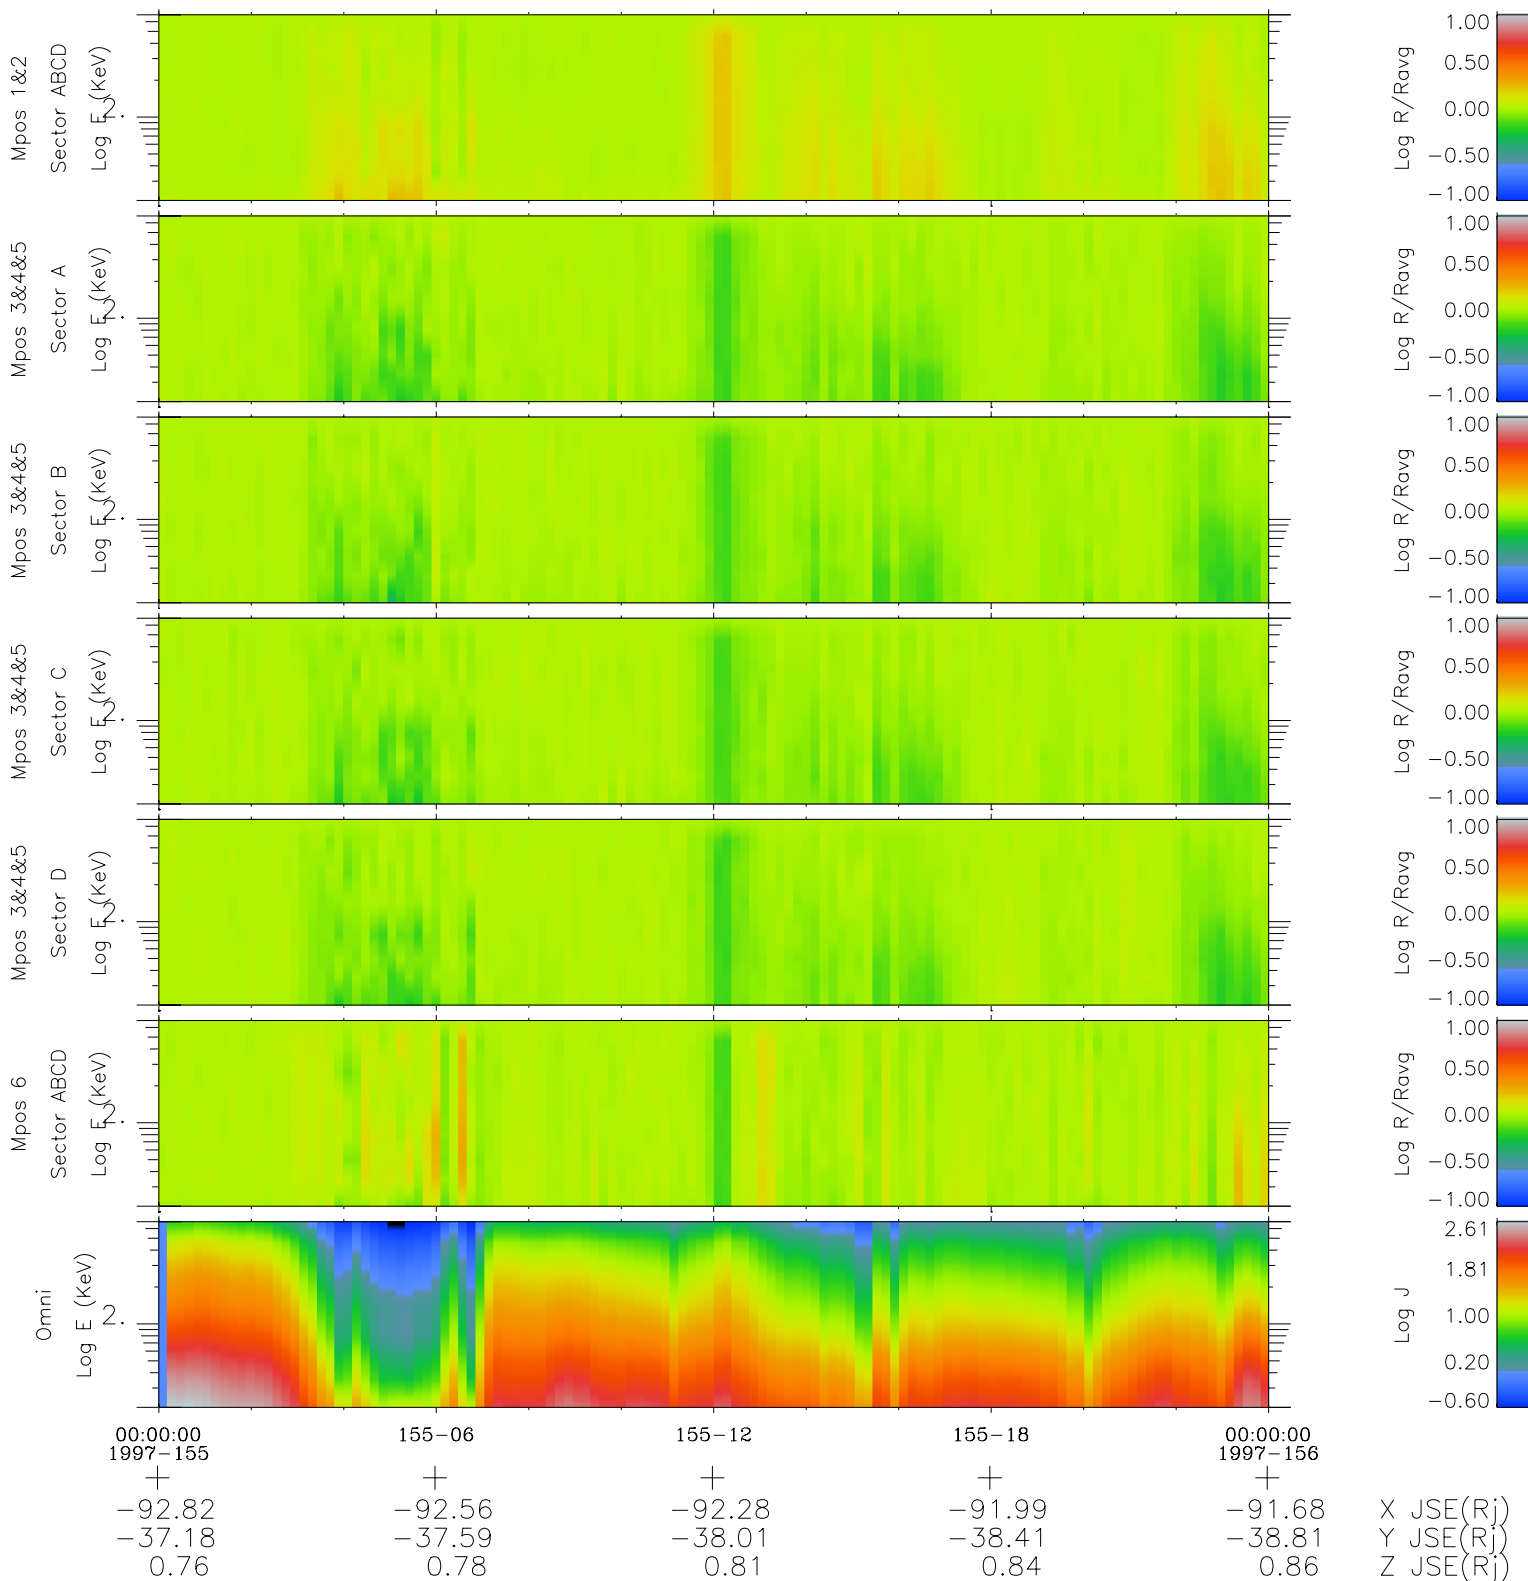

Galileo EPD Real Time R6 Electrons Spectra 97155

Software Version: RTSPEC_R6 V 1.20
 Data Production: 06-03-00
 Plot Production: Sat Sep 15 09:40:40 2001
 Color File: wondr3
 Geofactor File: 1.1

- ◇ = Jupiter look direction
- = Corotation look direction