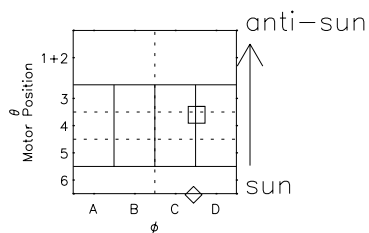

Galileo EPD Real Time R6 Ions Spectra 97155

Software Version: RTSPEC_R6 V 1.20
 Data Production: 06-03-00
 Plot Production: Sat Sep 15 09:40:33 2001
 Color File: wondr3
 Geofactor File: 1.1

- ◇ = Jupiter look direction
- = Corotation look direction