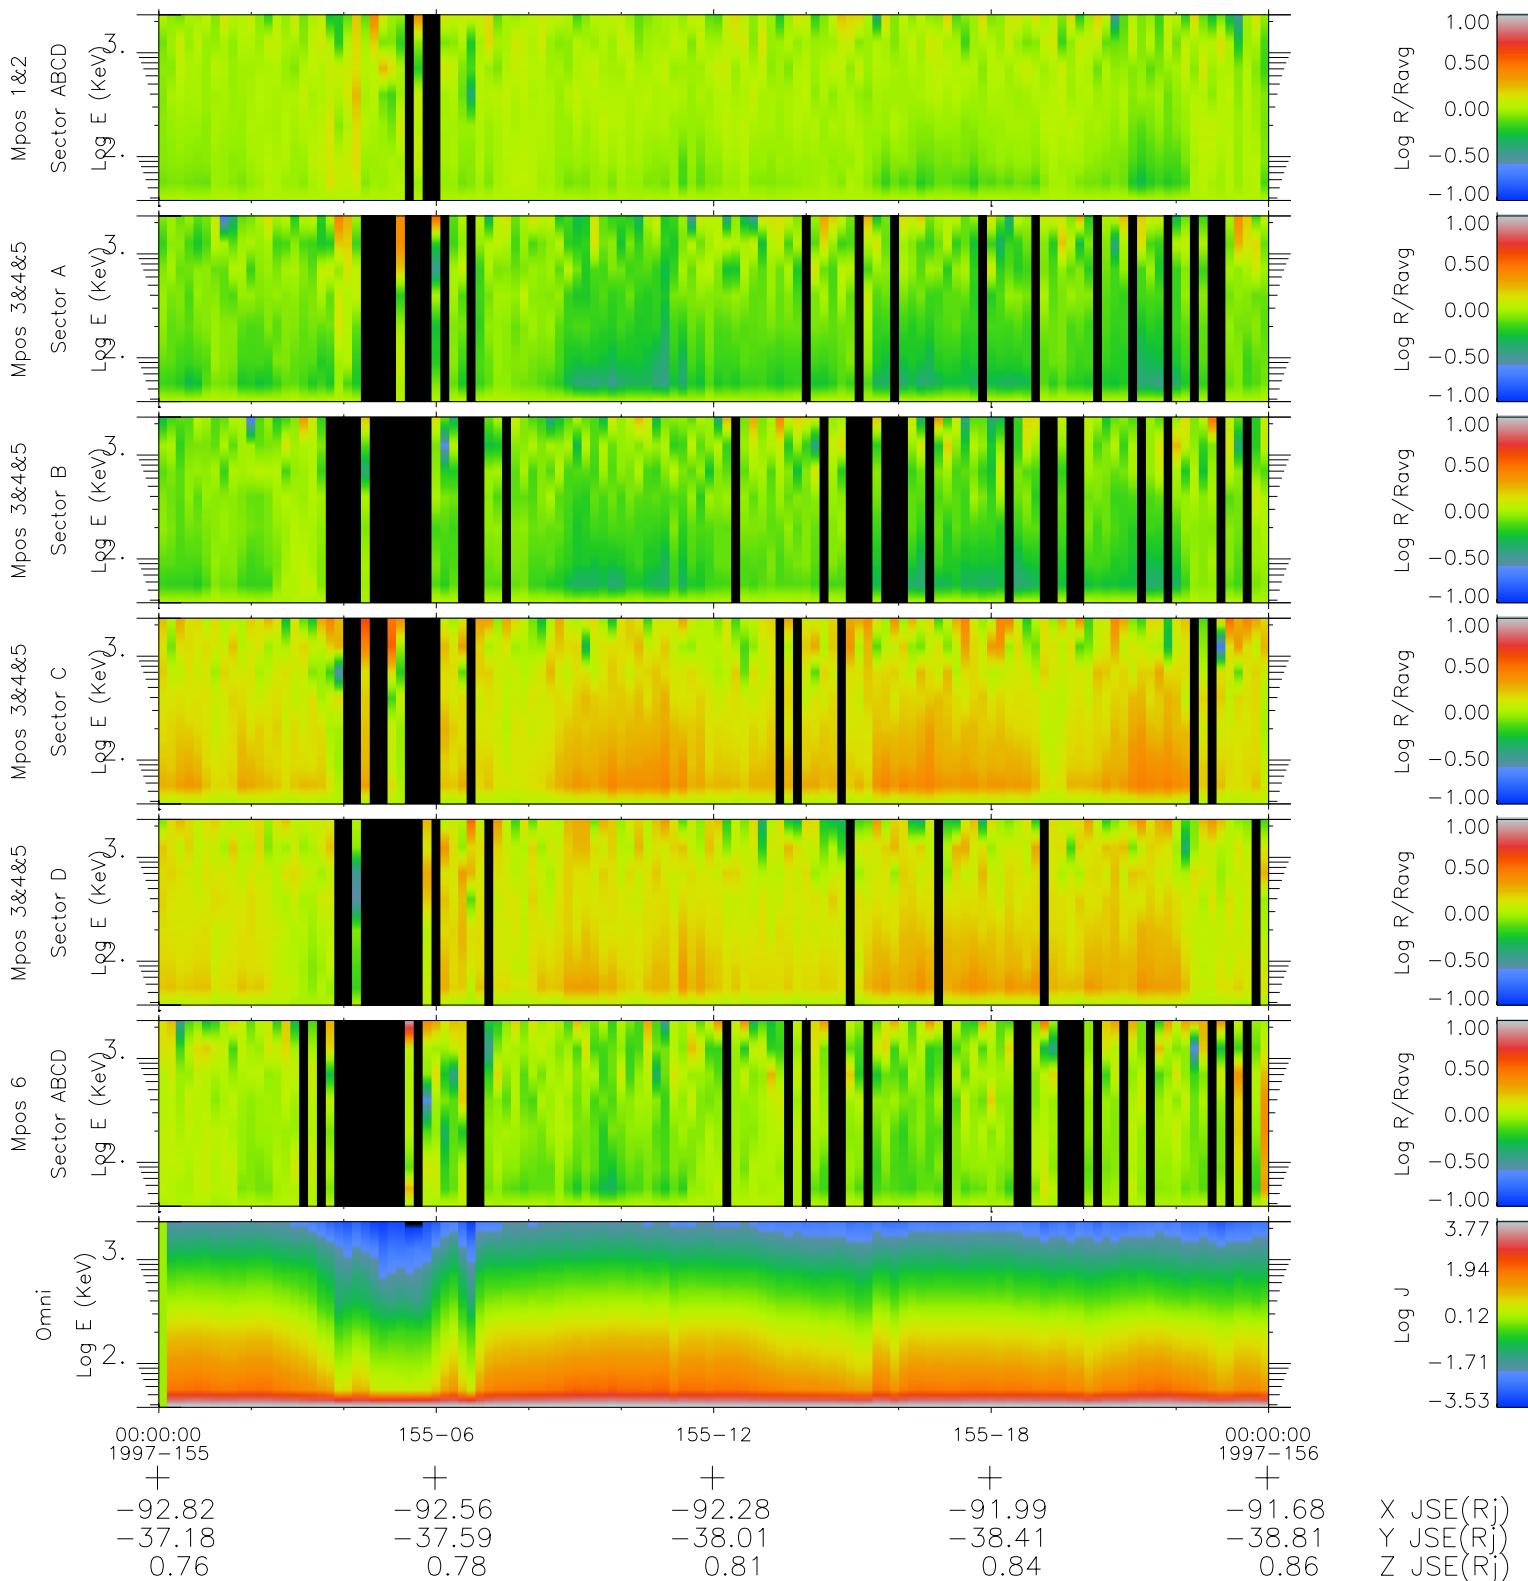

Galileo EPD Real Time R6 Ions Spectra 97155

Software Version: RTSPEC_R6 V 1.20
 Data Production: 06-03-00
 Plot Production: Sat Sep 15 09:40:33 2001
 Color File: wondr3
 Geofactor File: 1.1

- ◇ = Jupiter look direction
- = Corotation look direction