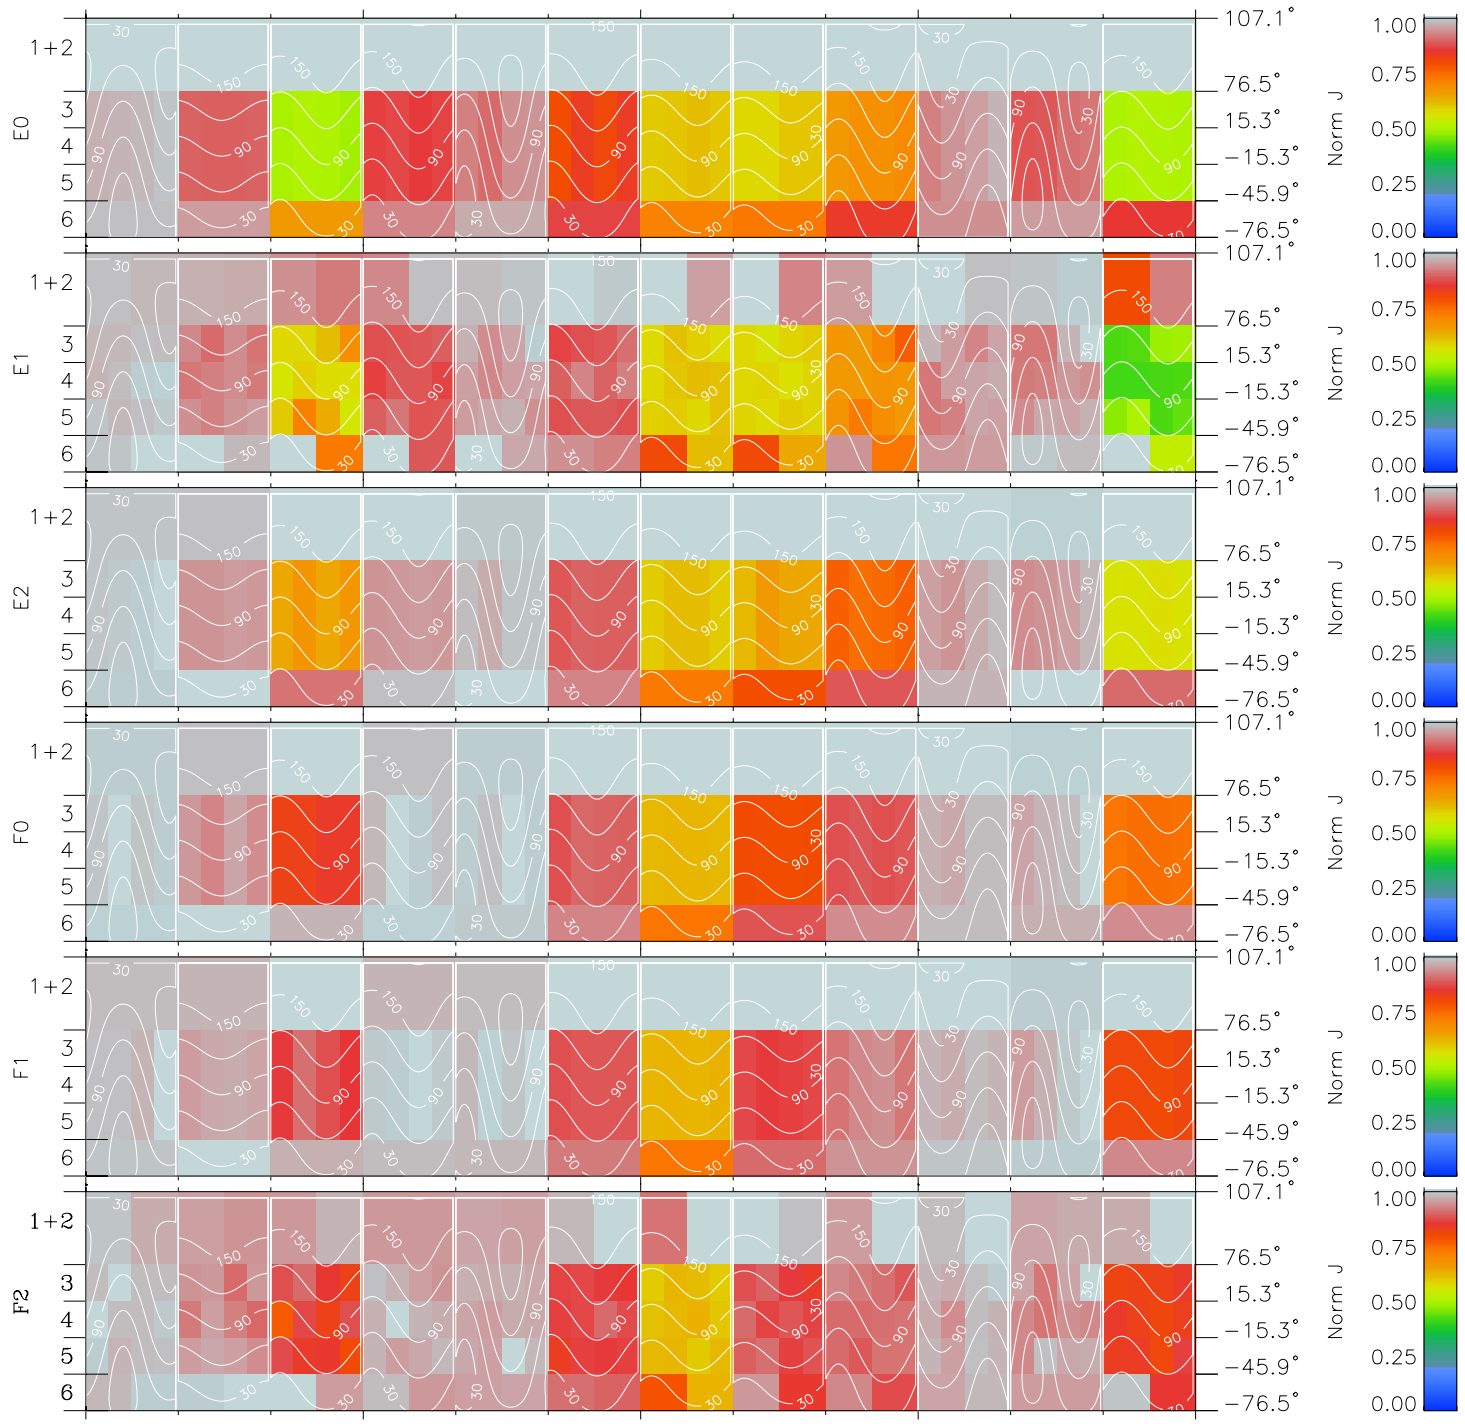

# Galileo EPD Real Time All-Sky Anisotropies 97155

Software Version: RTSKY\_NORM V 1.20  
 Data Production: 06-03-00  
 Plot Production: Sat Sep 15 09:41:33 2001  
 Color File: wondr3  
 Geofactor File: 1.1

00:00:00 1997-155	155-06	155-12	155-18	00:00:00 1997-156	X JSE(R <sub>j</sub> )	Y JSE(R <sub>j</sub> )	Z JSE(R <sub>j</sub> )
+	+	+	+	+			
-92.82	-92.56	-92.28	-91.99	-91.68			
-37.18	-37.59	-38.01	-38.41	-38.81			
0.76	0.78	0.81	0.84	0.86			

- ◇ = Jupiter look direction
- = Corotation look direction