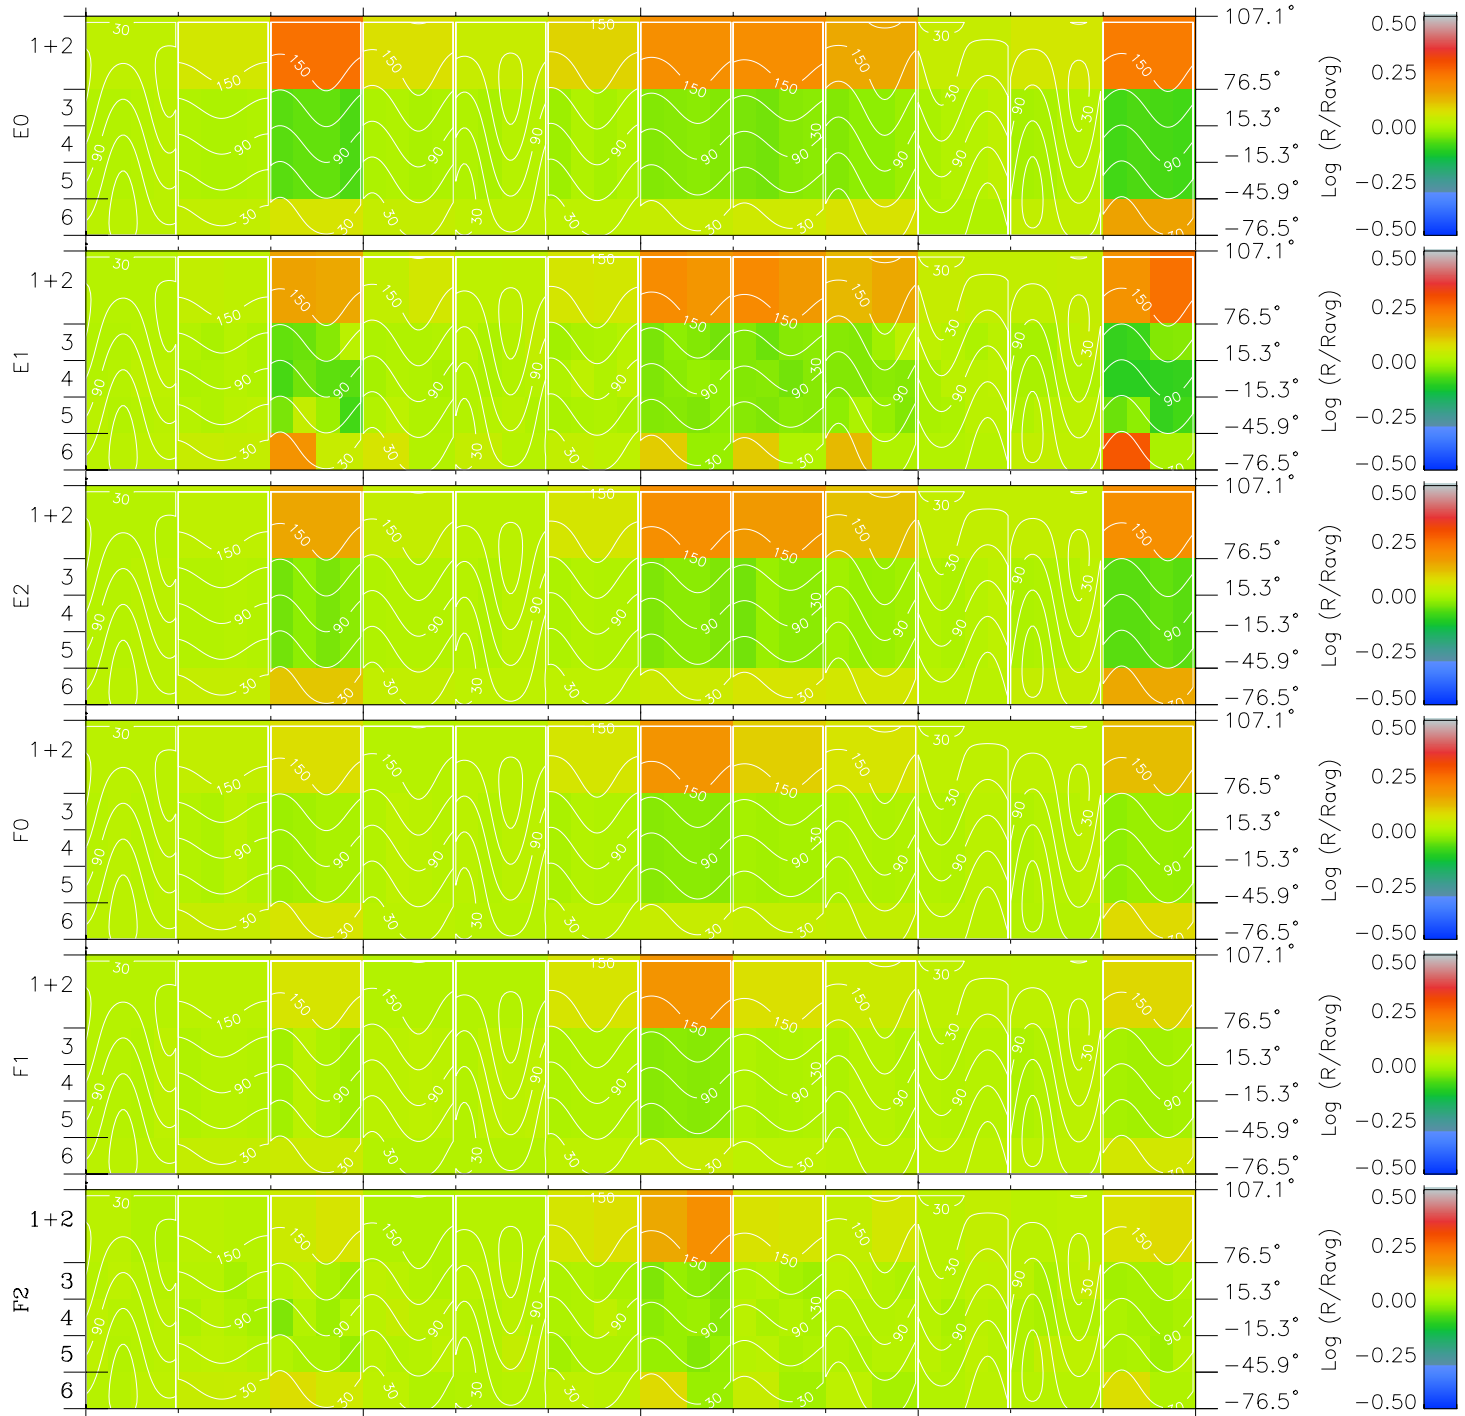

Galileo EPD Real Time All-Sky Anisotropies 97155

Software Version: RTSKY_MEAN V 1.20
 Data Production: 06-03-00
 Plot Production: Sat Sep 15 09:41:02 2001
 Color File: wondr3
 Geofactor File: 1.1

00:00:00 1997-155	155-06	155-12	155-18	00:00:00 1997-156	X JSE(R _j)
+ -92.82 -37.18 0.76	+ -92.56 -37.59 0.78	+ -92.28 -38.01 0.81	+ -91.99 -38.41 0.84	+ -91.68 -38.81 0.86	Y JSE(R _j)
					Z JSE(R _j)

- ◇ = Jupiter look direction
- = Corotation look direction