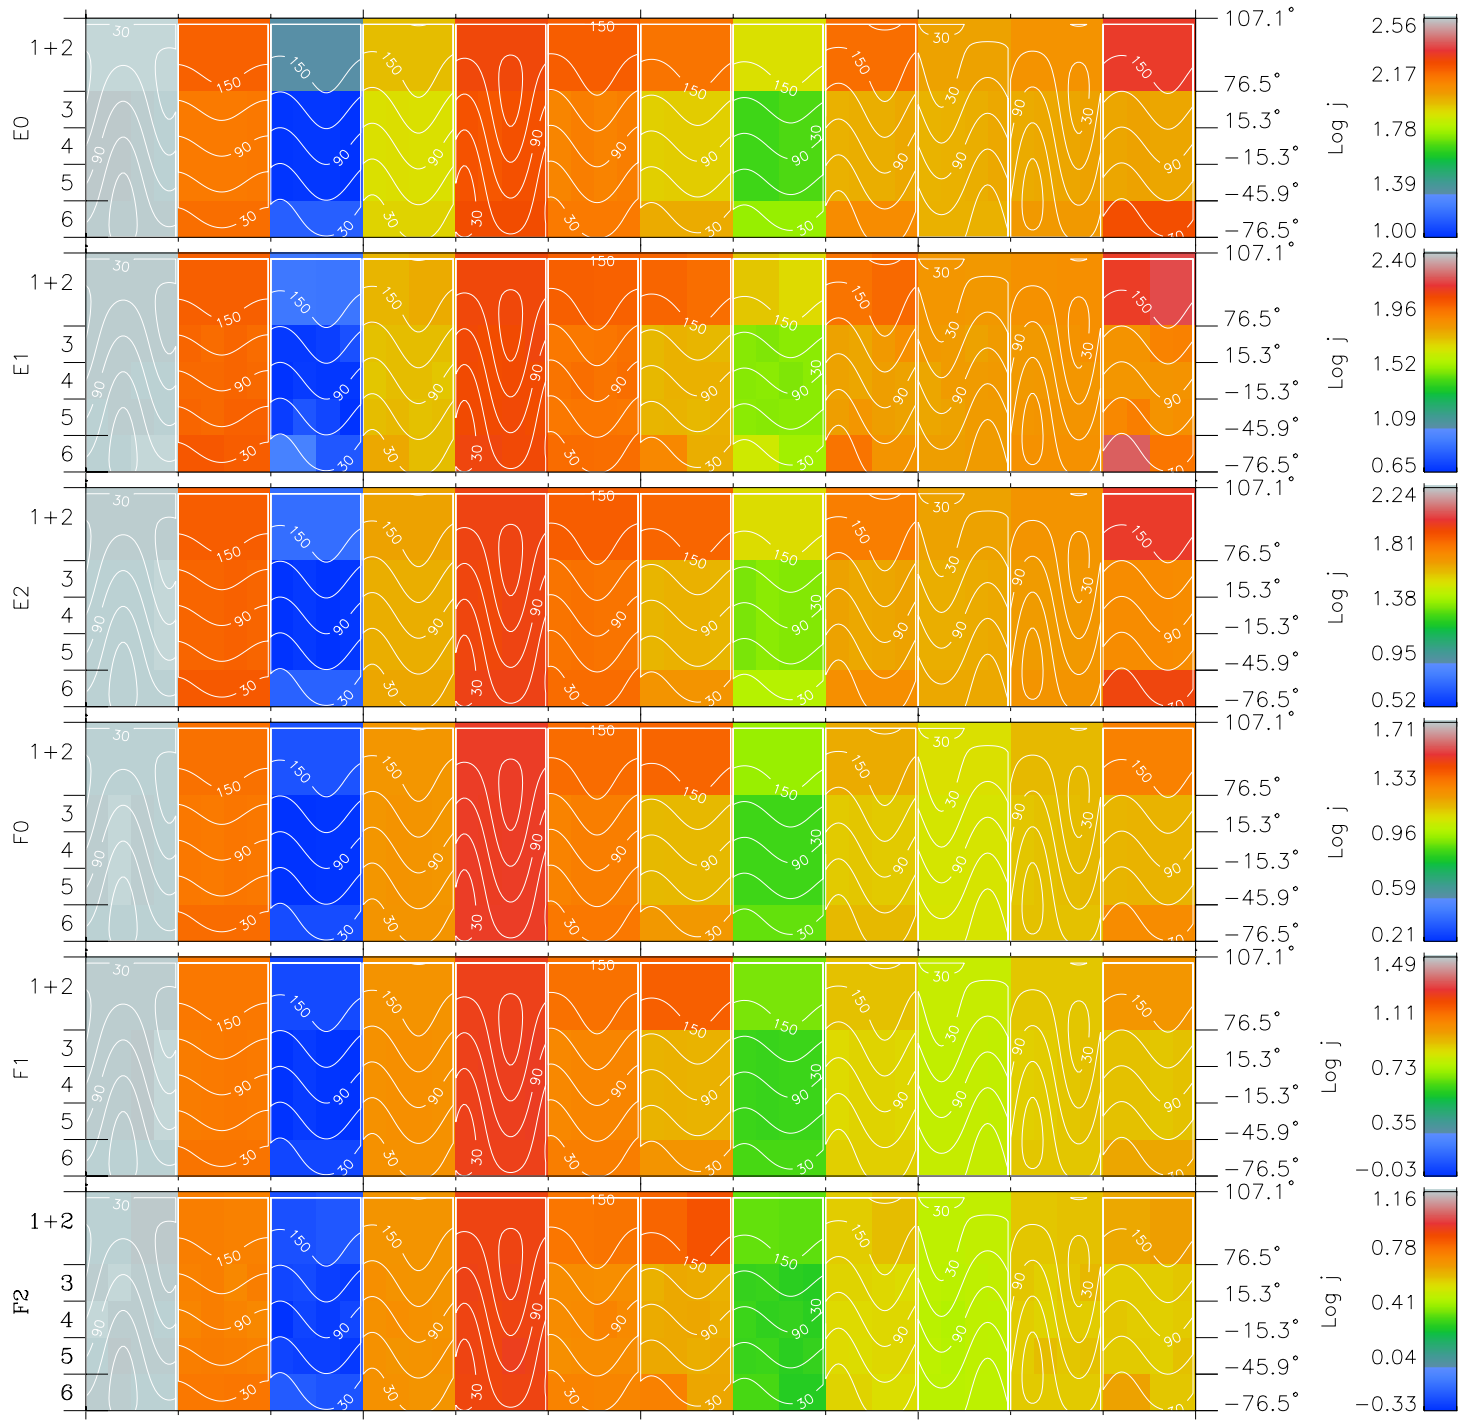

Galileo EPD Real Time All-Sky Anisotropies 97155

Software Version: RTSKY_FLUX V 1.20
 Data Production: 06-03-00
 Plot Production: Sat Sep 15 09:41:17 2001
 Color File: wondr3
 Geofactor File: 1.1

00:00:00 1997-155	155-06	155-12	155-18	00:00:00 1997-156	
+	+	+	+	+	
-92.82	-92.56	-92.28	-91.99	-91.68	X JSE(R _j)
-37.18	-37.59	-38.01	-38.41	-38.81	Y JSE(R _j)
0.76	0.78	0.81	0.84	0.86	Z JSE(R _j)

- ◇ = Jupiter look direction
- = Corotation look direction