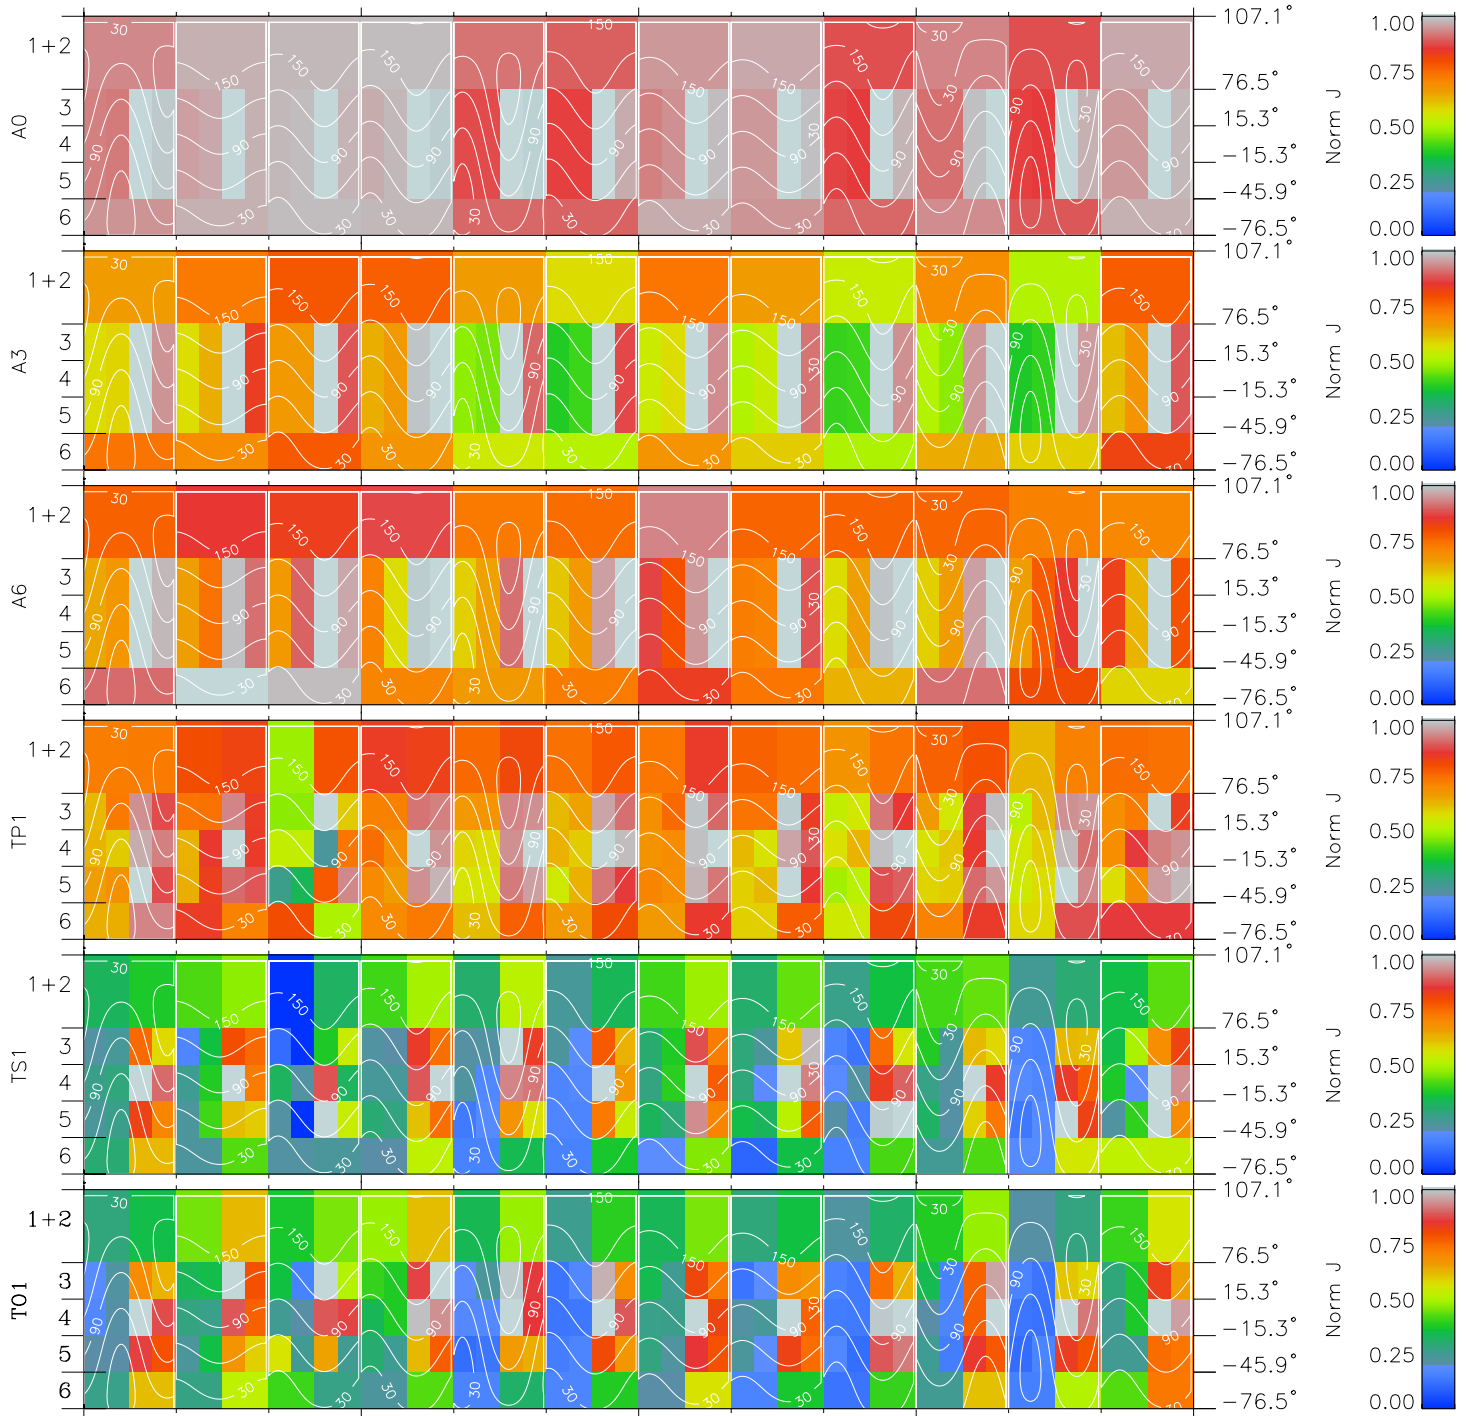

# Galileo EPD Real Time All-Sky Anisotropies 97155

Software Version: RTSKY\_NORM V 1.20  
 Data Production: 06-03-00  
 Plot Production: Sat Sep 15 09:41:25 2001  
 Color File: wondr3  
 Geofactor File: 1.1

00:00:00 1997-155	155-06	155-12	155-18	00:00:00 1997-156	X JSE(R <sub>j</sub> )
+	+	+	+	+	Y JSE(R <sub>j</sub> )
-92.82	-92.56	-92.28	-91.99	-91.68	Z JSE(R <sub>j</sub> )
-37.18	-37.59	-38.01	-38.41	-38.81	
0.76	0.78	0.81	0.84	0.86	

- ◇ = Jupiter look direction
- = Corotation look direction