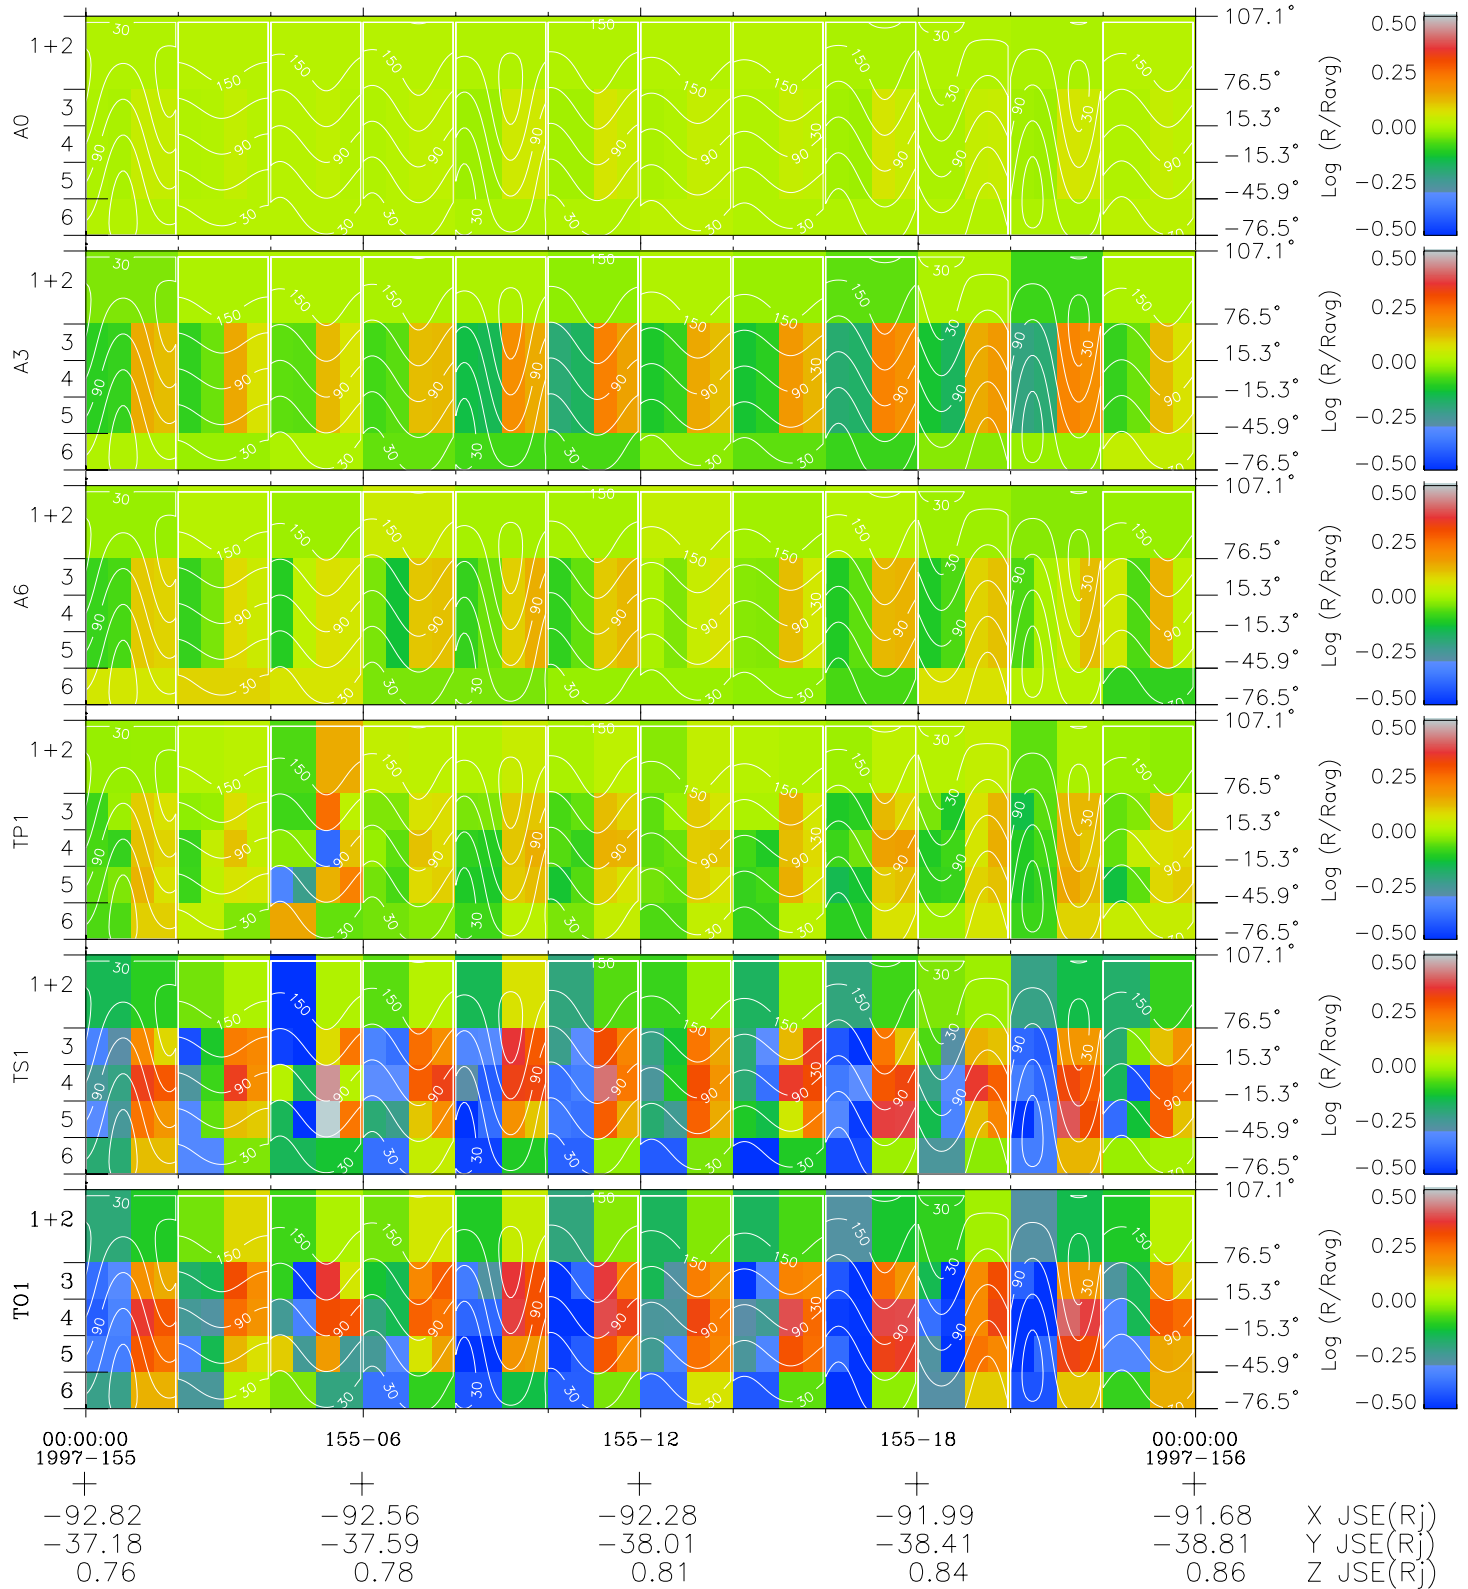

# Galileo EPD Real Time All-Sky Anisotropies 97155

Software Version: RTSKY\_MEAN V 1.20  
 Data Production: 06-03-00  
 Plot Production: Sat Sep 15 09:40:55 2001  
 Color File: wondr3  
 Geofactor File: 1.1

- ◇ = Jupiter look direction
- = Corotation look direction