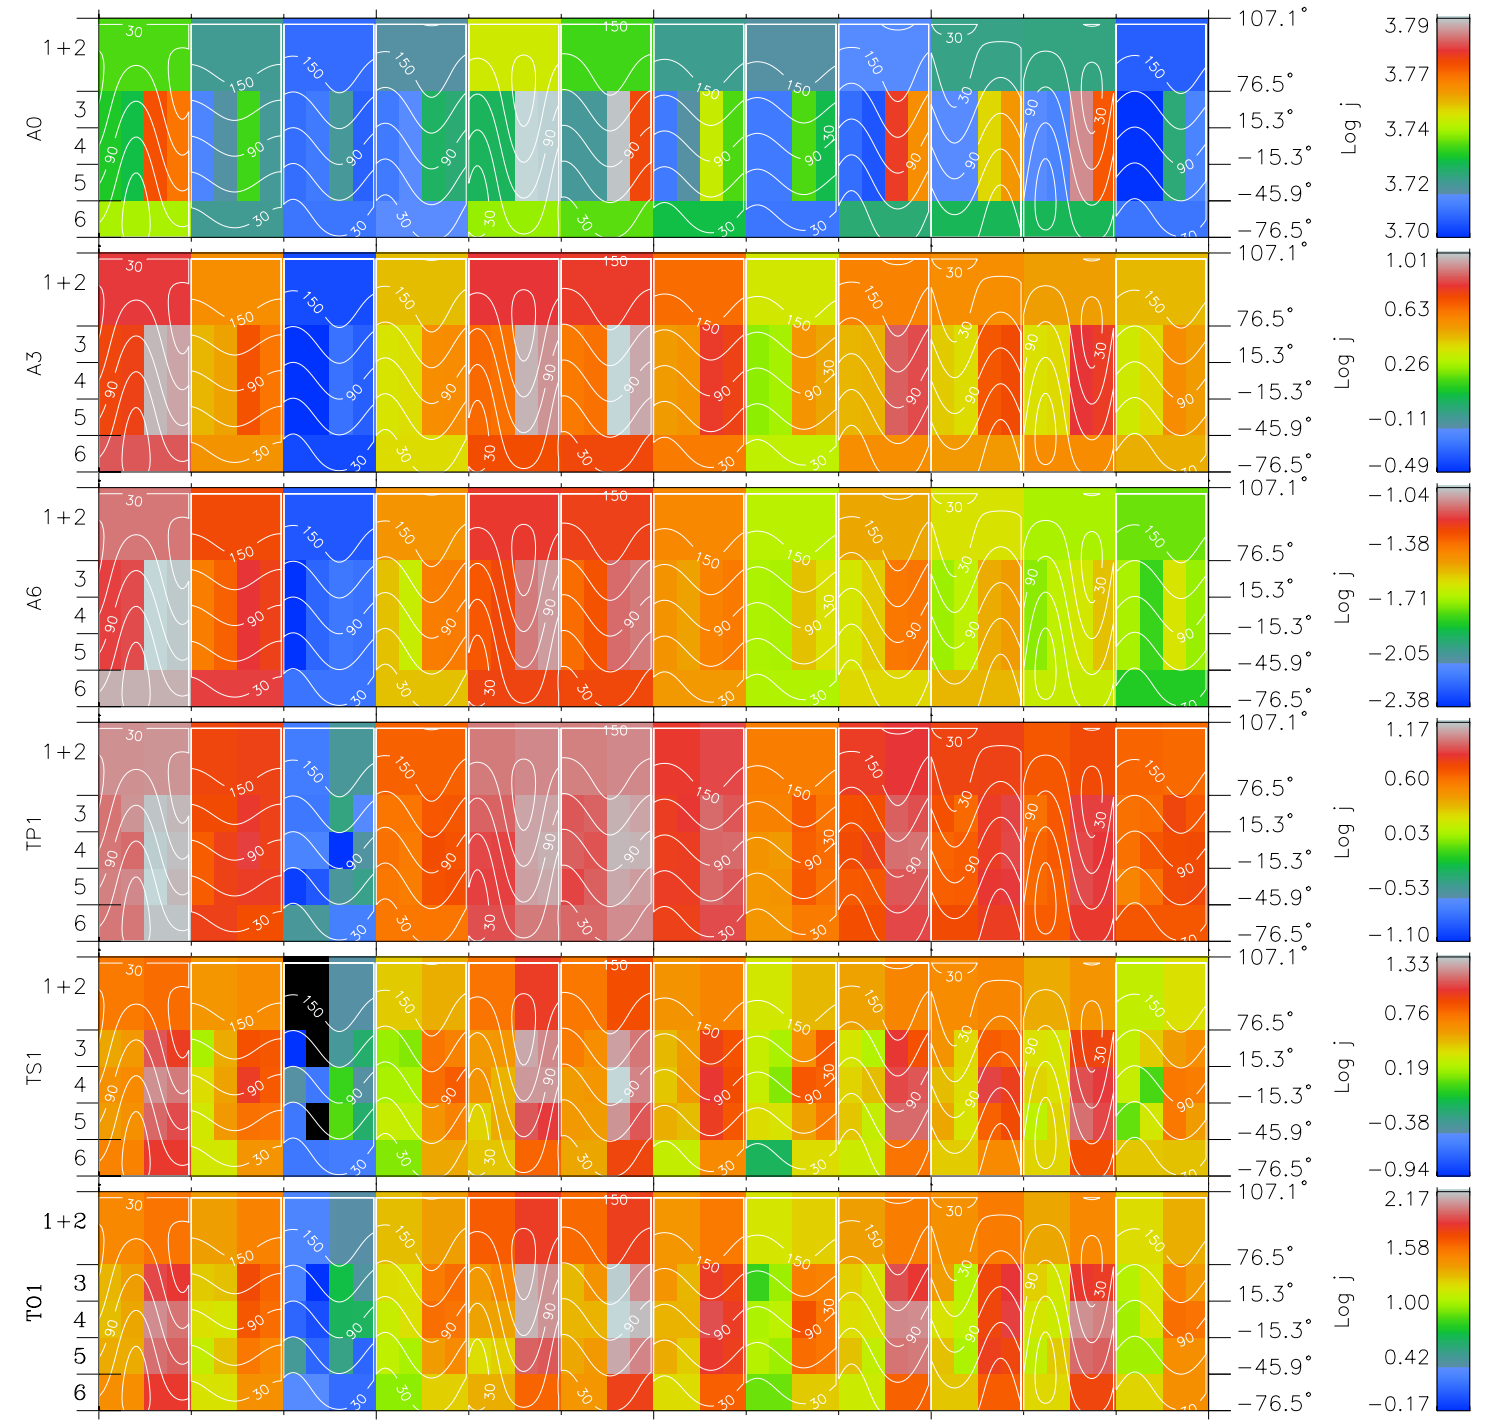

Galileo EPD Real Time All-Sky Anisotropies 97155

Software Version: RTSKY_FLUX V 1.20
 Data Production: 06-03-00
 Plot Production: Sat Sep 15 09:41:10 2001
 Color File: wondr3
 Geofactor File: 1.1

00:00:00 1997-155	155-06	155-12	155-18	00:00:00 1997-156	X JSE(R _j)
+ -92.82	+ -92.56	+ -92.28	+ -91.99	+ -91.68	Y JSE(R _j)
-37.18	-37.59	-38.01	-38.41	-38.81	Z JSE(R _j)
0.76	0.78	0.81	0.84	0.86	

- ◇ = Jupiter look direction
- = Corotation look direction