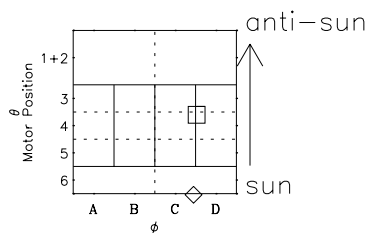

Galileo EPD Real-Time Omni 97155

Software Version: RTLINE_OMNI V 1.20
Data Production: 06-03-00
Plot Production: Sat Sep 15 09:42:52 2001

◇ = Jupiter look direction
□ = Corotation look direction