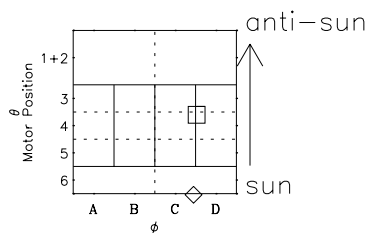

# Galileo EPD Real-Time Omni 97155

Software Version: RTLINE\_OMNI V 1.20  
Data Production: 06-03-00  
Plot Production: Sat Sep 15 09:42:52 2001

- ◇ = Jupiter look direction
- = Corotation look direction