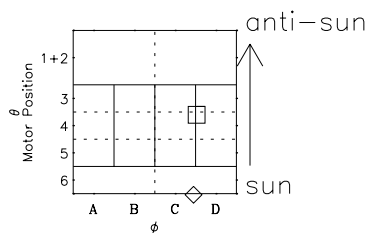

Galileo EPD Real-Time Omni 97155

Software Version: RTLINE_OMNI V 1.20
Data Production: 06-03-00
Plot Production: Sat Sep 15 09:42:50 2001

- ◇ = Jupiter look direction
- = Corotation look direction