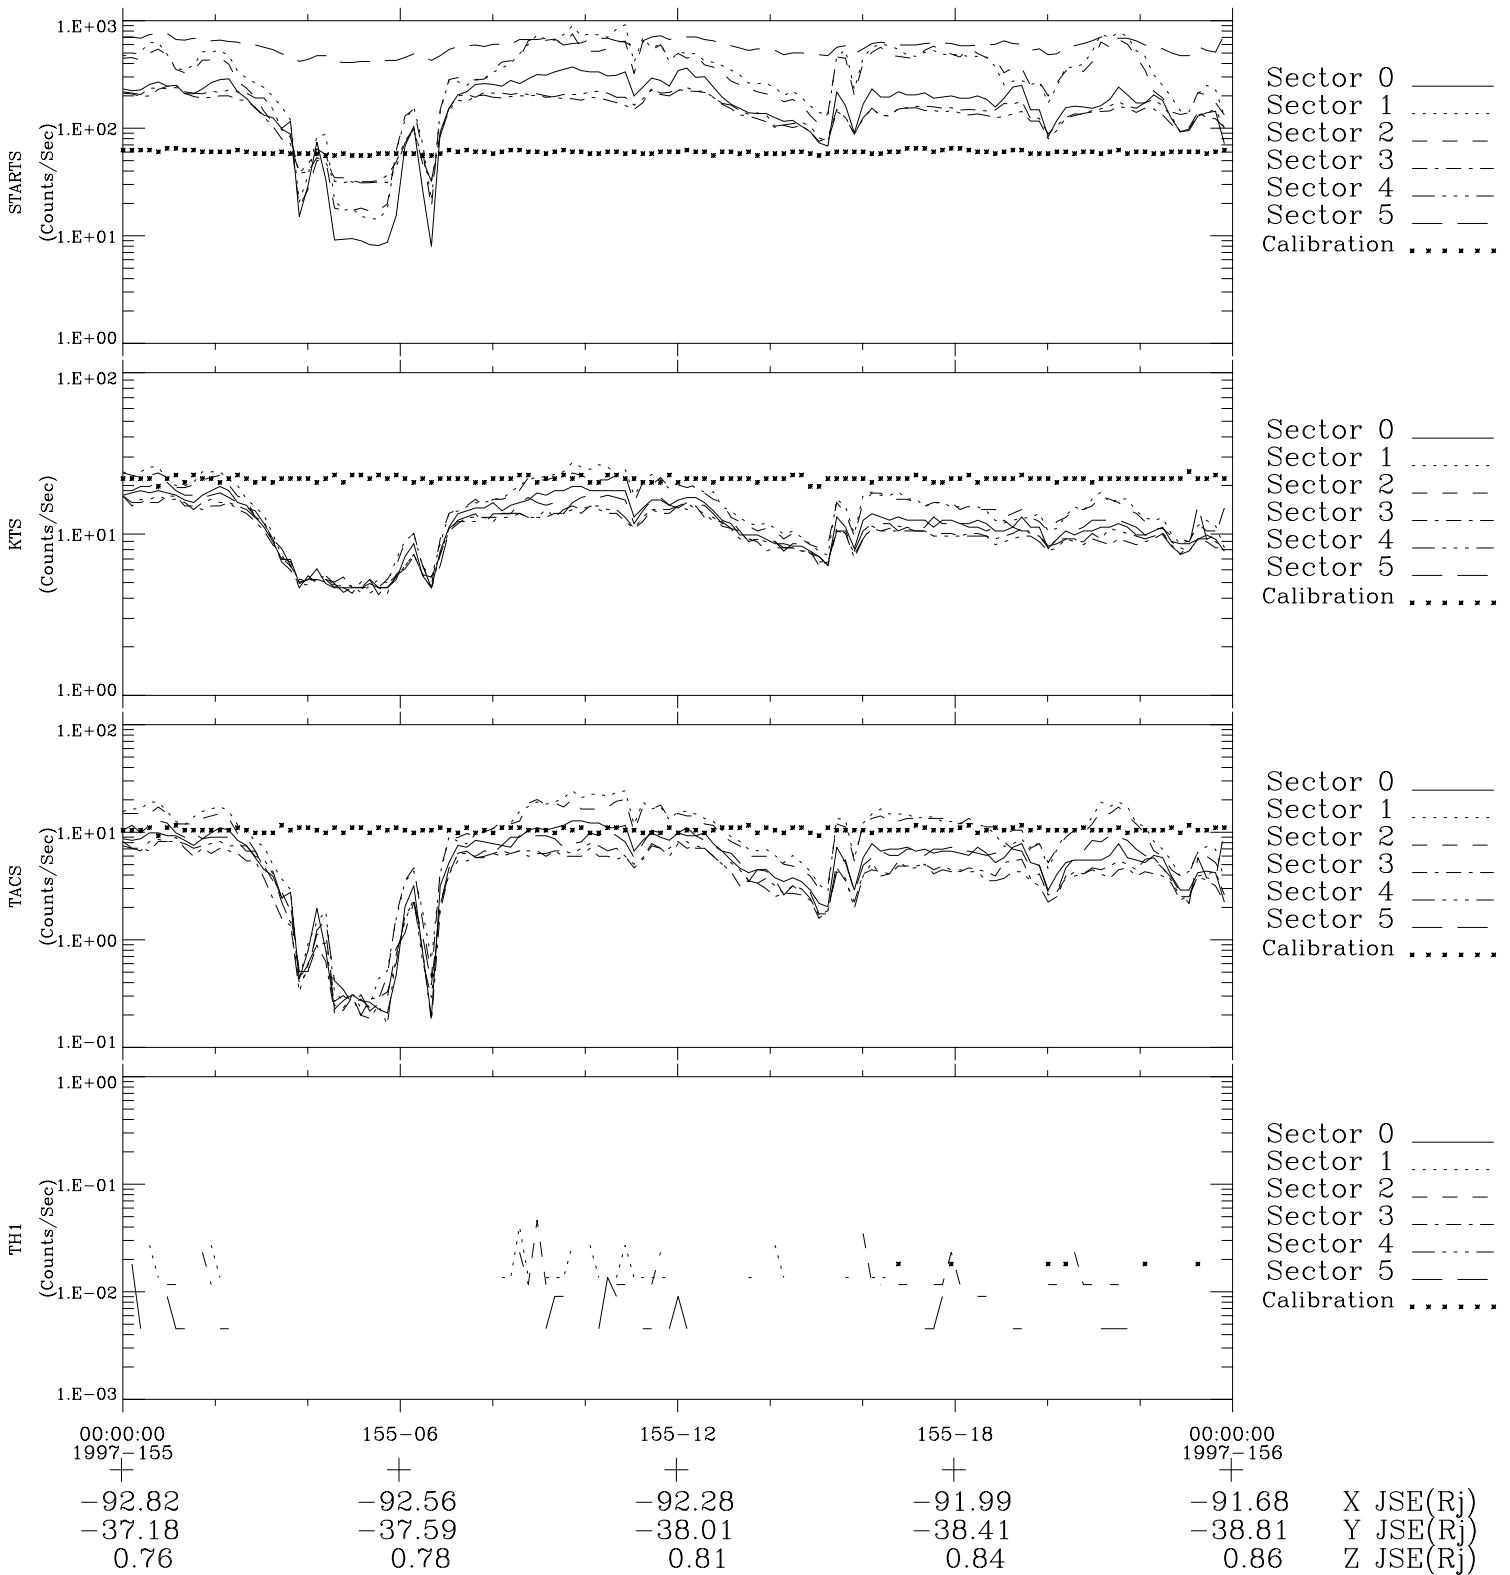

Galileo EPD Real-Time Six-Sector 97155

Software Version: RTLINE_R6 V 1.20
Data Production: 06-03-00
Plot Production: Sat Sep 15 09:43:00 2001

◇ = Jupiter look direction
□ = Corotation look direction