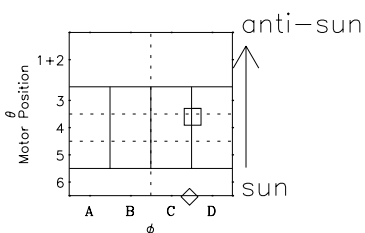

Galileo EPD Real-Time Six-Sector 97155

Software Version: RTLINE_R6 V 1.20
Data Production: 06-03-00
Plot Production: Sat Sep 15 09:43:00 2001

◇ = Jupiter look direction
□ = Corotation look direction