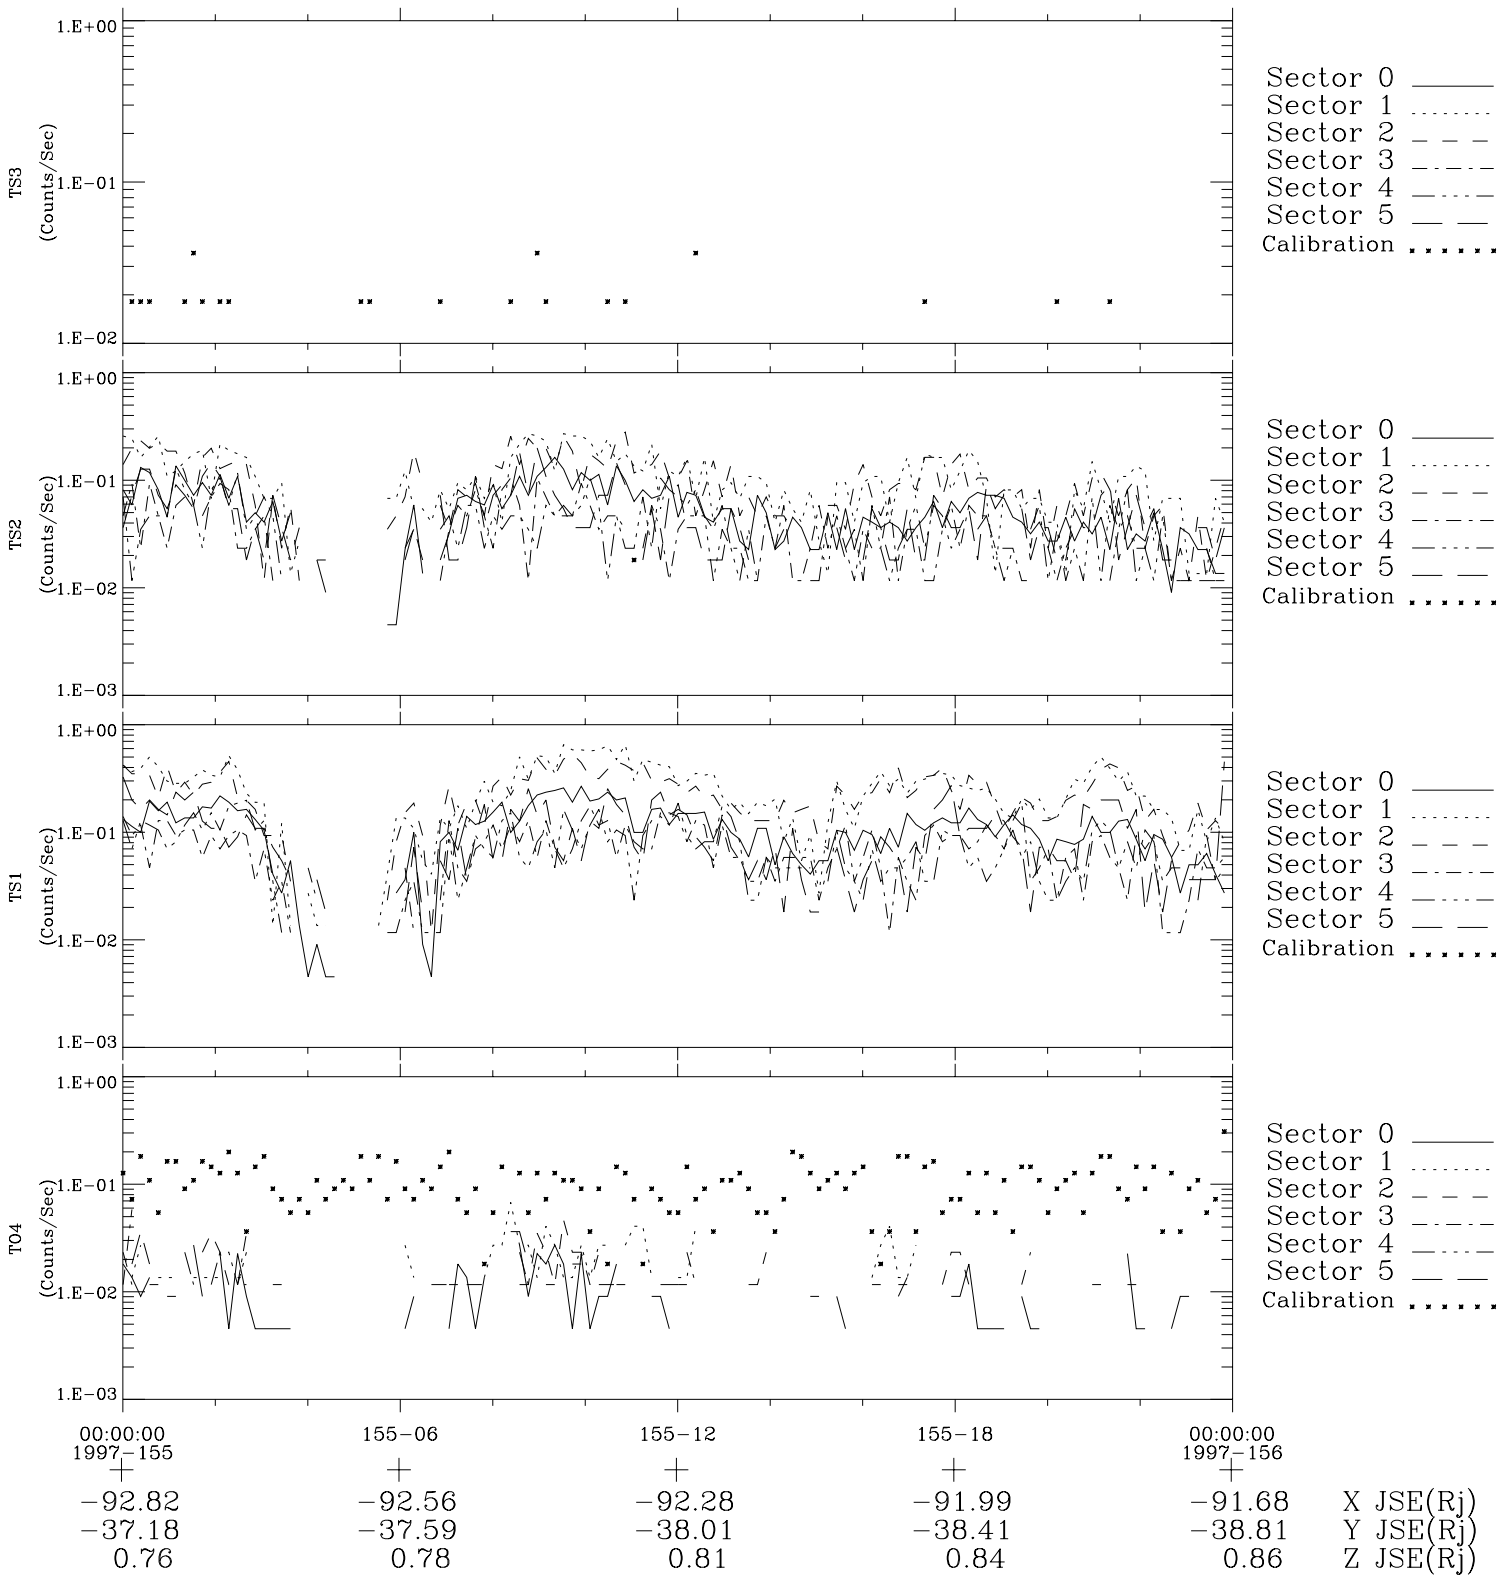

# Galileo EPD Real-Time Six-Sector 97155

Software Version: RTLINE\_R6 V 1.20  
Data Production: 06-03-00  
Plot Production: Sat Sep 15 09:42:59 2001

◇ = Jupiter look direction  
□ = Corotation look direction