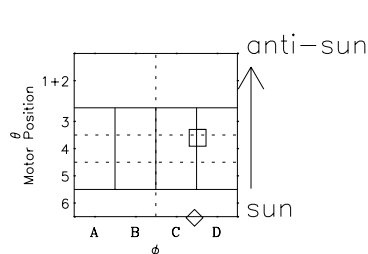

# Galileo EPD Real-Time Six-Sector 97155

Software Version: RTLINE\_R6 V 1.20  
Data Production: 06-03-00  
Plot Production: Sat Sep 15 09:42:59 2001

◇ = Jupiter look direction  
□ = Corotation look direction