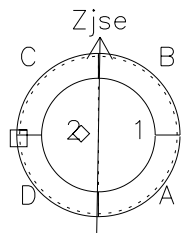

# Galileo EPD Real-Time Six-Sector 97155

Software Version: RTLINE\_R6 V 1.20  
Data Production: 06-03-00  
Plot Production: Sat Sep 15 09:42:59 2001

◇ = Jupiter look direction  
□ = Corotation look direction