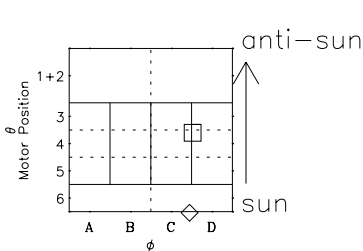

# Galileo EPD Real-Time Six-Sector 97155

Software Version: RTLINE\_R6 V 1.20  
Data Production: 06-03-00  
Plot Production: Sat Sep 15 09:42:59 2001

◇ = Jupiter look direction  
□ = Corotation look direction