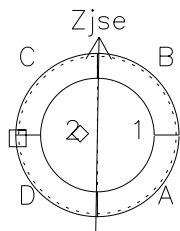

# Galileo EPD Real-Time Six-Sector 97155

Software Version: RTLINE\_R6 V 1.20  
Data Production: 06-03-00  
Plot Production: Sat Sep 15 09:42:59 2001

◇ = Jupiter look direction  
□ = Corotation look direction