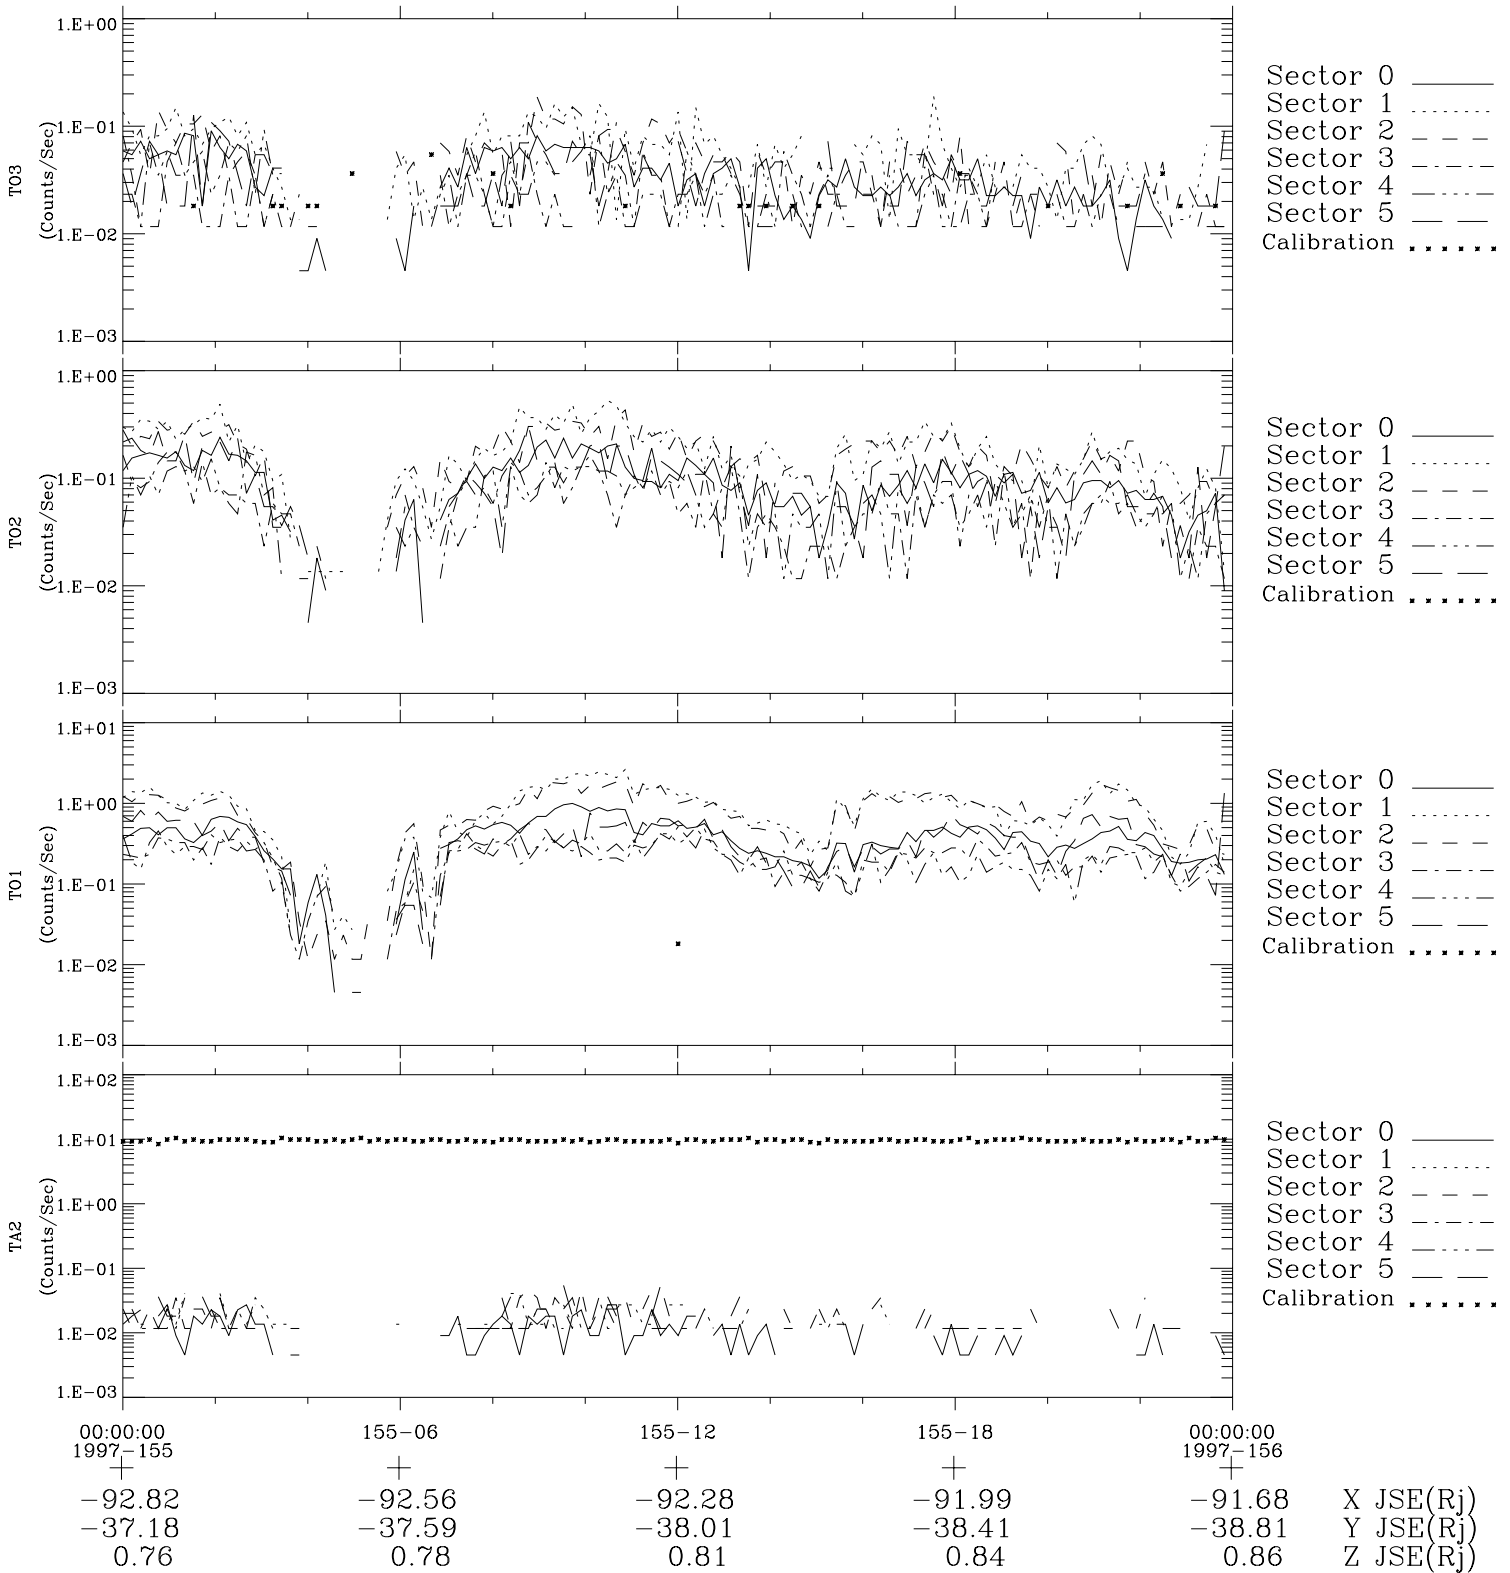

# Galileo EPD Real-Time Six-Sector 97155

Software Version: RTLINE\_R6 V 1.20  
Data Production: 06-03-00  
Plot Production: Sat Sep 15 09:42:59 2001

◇ = Jupiter look direction  
□ = Corotation look direction