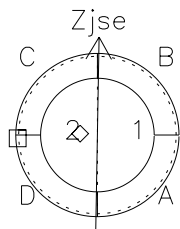

# Galileo EPD Real-Time Six-Sector 97155

Software Version: RTLINE\_R6 V 1.20  
Data Production: 06-03-00  
Plot Production: Sat Sep 15 09:42:58 2001

◇ = Jupiter look direction  
□ = Corotation look direction