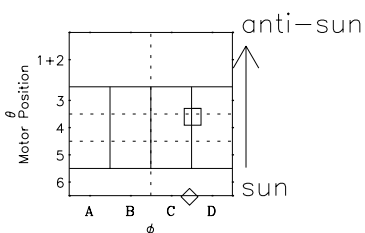

# Galileo EPD Real-Time Six-Sector 97155

Software Version: RTLINE\_R6 V 1.20  
Data Production: 06-03-00  
Plot Production: Sat Sep 15 09:42:58 2001

◇ = Jupiter look direction  
□ = Corotation look direction