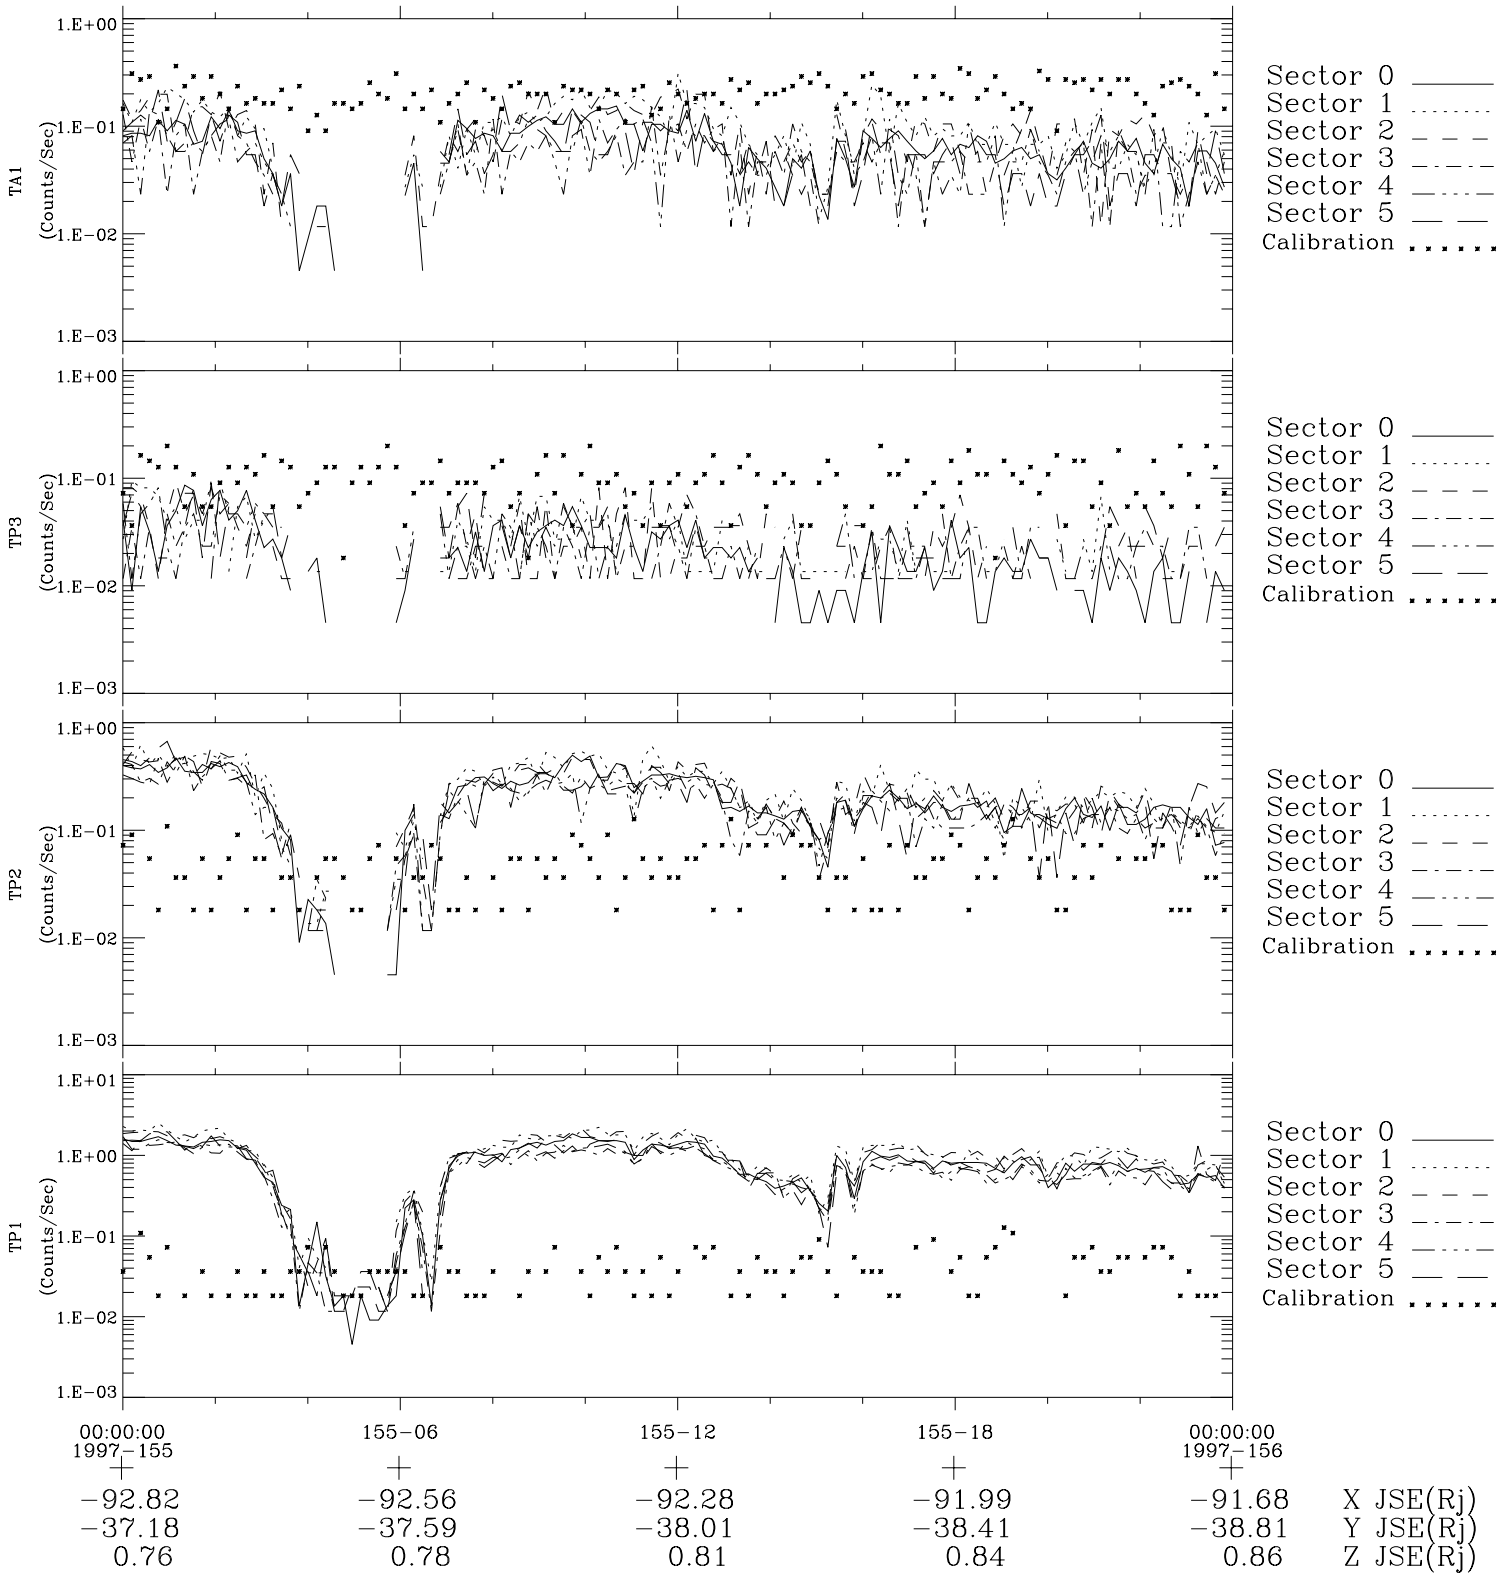

# Galileo EPD Real-Time Six-Sector 97155

Software Version: RTLINE\_R6 V 1.20  
Data Production: 06-03-00  
Plot Production: Sat Sep 15 09:42:58 2001

◇ = Jupiter look direction  
□ = Corotation look direction