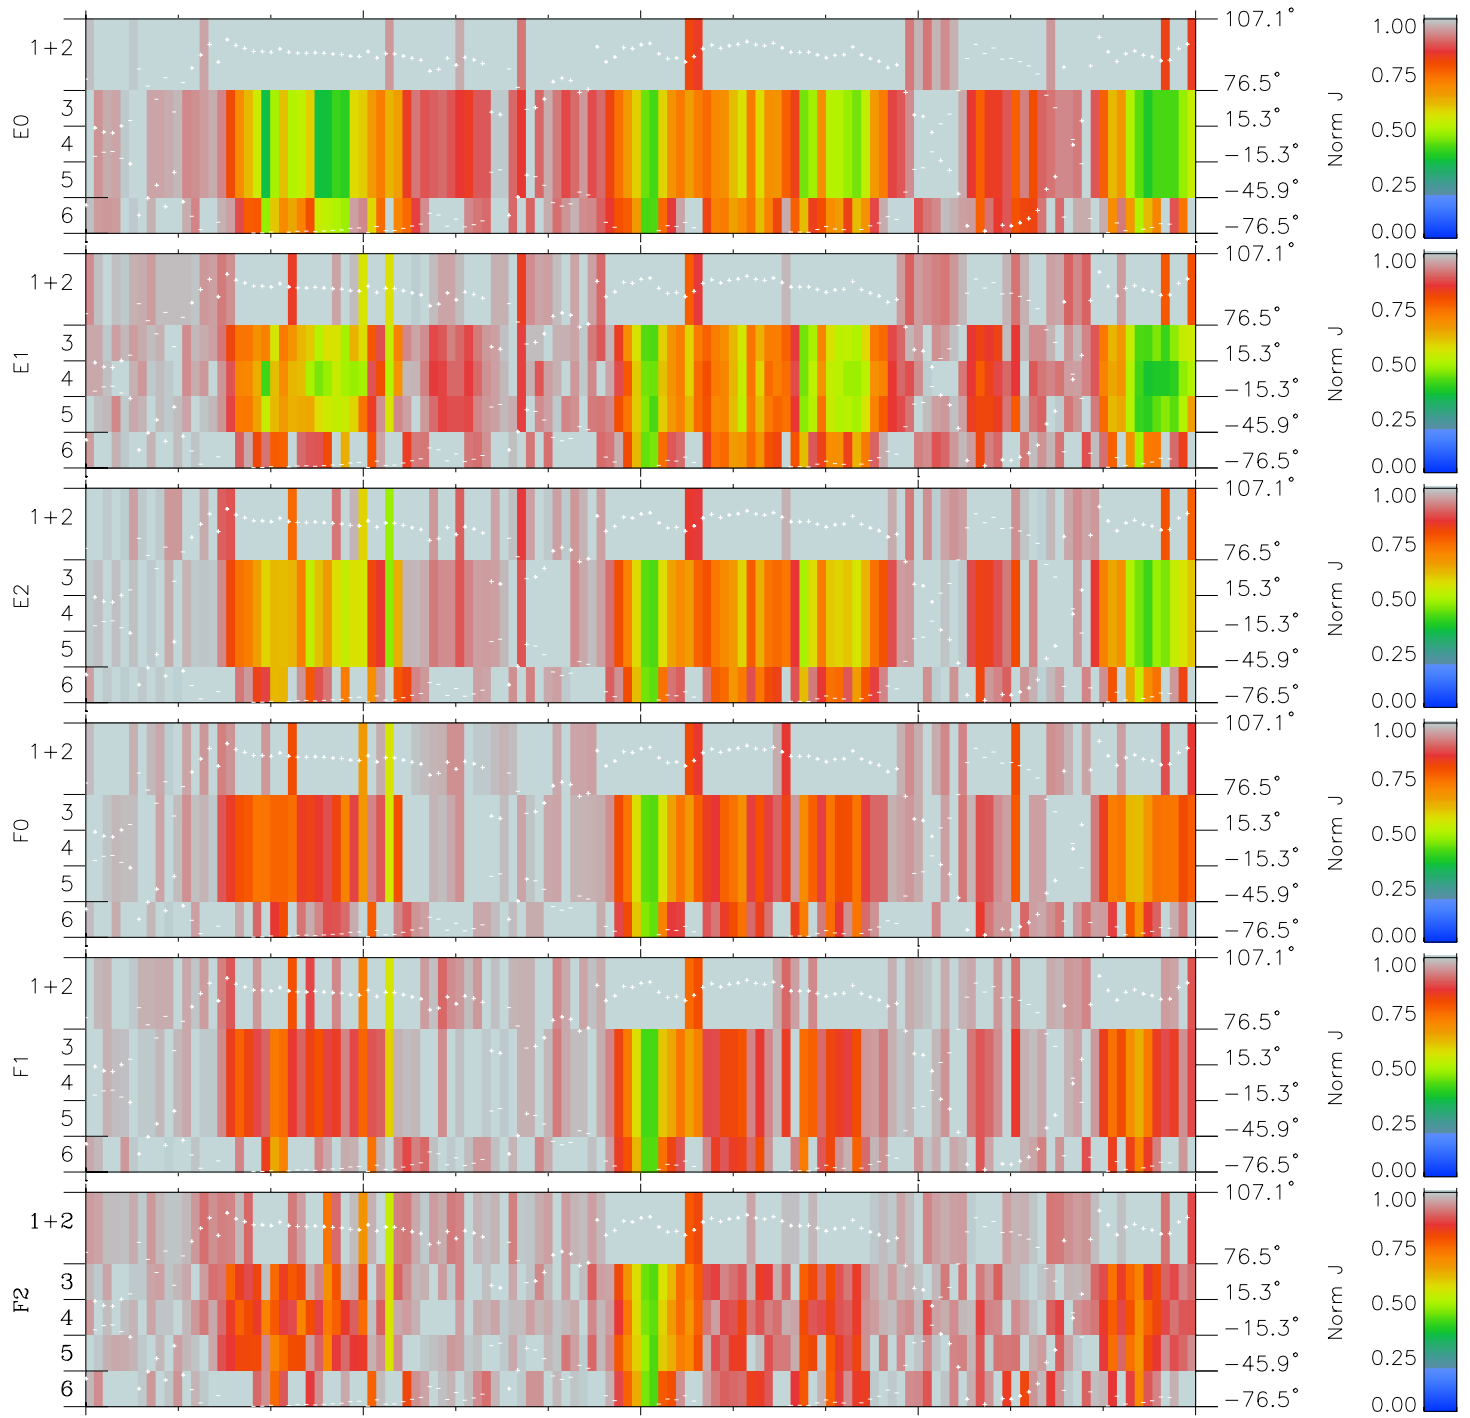

Galileo EPD Real Elevation Anisotropies 97155

Software Version: RTELEV_NORM V 1.20
Data Production: 06-03-00
Plot Production: Sat Sep 15 09:42:10 2001
Color File: wondr3
Geofactor File: 1.1

00:00:00 1997-155	155-06	155-12	155-18	00:00:00 1997-156	
+	+	+	+	+	
-92.82	-92.56	-92.28	-91.99	-91.68	X JSE(R _j)
-37.18	-37.59	-38.01	-38.41	-38.81	Y JSE(R _j)
0.76	0.78	0.81	0.84	0.86	Z JSE(R _j)

- ◇ = Jupiter look direction
- = Corotation look direction