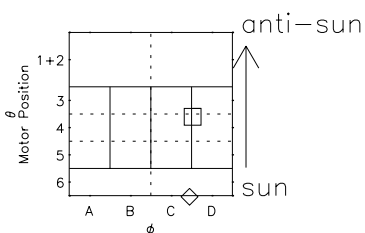

Galileo EPD Real Elevation Anisotropies 97155

Software Version: RTELEV_NORM V 1.20
Data Production: 06-03-00
Plot Production: Sat Sep 15 09:42:10 2001
Color File: wondr3
Geofactor File: 1.1

00:00:00 1997-155	155-06	155-12	155-18	00:00:00 1997-156	
+	+	+	+	+	
-92.82	-92.56	-92.28	-91.99	-91.68	X JSE(R _j)
-37.18	-37.59	-38.01	-38.41	-38.81	Y JSE(R _j)
0.76	0.78	0.81	0.84	0.86	Z JSE(R _j)

- ◇ = Jupiter look direction
- = Corotation look direction