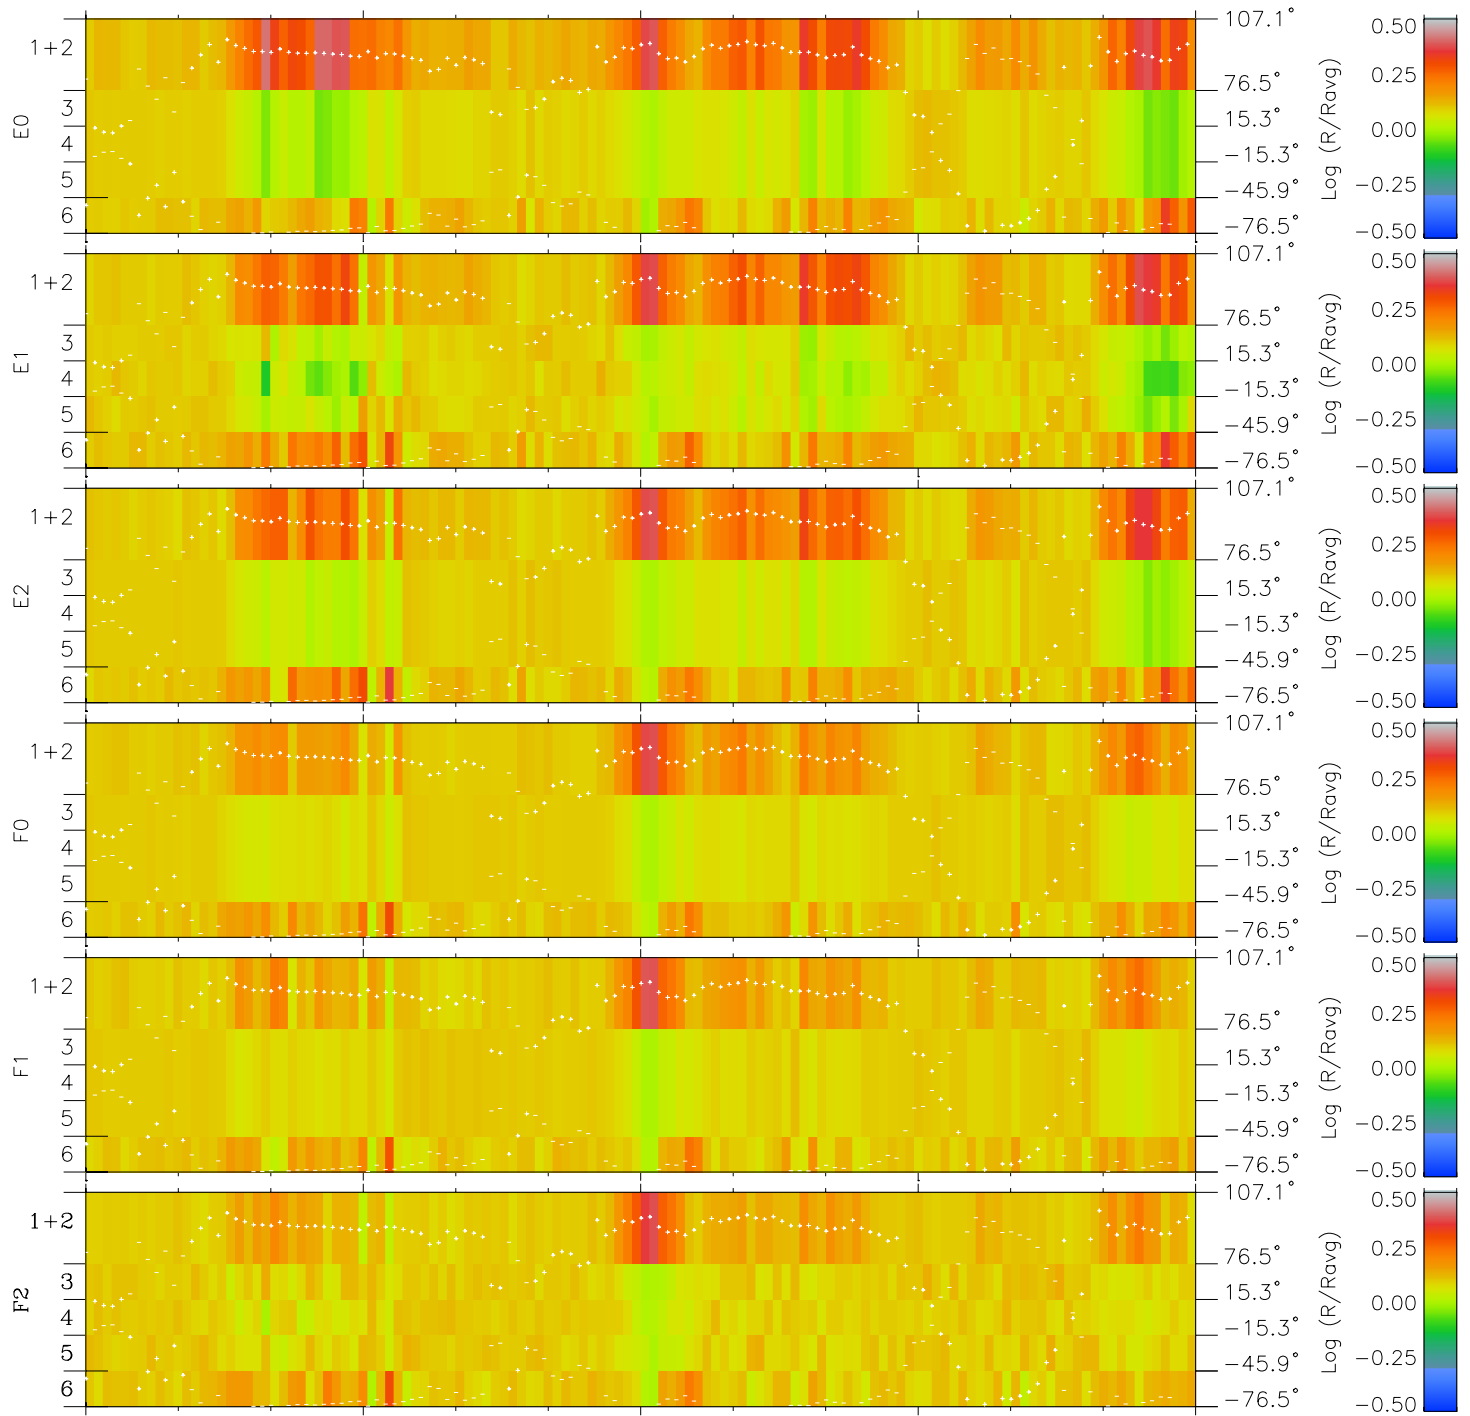

# Galileo EPD Real Elevation Anisotropies 97155

Software Version: RTELEV\_MEAN V 1.20  
 Data Production: 06-03-00  
 Plot Production: Sat Sep 15 09:41:46 2001  
 Color File: wondr3  
 Geofactor File: 1.1

00:00:00 1997-155	155-06	155-12	155-18	00:00:00 1997-156	
+	+	+	+	+	X JSE( $R_j$ )
-92.82	-92.56	-92.28	-91.99	-91.68	Y JSE( $R_j$ )
-37.18	-37.59	-38.01	-38.41	-38.81	Z JSE( $R_j$ )
0.76	0.78	0.81	0.84	0.86	

- ◇ = Jupiter look direction
- = Corotation look direction