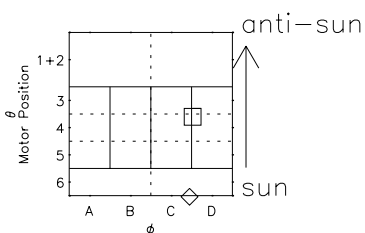

Galileo EPD Real Elevation Anisotropies 97155

Software Version: RTELEV_NORM V 1.20
 Data Production: 06-03-00
 Plot Production: Sat Sep 15 09:42:04 2001
 Color File: wondr3
 Geofactor File: 1.1

00:00:00 1997-155	155-06	155-12	155-18	00:00:00 1997-156	
+	+	+	+	+	
-92.82	-92.56	-92.28	-91.99	-91.68	X JSE(R _j)
-37.18	-37.59	-38.01	-38.41	-38.81	Y JSE(R _j)
0.76	0.78	0.81	0.84	0.86	Z JSE(R _j)

- ◇ = Jupiter look direction
- = Corotation look direction