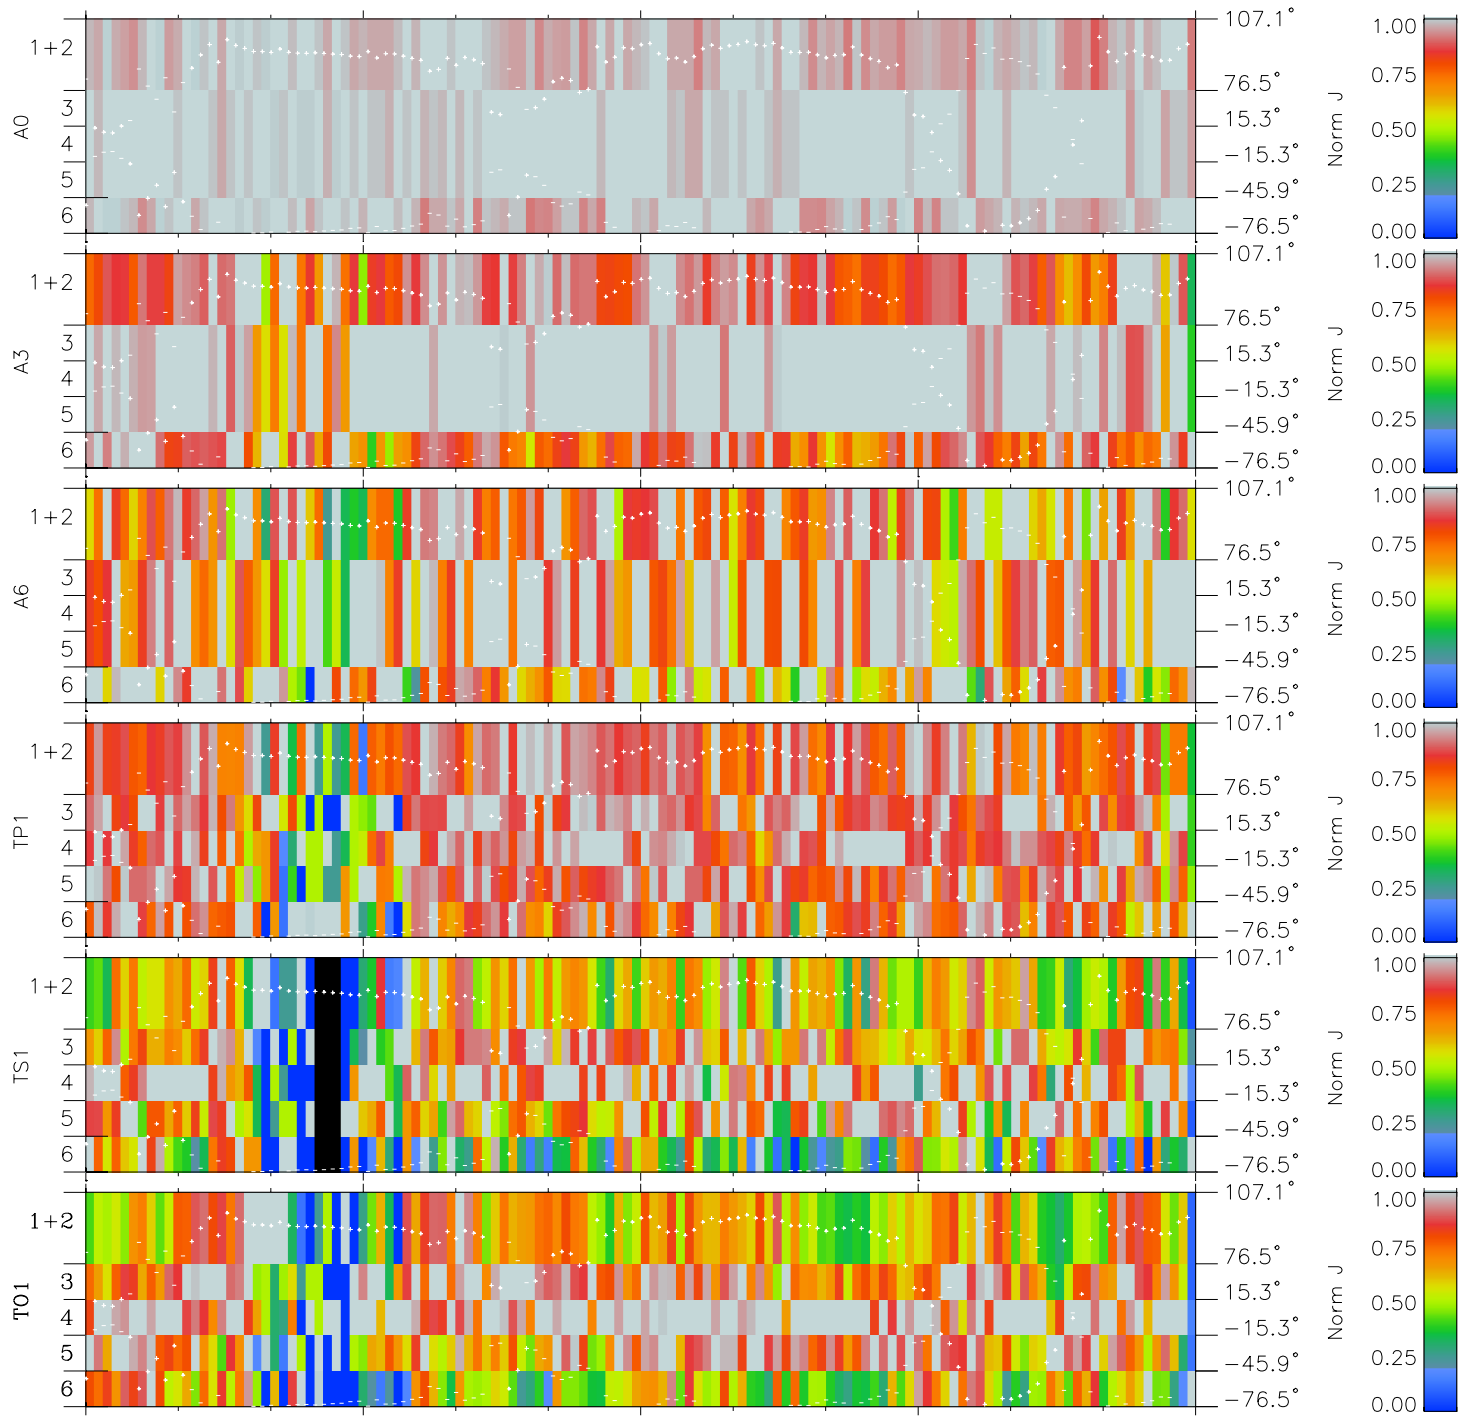

Galileo EPD Real Elevation Anisotropies 97155

Software Version: RTELEV_NORM V 1.20
 Data Production: 06-03-00
 Plot Production: Sat Sep 15 09:42:04 2001
 Color File: wondr3
 Geofactor File: 1.1

00:00:00 1997-155	155-06	155-12	155-18	00:00:00 1997-156	
+	+	+	+	+	
-92.82	-92.56	-92.28	-91.99	-91.68	X JSE(R _j)
-37.18	-37.59	-38.01	-38.41	-38.81	Y JSE(R _j)
0.76	0.78	0.81	0.84	0.86	Z JSE(R _j)

- ◇ = Jupiter look direction
- = Corotation look direction