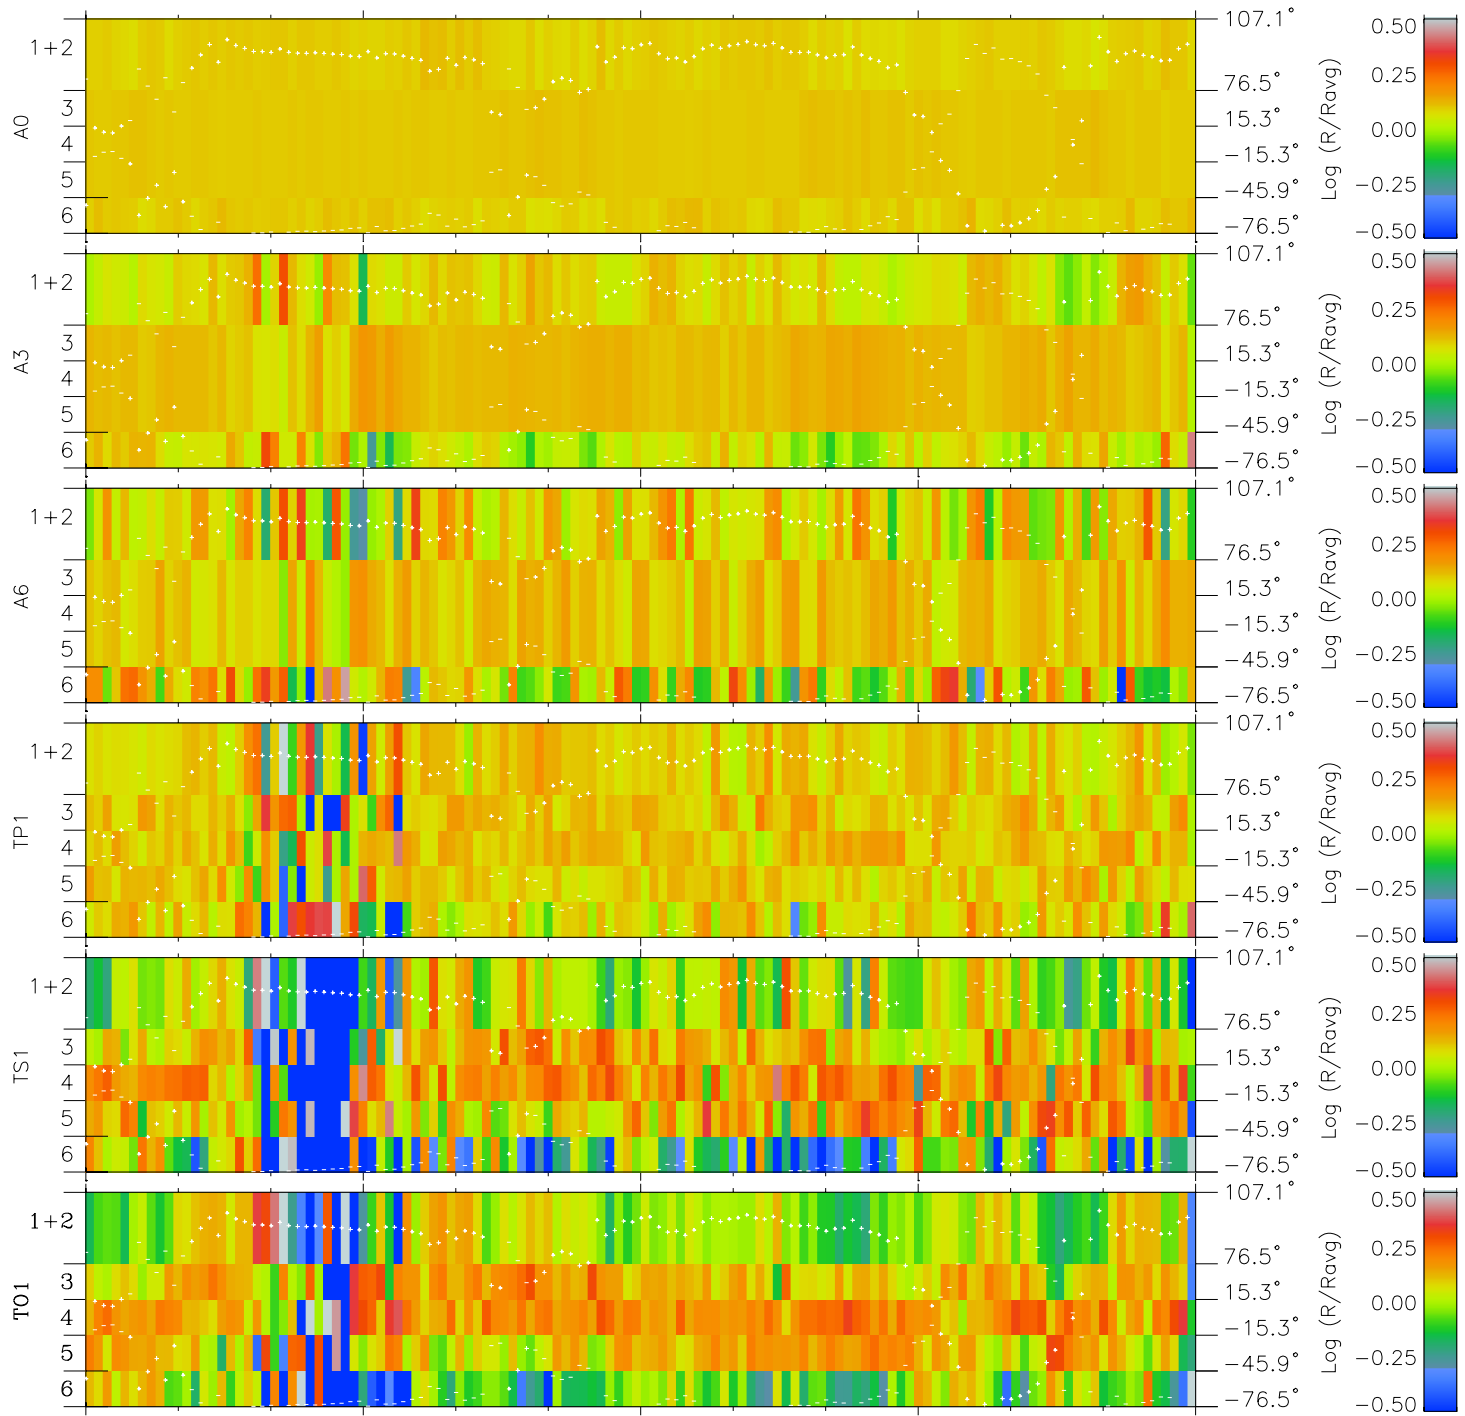

Galileo EPD Real Elevation Anisotropies 97155

Software Version: RTELEV_MEAN V 1.20
 Data Production: 06-03-00
 Plot Production: Sat Sep 15 09:41:40 2001
 Color File: wondr3
 Geofactor File: 1.1

00:00:00 1997-155	155-06	155-12	155-18	00:00:00 1997-156	
+	+	+	+	+	
-92.82	-92.56	-92.28	-91.99	-91.68	X JSE(R _j)
-37.18	-37.59	-38.01	-38.41	-38.81	Y JSE(R _j)
0.76	0.78	0.81	0.84	0.86	Z JSE(R _j)

- ◇ = Jupiter look direction
- = Corotation look direction