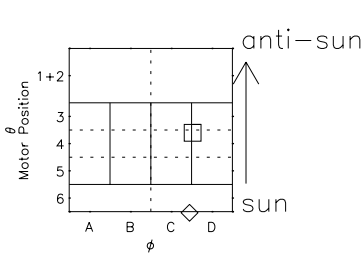

Galileo EPD Real Elevation Anisotropies 97155

Software Version: RTELEV_MEAN V 1.20
 Data Production: 06-03-00
 Plot Production: Sat Sep 15 09:41:40 2001
 Color File: wondr3
 Geofactor File: 1.1

00:00:00 1997-155	155-06	155-12	155-18	00:00:00 1997-156	
+	+	+	+	+	
-92.82	-92.56	-92.28	-91.99	-91.68	X JSE(R _j)
-37.18	-37.59	-38.01	-38.41	-38.81	Y JSE(R _j)
0.76	0.78	0.81	0.84	0.86	Z JSE(R _j)

- ◇ = Jupiter look direction
- = Corotation look direction