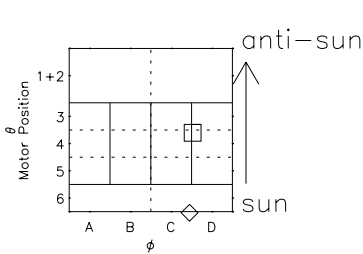

Galileo EPD Real Elevation Anisotropies 97155

Software Version: RTELEV_FLUX V 1.20
 Data Production: 06-03-00
 Plot Production: Sat Sep 15 09:41:52 2001
 Color File: wondr3
 Geofactor File: 1.1

00:00:00 1997-155	155-06	155-12	155-18	00:00:00 1997-156	
+	+	+	+	+	X JSE(R _j)
-92.82	-92.56	-92.28	-91.99	-91.68	Y JSE(R _j)
-37.18	-37.59	-38.01	-38.41	-38.81	Z JSE(R _j)
0.76	0.78	0.81	0.84	0.86	

- ◇ = Jupiter look direction
- = Corotation look direction