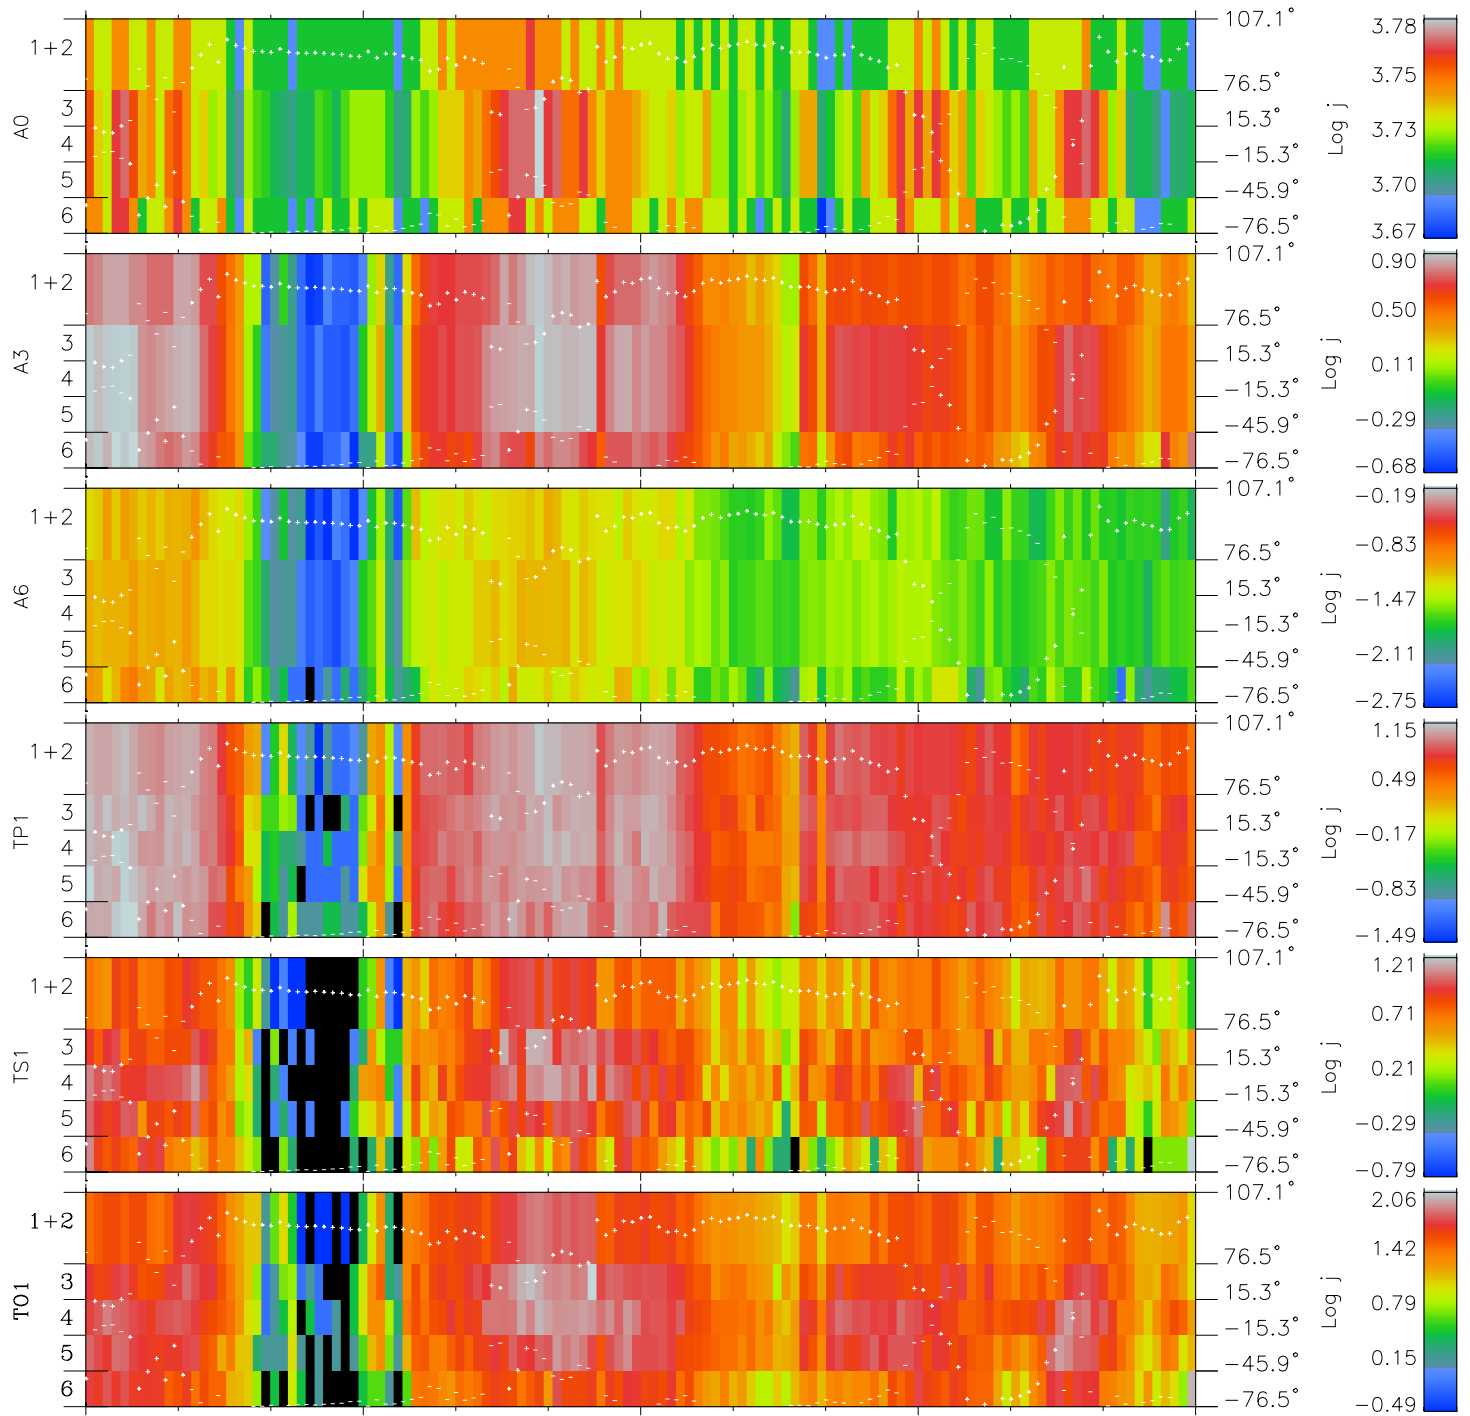

Galileo EPD Real Elevation Anisotropies 97155

Software Version: RTELEV_FLUX V 1.20
 Data Production: 06-03-00
 Plot Production: Sat Sep 15 09:41:52 2001
 Color File: wondr3
 Geofactor File: 1.1

00:00:00 1997-155	155-06	155-12	155-18	00:00:00 1997-156	
+	+	+	+	+	X JSE(R _j)
-92.82	-92.56	-92.28	-91.99	-91.68	Y JSE(R _j)
-37.18	-37.59	-38.01	-38.41	-38.81	Z JSE(R _j)
0.76	0.78	0.81	0.84	0.86	

- ◇ = Jupiter look direction
- = Corotation look direction