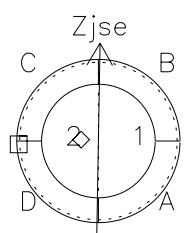

Galileo EPD Real Time Azimuth Anisotropies 97155

Software Version: RTAZIM_MEAN V 1.20
 Data Production: 06-03-00
 Plot Production: Sat Sep 15 09:42:22 2001
 Color File: wondr3
 Geofactor File: 1.1

00:00:00 1997-155	155-06	155-12	155-18	00:00:00 1997-156	
+	+	+	+	+	
-92.82	-92.56	-92.28	-91.99	-91.68	X JSE(R_j)
-37.18	-37.59	-38.01	-38.41	-38.81	Y JSE(R_j)
0.76	0.78	0.81	0.84	0.86	Z JSE(R_j)

\diamond = Jupiter look direction
 \square = Corotation look direction