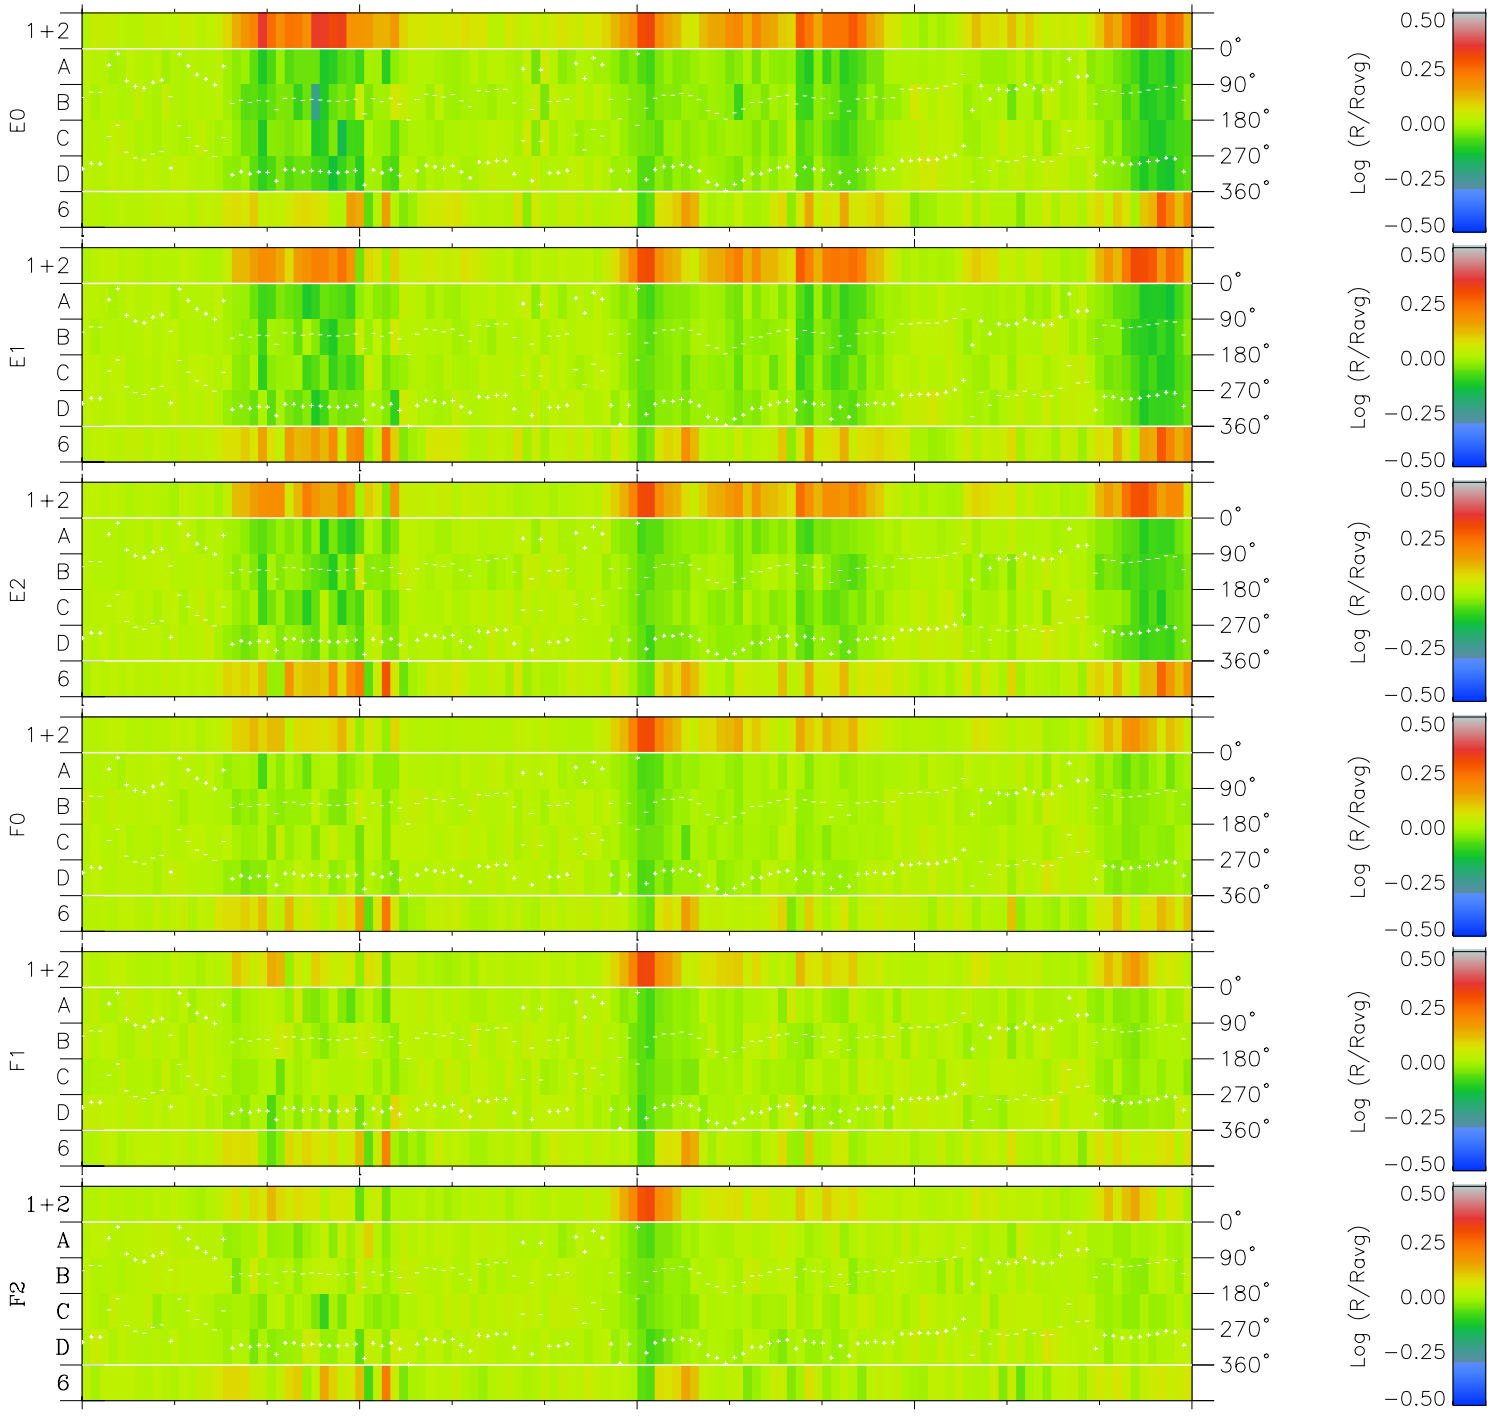

Galileo EPD Real Time Azimuth Anisotropies 97155

Software Version: RTAZIM_MEAN V 1.20
 Data Production: 06-03-00
 Plot Production: Sat Sep 15 09:42:22 2001
 Color File: wondr3
 Geofactor File: 1.1

00:00:00 1997-155	155-06	155-12	155-18	00:00:00 1997-156	
+	+	+	+	+	
-92.82	-92.56	-92.28	-91.99	-91.68	X JSE(R_j)
-37.18	-37.59	-38.01	-38.41	-38.81	Y JSE(R_j)
0.76	0.78	0.81	0.84	0.86	Z JSE(R_j)

\diamond = Jupiter look direction
 \square = Corotation look direction