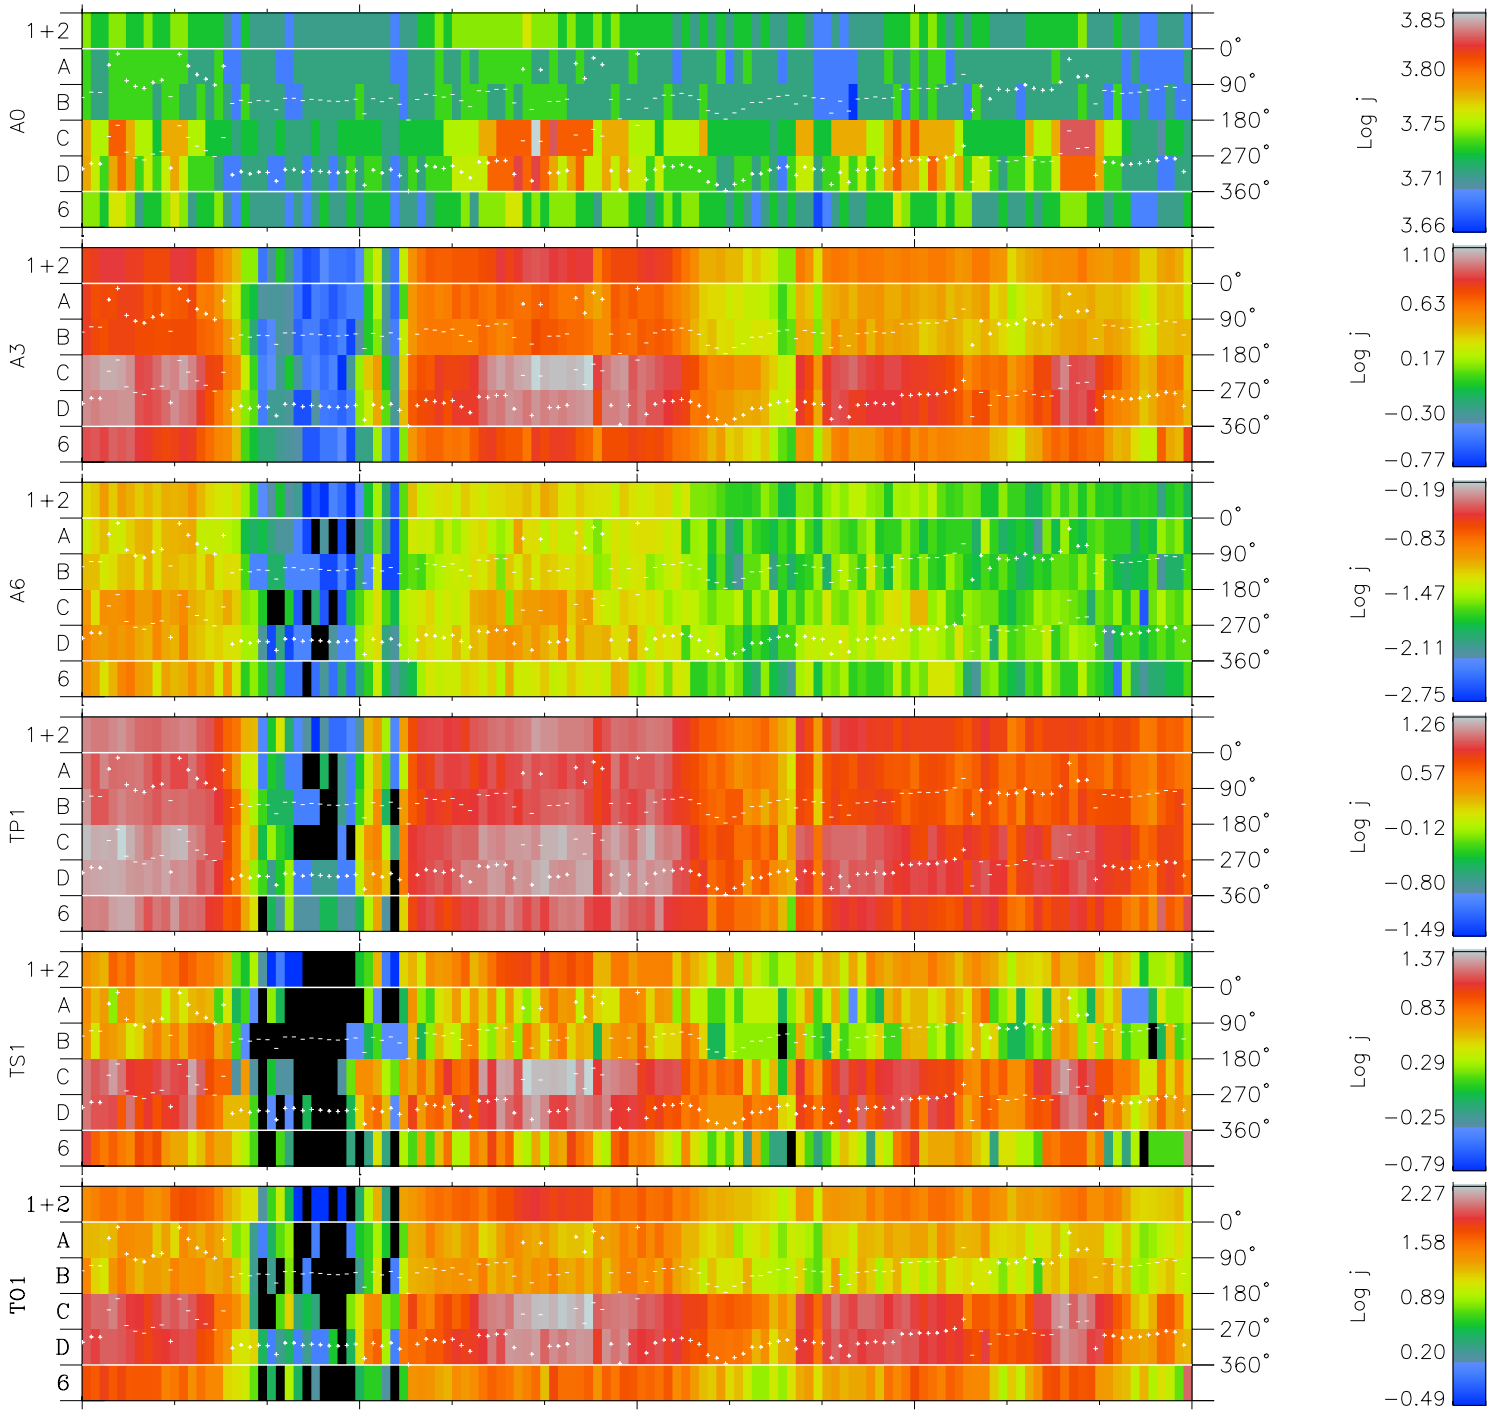

Galileo EPD Real Time Azimuth Anisotropies 97155

Software Version: RTAZIM_FLUX V 1.20
 Data Production: 06-03-00
 Plot Production: Sat Sep 15 09:42:28 2001
 Color File: wondr3
 Geofactor File: 1.1

00:00:00 1997-155	155-06	155-12	155-18	00:00:00 1997-156	
+	+	+	+	+	
-92.82	-92.56	-92.28	-91.99	-91.68	X JSE(R _j)
-37.18	-37.59	-38.01	-38.41	-38.81	Y JSE(R _j)
0.76	0.78	0.81	0.84	0.86	Z JSE(R _j)

- ◇ = Jupiter look direction
- = Corotation look direction