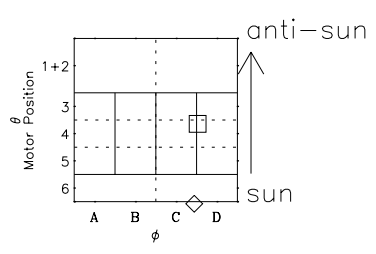

Galileo EPD Real Time Omni Spectrum 97154

Software Version: RTSPEC_OMNI V 1.20
 Data Production: 06-03-00
 Plot Production: Sat Sep 15 09:32:31 2001
 Color File: wondr3
 Geofactor File: 1.1

◇ = Jupiter look direction
 □ = Corotation look direction