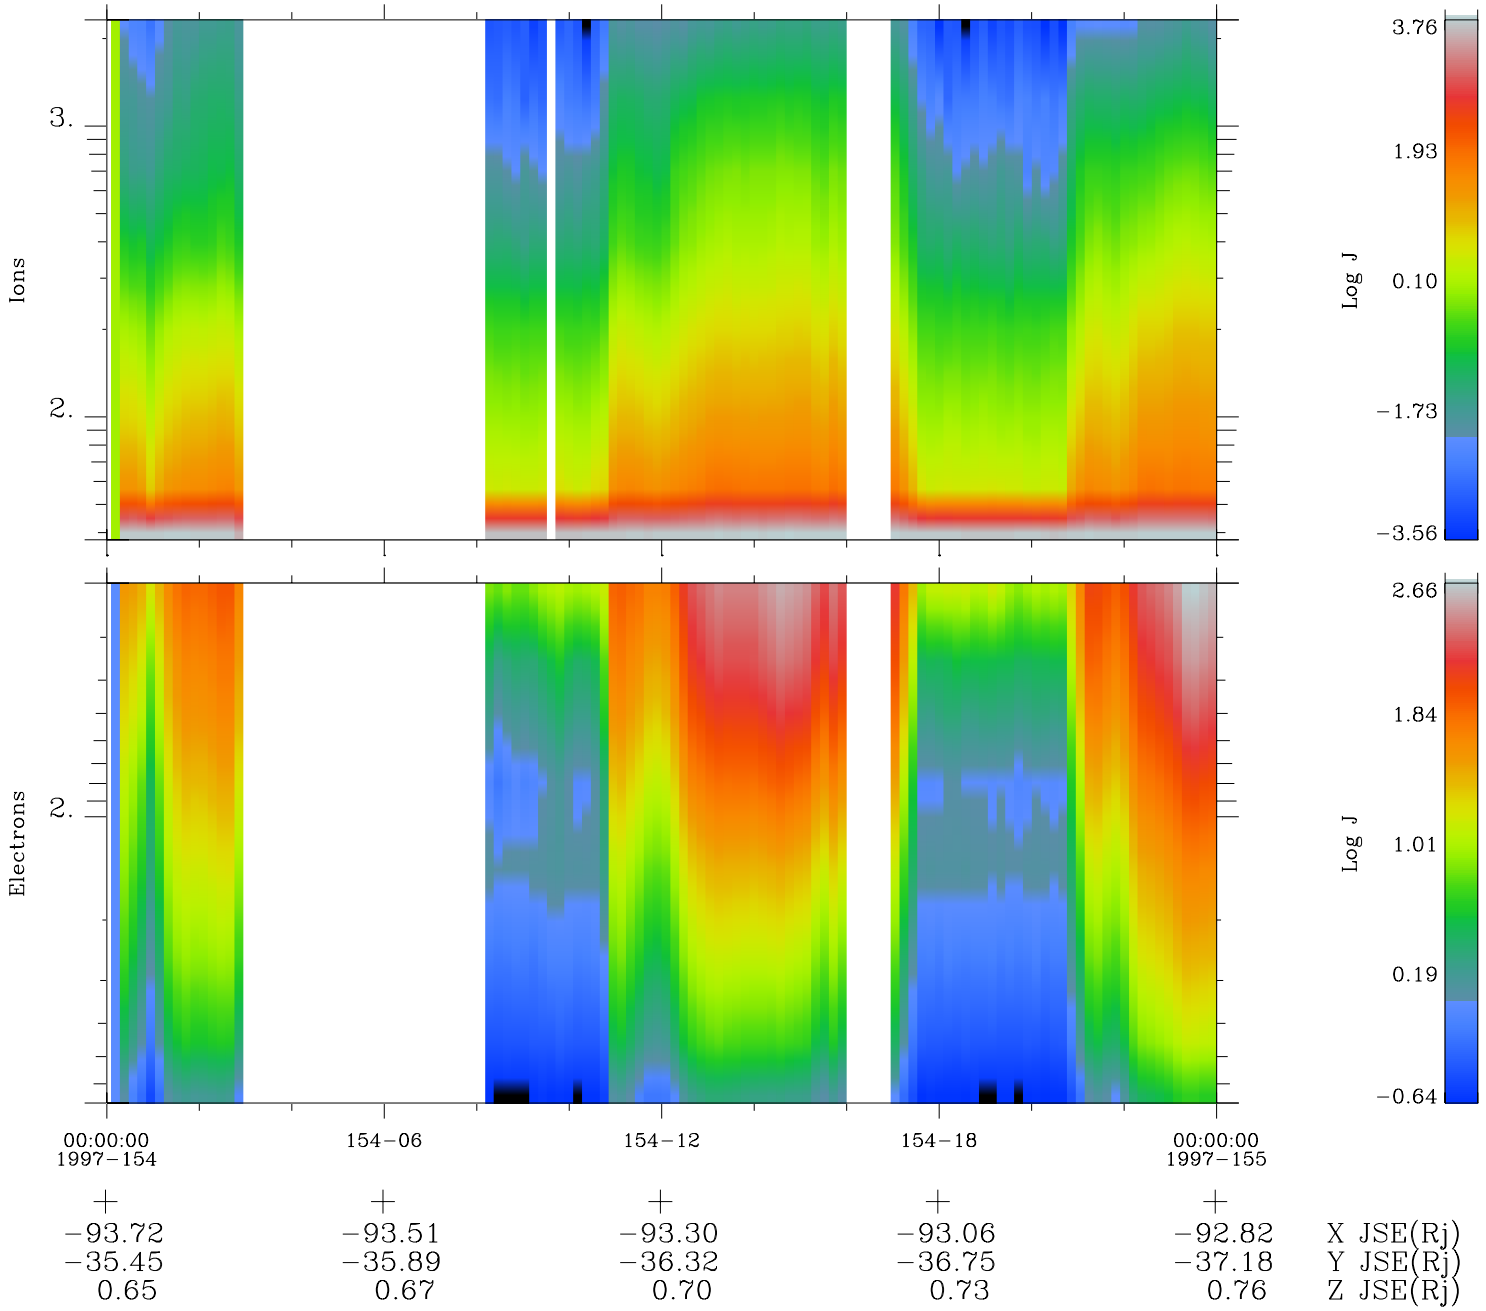

Galileo EPD Real Time Omni Spectrum 97154

Software Version: RTSPEC_OMNI V 1.20
 Data Production: 06-03-00
 Plot Production: Sat Sep 15 09:32:31 2001
 Color File: wondr3
 Geofactor File: 1.1

◇ = Jupiter look direction
 □ = Corotation look direction