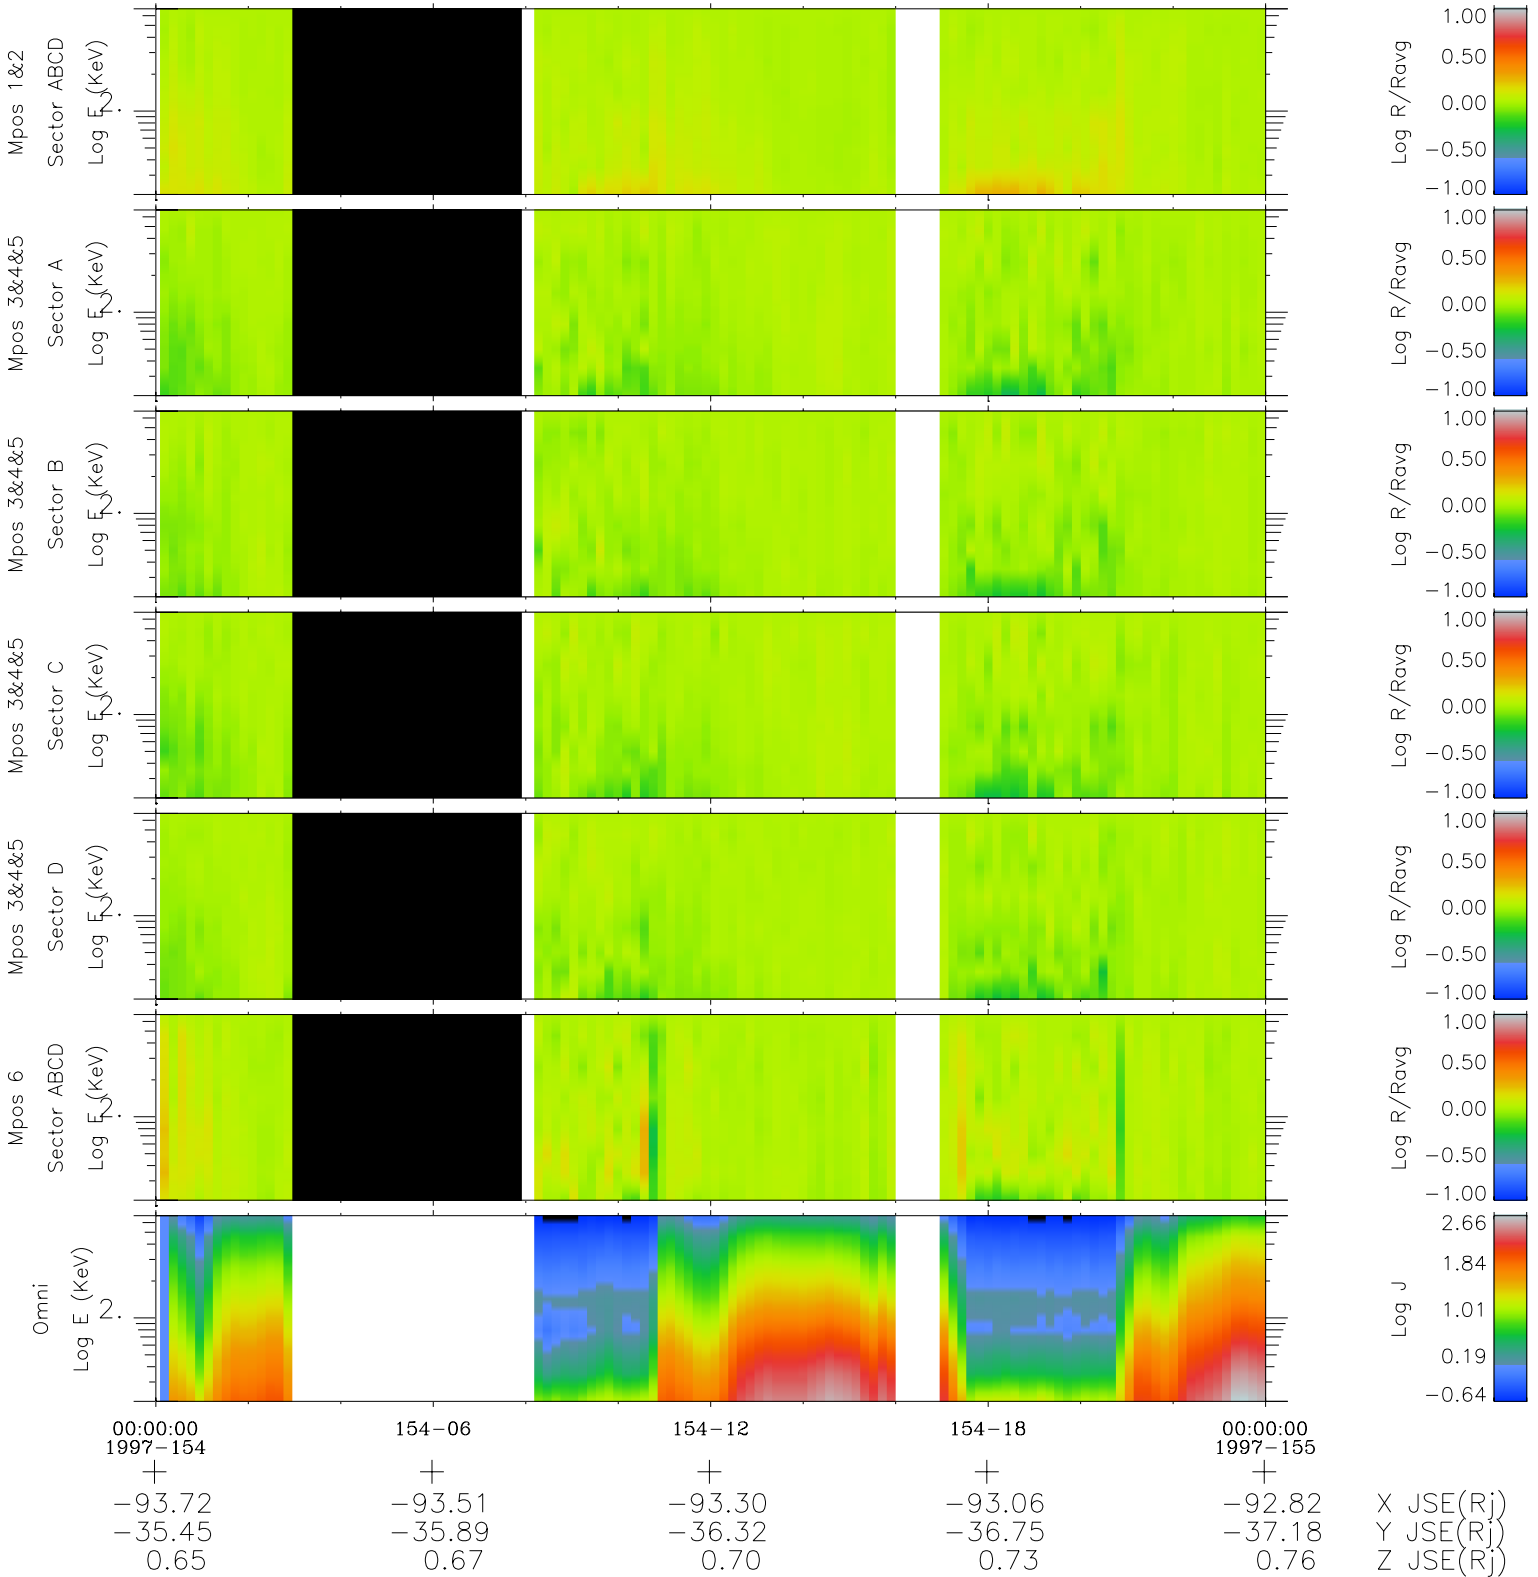

# Galileo EPD Real Time R6 Electrons Spectra 97154

Software Version: RTSPEC\_R6 V 1.20  
 Data Production: 06-03-00  
 Plot Production: Sat Sep 15 09:32:25 2001  
 Color File: wondr3  
 Geofactor File: 1.1

◇ = Jupiter look direction  
 □ = Corotation look direction